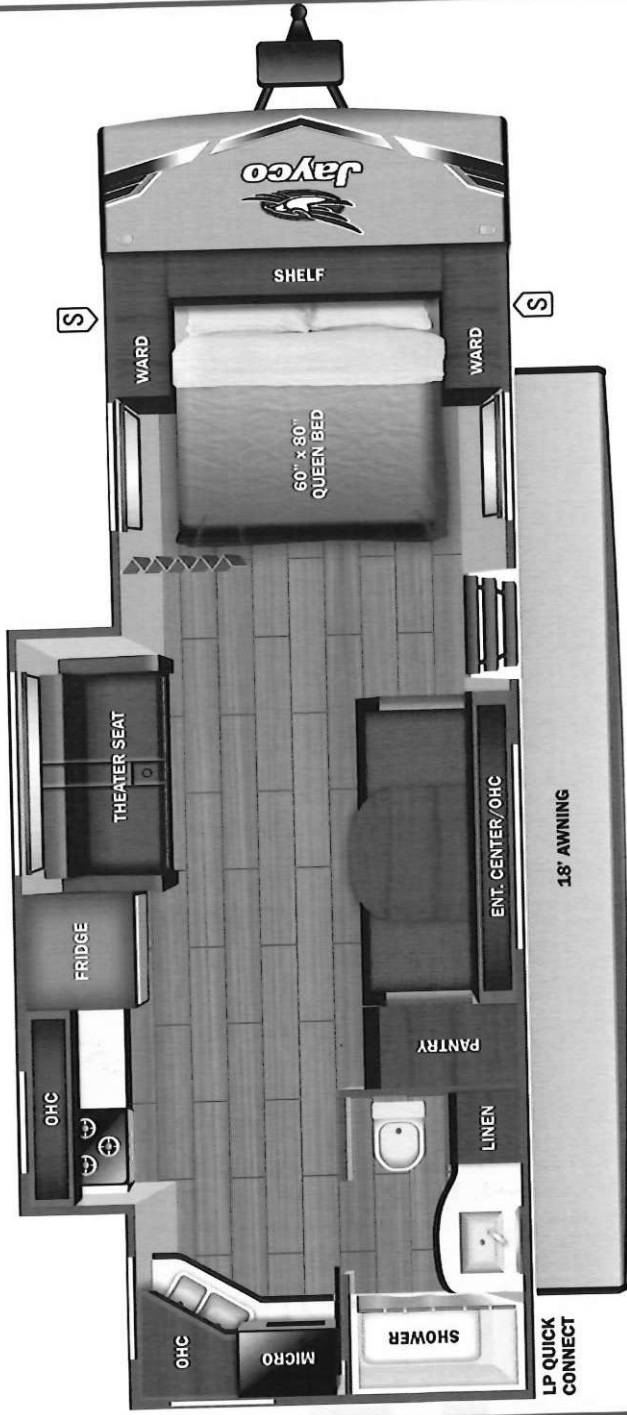

Manufacturer's Suggested Retail Price

$38,625.00

TOTAL AMOUNT DOES NOT INCLUDE STATE AND LOCAL TAXES OR LICENSE FEES. THE PRICE SHOWN ABOVE MAY OR MAY NOT BE REPRESENTATIVE OF THE ACTUAL SELLING PRICE OF SIMILAR RECREATIONAL VEHICLES IN YOUR AREA.

S VEHICLE

75.00

n/c

60.00

n/c

n/c

n/c

UVW

5505 lbs

Sleeps

Length

27' 0.75"

DIMENSIONS

Exterior height:.....133.75"

Exterior width:.....96.25"

WEIGHTS

GVWR:.....6900

GAWR (front):.....3500

GAWR (rear):.....3500

Approx. Gross Cargo Carrying Capacity(GCCC):.....1395

CAPACITIES

Fresh water tank (gals.):...52.00

Gray water tank (gals.):...39.00

Black water/toilet tank (gals.):...39.00

Propane (lbs.):...40

Propane (gals.):...9

Water heater (gals.):...0.25

SEATING & SLEEPING

TIRES

Tire size (front):.....ST205/75R14D

Tire size (mid):.....

Tire size (rear):.....ST205/75R14D

Tire size (spare):.....ST205/75R14D

Some dimensions may be rounded and may vary from the actual dimensions

***Weights may be estimated calculations and may vary from the actual weight

- refer to the vehicle weight labels for actual weights***

Floorplans, features and specifications are subject to change without notice.

2+3

YEAR | YEAR
LIMITED | STRUCTURAL
WARRANTY

25.00