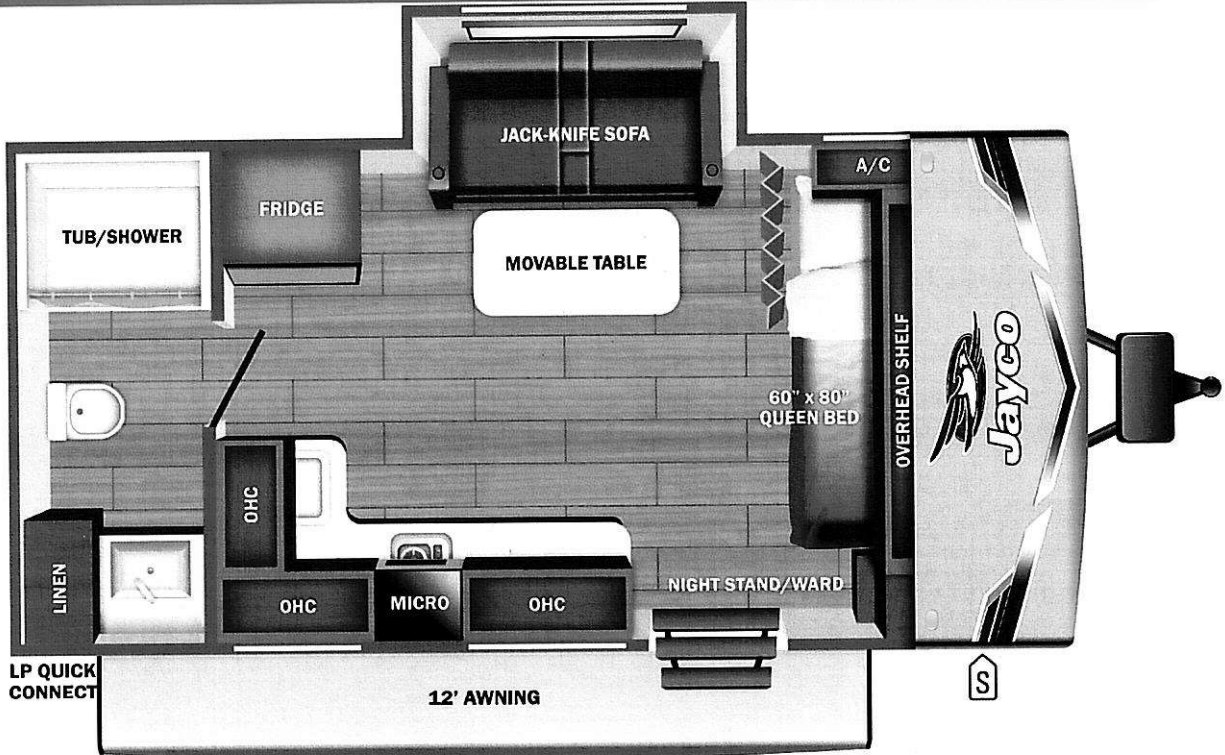

0.00  
n/c  
0.00  
n/c  
n/c  
n/c

VEHICLE

**lb** **UVW** 3605 lbs      **Sleeps**      **Length** 21' 5"

**DIMENSIONS**

Exterior height:.....123.00"  
Exterior width:.....96.00"

**WEIGHTS**

GVWR:.....4750  
GAWR (front):.....4400  
GAWR (rear):.....0  
Approx. Gross Cargo Carrying Capacity(GCCC):.....1145

**SEATING & SLEEPING**

**TIRES**

Tire size (front):.....ST225/75R15E  
Tire size (mid):.....  
Tire size (rear):.....  
Tire size (spare):.....ST225/75R15E

0.00

\*\*\*Some dimensions may be rounded and may vary from the actual dimensions\*\*\*  
\*\*\*Weights may be estimated calculations and may vary from the actual weight - refer to the vehicle weight labels for actual weights\*\*\*  
Floorplans, features and specifications are subject to change without notice.