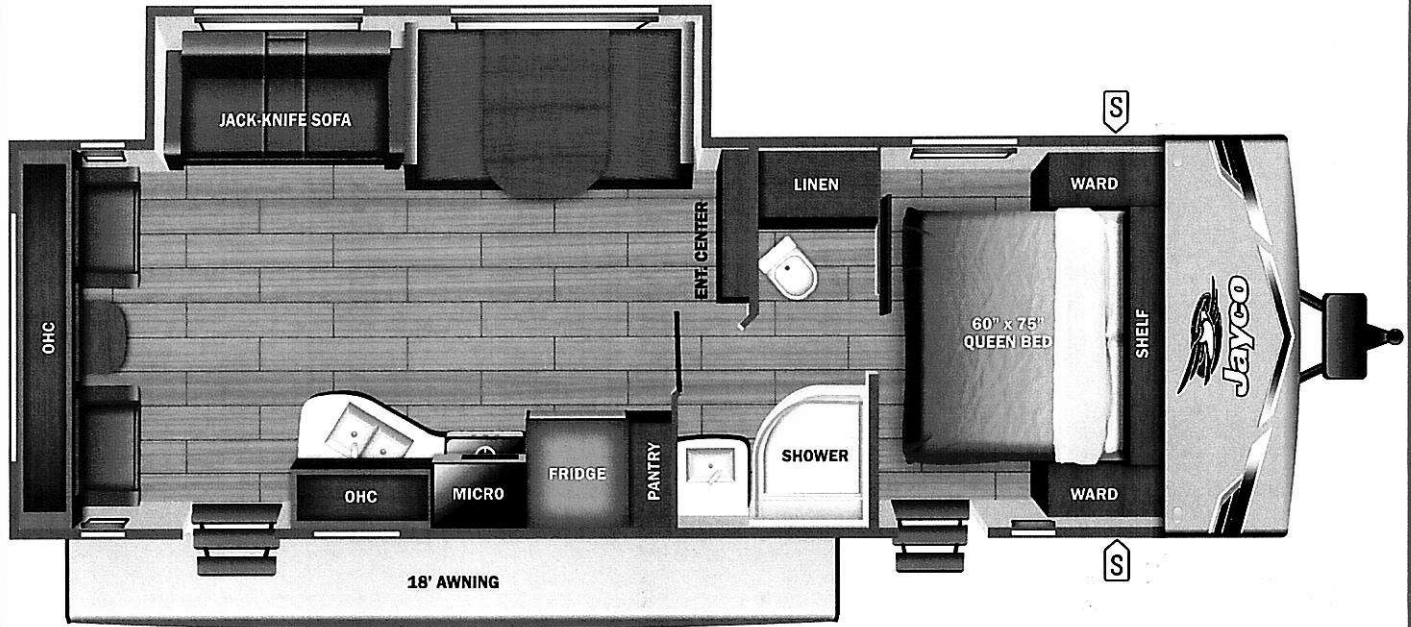

S VEHICLE

06.00
n/c
50.00

n/c
n/c
n/c
n/c
n/c

UVW

6180 lbs

Sleeps

Length

31' 0.75"

DIMENSIONS

Exterior height:.....133.25"
Exterior width:.....96.00"

WEIGHTS

GVWR:.....7600
GAWR (front):.....3500
GAWR (rear):.....3500
Approx. Gross Cargo Carrying Capacity (GCCC):.....1420

CAPACITIES

Fresh water tank (gals.):...52.00
Gray water tank (gals.):...39.00
Black water/toilet tank (gals.):...39.00
Propane (lbs.):.....40
Propane (gals.):.....9
Water heater (gals.):.....0.25

SEATING & SLEEPING

TIRES

Tire size (front):.....ST205/75R14D
Tire size (mid):.....
Tire size (rear):.....ST205/75R14D
Tire size (spare):.....ST205/75R14D

3.00

Some dimensions may be rounded and may vary from the actual dimensions
Weights may be estimated calculations and may vary from the actual weight - refer to the vehicle weight labels for actual weights
Floorplans, features and specifications are subject to change without notice.