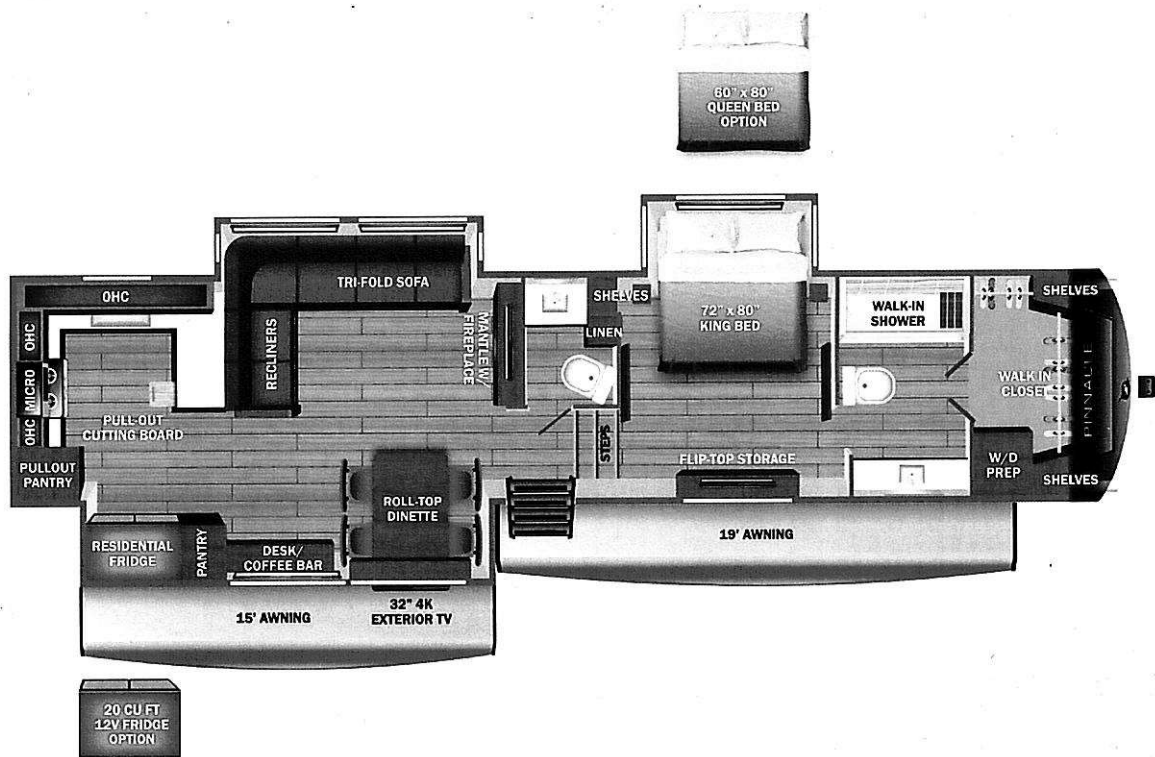

Manufacturer's Suggested Retail Price

$153,047.00

TOTAL AMOUNT DOES NOT INCLUDE STATE AND LOCAL TAXES OR LICENSE FEES. THE PRICE SHOWN ABOVE MAY OR MAY NOT BE REPRESENTATIVE OF THE ACTUAL SELLING PRICE OF SIMILAR RECREATIONAL VEHICLES IN YOUR AREA.

VEHICLE

38.00

n/c

n/c

10.00

50.00

33.00

n/c

33.00

n/c

43.00

n/c

n/c

n/c

n/c

n/c

n/c

n/c

7.00

UVW

15782 lbs

Sleeps

Length

43' 10"

DIMENSIONS

Exterior height:.....160.63"

Exterior width:.....102.00"

WEIGHTS

GVWR:.....18200

GAWR (front):.....8000

GAWR (rear):.....8000

Approx. Gross Cargo Carrying Capacity(GCCC):.....2418

CAPACITIES

Fresh water tank (gals.):...75.00

Gray water tank (gals.):...87.00

Black water/toilet tank (gals.):...87.00

Propane (lbs.):...120

Propane (gals.):...28

Water heater (gals.):...16.00

SEATING & SLEEPING

TIRES

Tire size (front):.....215/75R17.5H

Tire size (mid):.....

Tire size (rear):.....215/75R17.5H

Tire size (spare):.....215/75R17.5J

Some dimensions may be rounded and may vary from the actual dimensions
Weights may be estimated calculations and may vary from the actual weight
- refer to the vehicle weight labels for actual weights***
Floorplans, features and specifications are subject to change without notice.

2+3

YEAR | YEAR
LIMITED | STRUCTURAL
WARRANTY