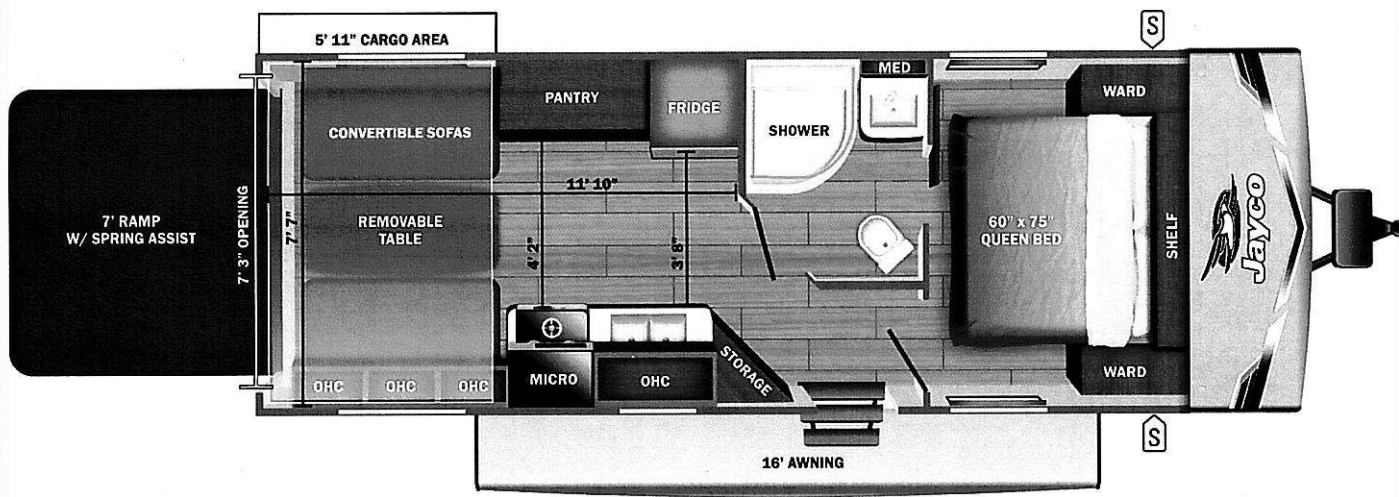

VEHICLE

0.00  
n/c  
0.00  
n/c  
n/c  
n/c  
n/c

**UVW**  
5375 lbs

**Sleeps**

**Length**  
28' 3.63"

### DIMENSIONS

Exterior height:.....126.50"  
 Exterior width:.....96.00"

### WEIGHTS

GVWR:.....7995  
 GAWR (front):.....3500  
 GAWR (rear):.....3500  
 Approx. Gross Cargo Carrying Capacity(GCCC):.....2620