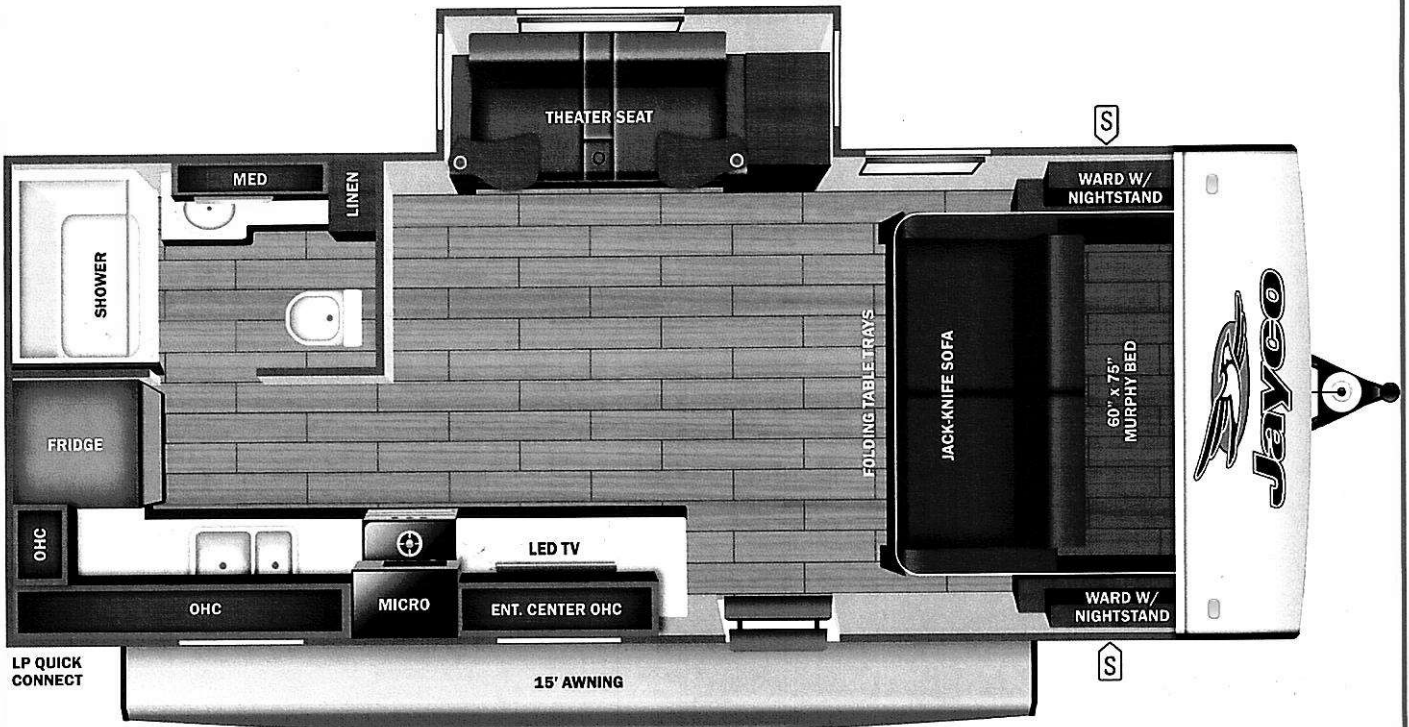

## UVW

5080 lbs

## Length

23' 3.88"

### DIMENSIONS

Exterior height:.....128.25"  
Exterior width:.....96.00"

### WEIGHTS

GVWR:.....6400  
GAWR (front):.....3500  
GAWR (rear):.....3500  
Approx. Gross Cargo Carrying Capacity(GCCC):.....1320