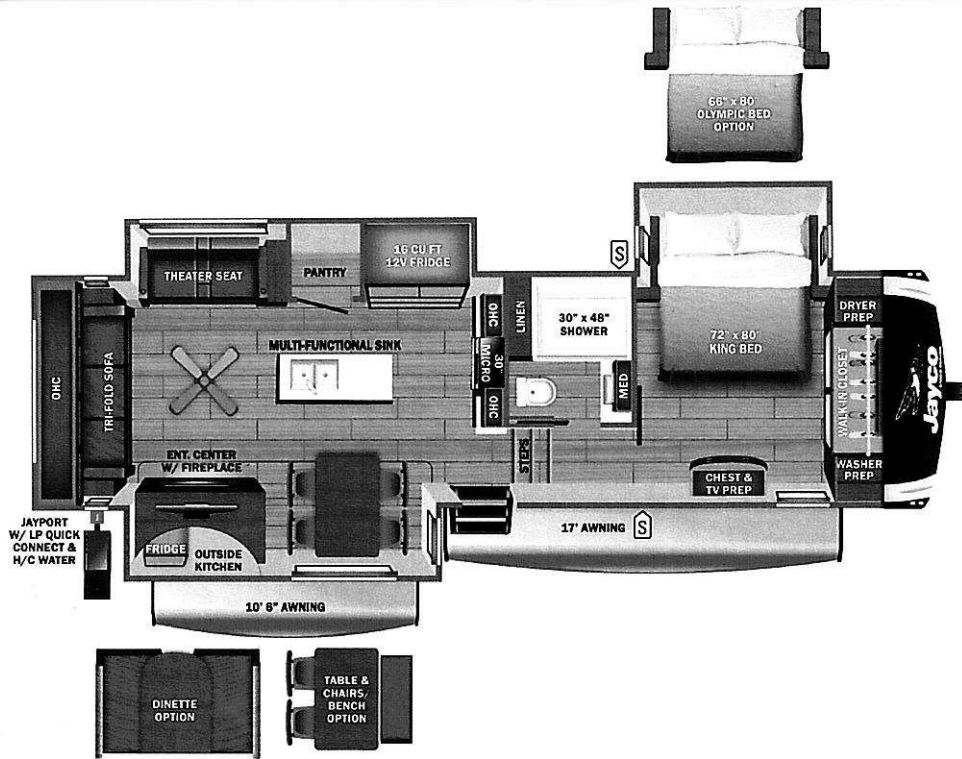

VEHICLE

11.00
n/c
33.00
33.00

33.00
50.00

n/c
n/c
n/c
n/c

n/c
n/c
n/c

UVW

11230 lbs

Sleeps

Length

36' 8.25"

DIMENSIONS

Exterior height:.....161.00"

Exterior width:.....96.50"

WEIGHTS

GVWR:.....13200

GAWR (front):.....6000

GAWR (rear):.....6000

Approx. Gross Cargo Carrying

Capacity(GCCC):.....1970

TIRES

Tire size (front):.....ST235/85R16E

Tire size (mid):.....

Tire size (rear):.....ST235/85R16E

Tire size (spare):.....ST235/85R16E