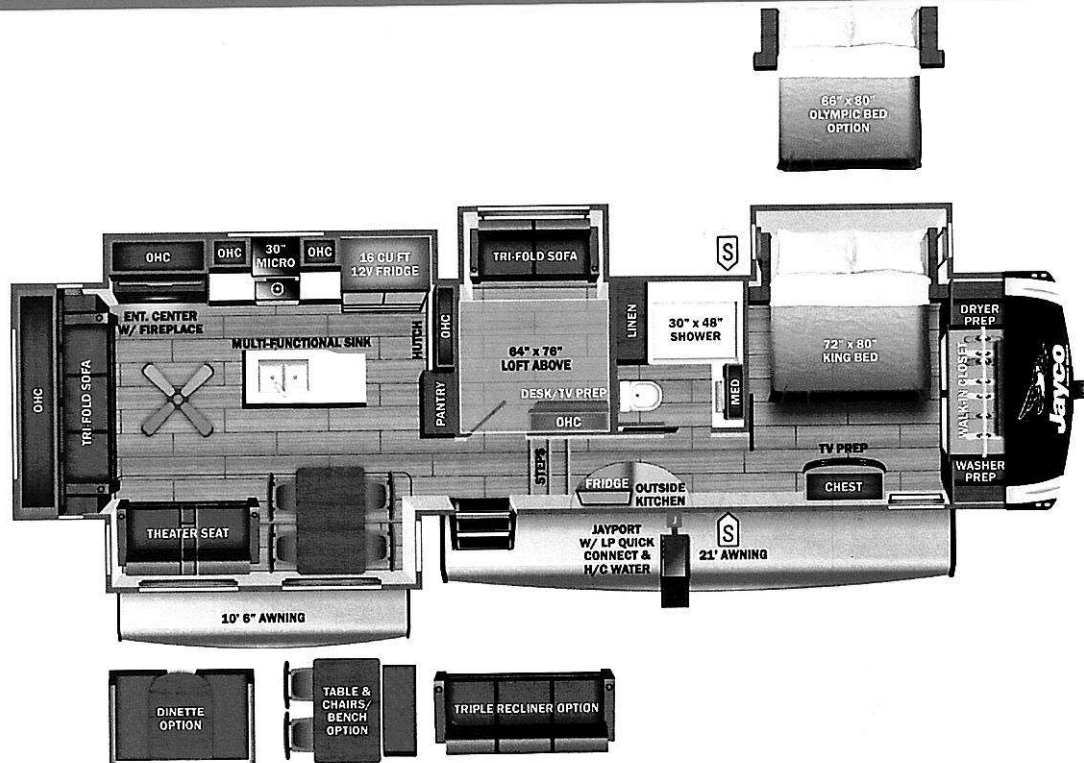

VEHICLE

7.00
n/c
13.00
13.00
13.00
10.00

n/c
n/c
n/c

n/c
15.00
n/c

UVW

13204 lbs

Sleeps

Length

42' 3.5"

DIMENSIONS

Exterior height:.....160.75"
 Exterior width:.....97.00"

WEIGHTS

GVWR:.....15400
 GAWR (front):.....6600
 GAWR (rear):.....6600
 Approx. Gross Cargo Carrying Capacity(GCCC):.....2196

CAPACITIES

TIRES

Tire size (front):.....ST235/85R16E
 Tire size (mid):.....
 Tire size (rear):.....ST235/85R16E
 Tire size (spare):.....ST235/85R16E

1.00

Some dimensions may be rounded and may vary from the actual dimensions
 Weights may be estimated calculations and may vary from the actual weight - refer to the vehicle weight labels for actual weights
 Floorplans, features and specifications are subject to change without notice.