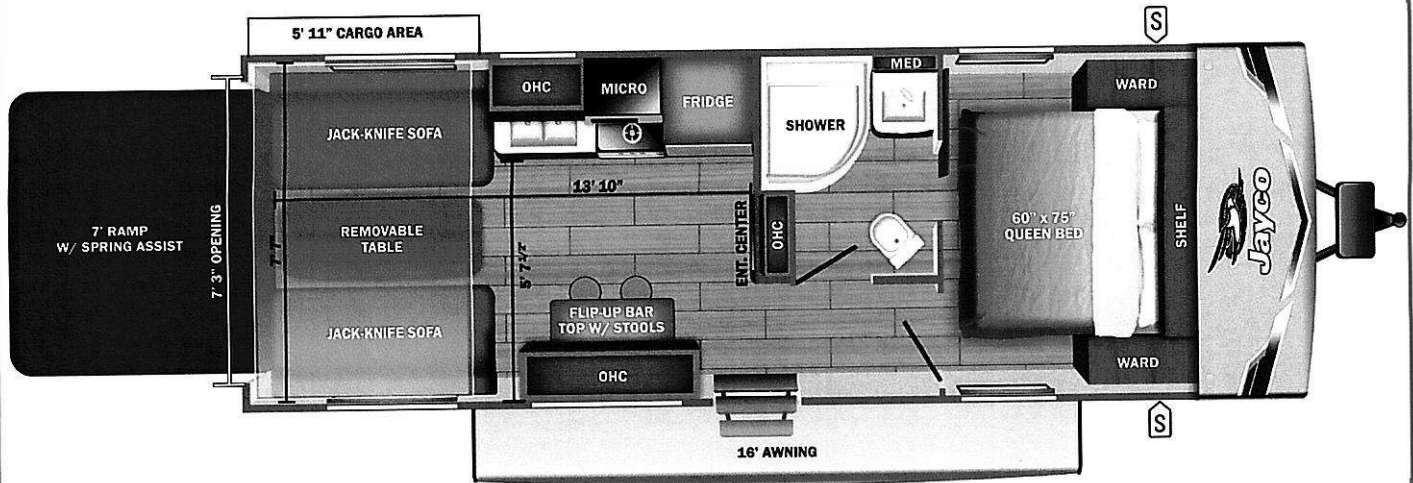

VEHICLE

5.00
n/c
0.00
0.00
n/c
n/c
n/c

UVW
5635 lbs

Sleeps

Length
30' 3.63"

DIMENSIONS

Exterior height:.....130.50"
Exterior width:.....96.00"

WEIGHTS

GVWR:.....8500
GAWR (front):.....4400
GAWR (rear):.....4400
Approx. Gross Cargo Carrying Capacity(GCCC):.....2865

CAPACITIES

Fresh water tank (gals.):...52.00
Gray water tank (gals.):...39.00
Black water/toilet tank (gals):.....39.00
Propane (lbs.):.....40
Propane (gals.):.....9
Water heater (gals.):.....0.25

SEATING & SLEEPING

TIRES

Tire size (front):.....ST225/75R15E
Tire size (mid):.....
Tire size (rear):.....ST225/75R15E
Tire size (spare):.....ST225/75R15E

5.00

Some dimensions may be rounded and may vary from the actual dimensions
Weights may be estimated calculations and may vary from the actual weight
- refer to the vehicle weight labels for actual weights***
Floorplans, features and specifications are subject to change without notice.