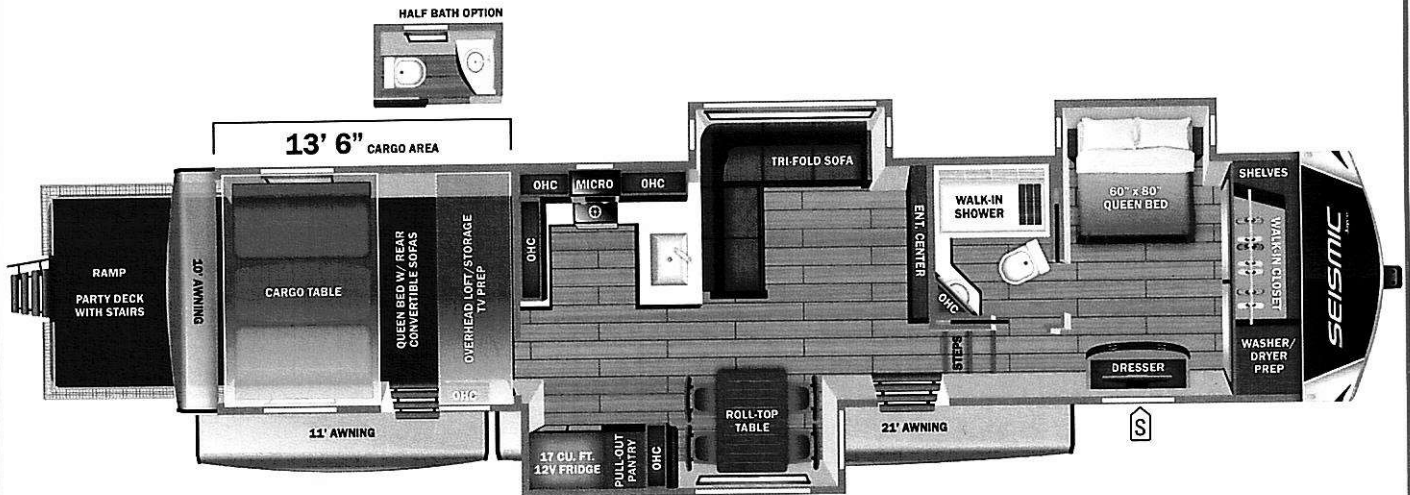

S VEHICLE

68.00
n/c
00.00
43.00
n/c
n/c
n/c
93.00

UVW
15280 lbs

Sleeps

Length
45' 9.25"

DIMENSIONS

Exterior height:.....160.50"
Exterior width:.....102.00"

WEIGHTS

GVWR:.....20400
GAWR (front):.....7000
GAWR (rear):.....7000
Approx. Gross Cargo Carrying Capacity (GCCC):.....5120

CAPACITIES

Fresh water tank (gals.)...106.00
Gray water tank (gals.)....87.00
Black water/toilet tank (gals.):.....87.00
Propane (lbs.):.....60
Propane (gals.):.....14
Water heater (gals.):.....16.00

SEATING & SLEEPING

TIRES

Tire size (front):.....215/75R17.5H
Tire size (mid):.....215/75R17.5H
Tire size (rear):.....215/75R17.5H
Tire size (spare):.....215/75R17.5J

04.00

Some dimensions may be rounded and may vary from the actual dimensions
Weights may be estimated calculations and may vary from the actual weight - refer to the vehicle weight labels for actual weights
Floorplans, features and specifications are subject to change without notice.