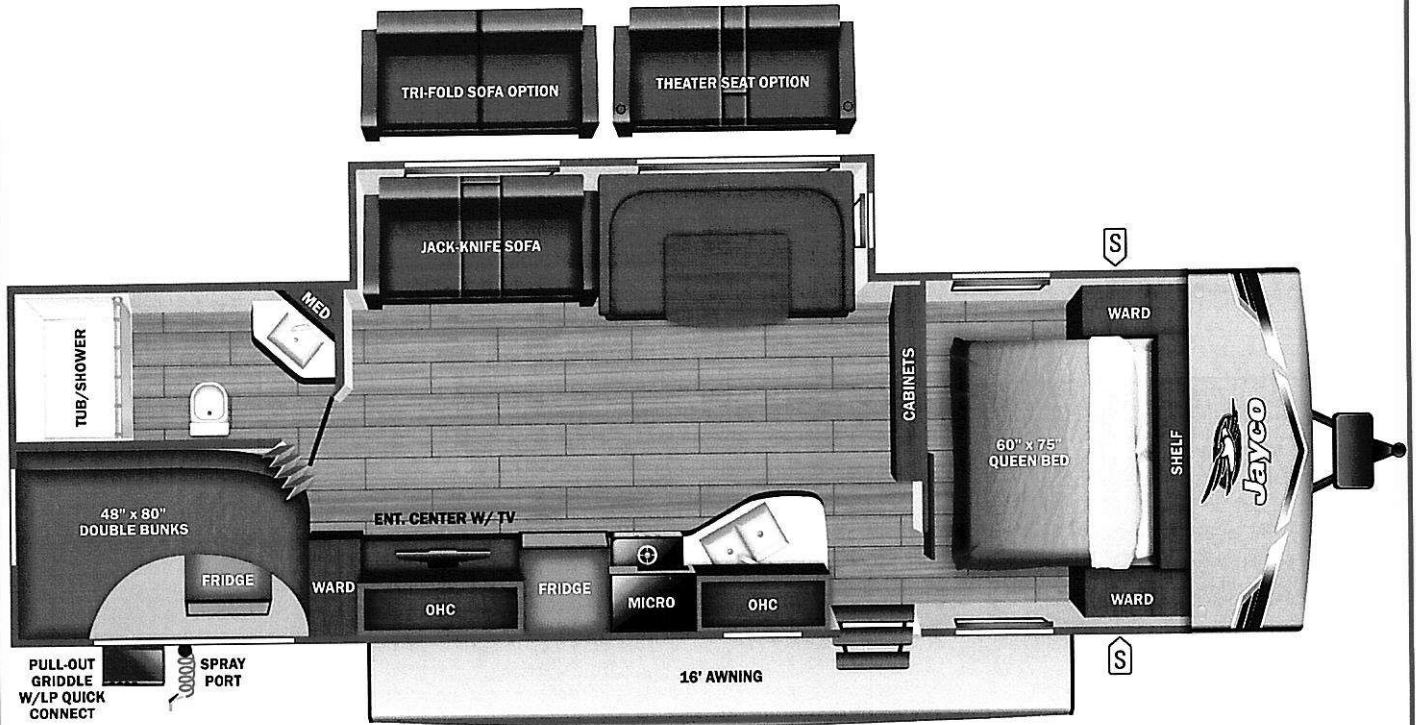

VEHICLE

- 29.00
- n/c
- 50.00
- 30.00
- n/c
- n/c
- n/c
- n/c
- n/c
- 38.00

**UVW**  
6687 lbs

**Sleeps**

**Length**  
33' 8.75"

### DIMENSIONS

Exterior height:.....133.63"  
 Exterior width:.....96.00"

### WEIGHTS

GVWR:.....8200  
 GAWR (front):.....3500  
 GAWR (rear):.....3500  
 Approx. Gross Cargo Carrying Capacity(GCCC):.....1513

### SEATING & SLEEPING