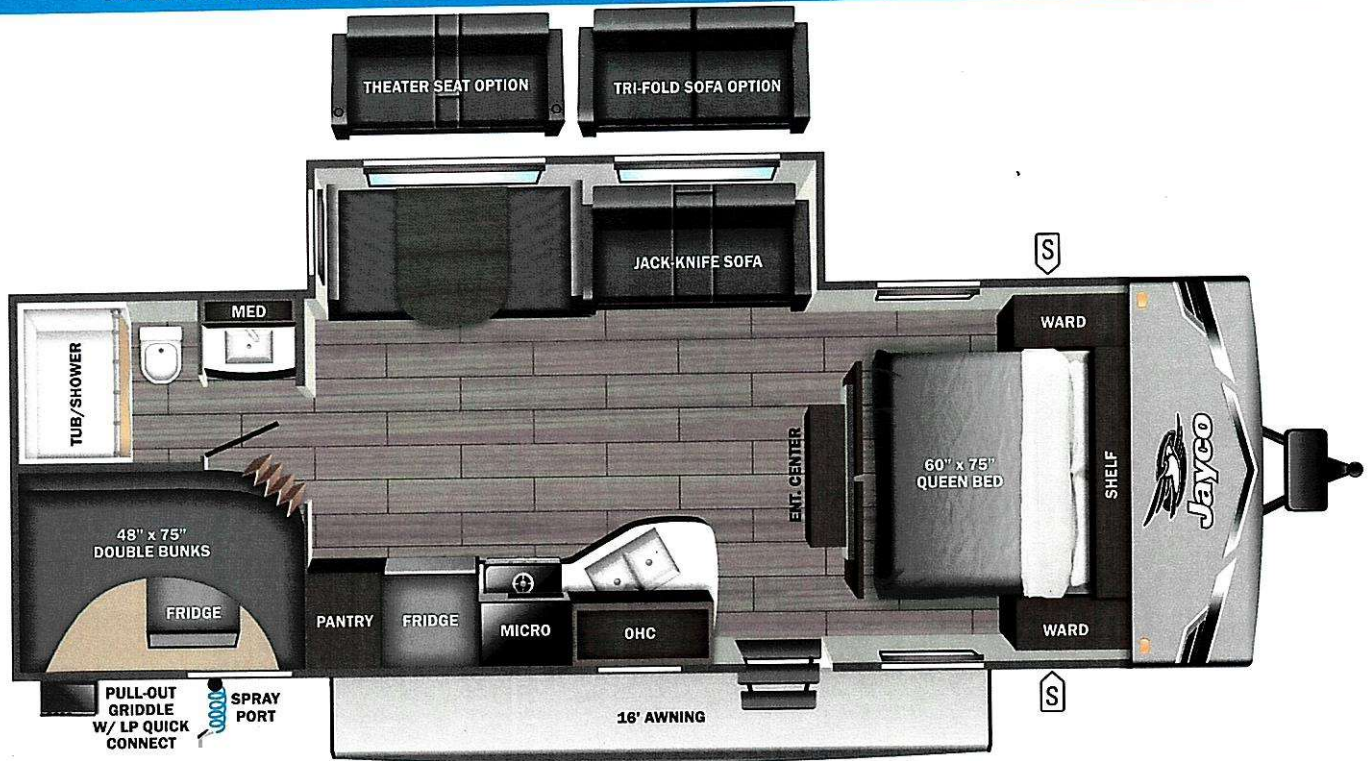

VEHICLE

- 1.00
- n/c
- 0.00
- 0.00
- n/c
- n/c
- n/c
- n/c
- n/c
- n/c

lb **UVW** 6195 lbs **Sleeps** **Length** 30' 3.63"

DIMENSIONS

Exterior height:.....133.25"
 Exterior width:.....96.00"

WEIGHTS

GVWR:.....7600
 GAWR (front):.....3500
 GAWR (rear):.....3500
 Approx. Gross Cargo Carrying Capacity (GCCC):.....1405

SEATING & SLEEPING

TIRES

Tire size (front):.....ST205/75R14D
 Tire size (mid):.....
 Tire size (rear):.....ST205/75R14D
 Tire size (spare):.....ST205/75R14D

1.00

Some dimensions may be rounded and may vary from the actual dimensions
 Weights may be estimated calculations and may vary from the actual weight
 Some capacities may be estimated calculations and may vary from the actual weights