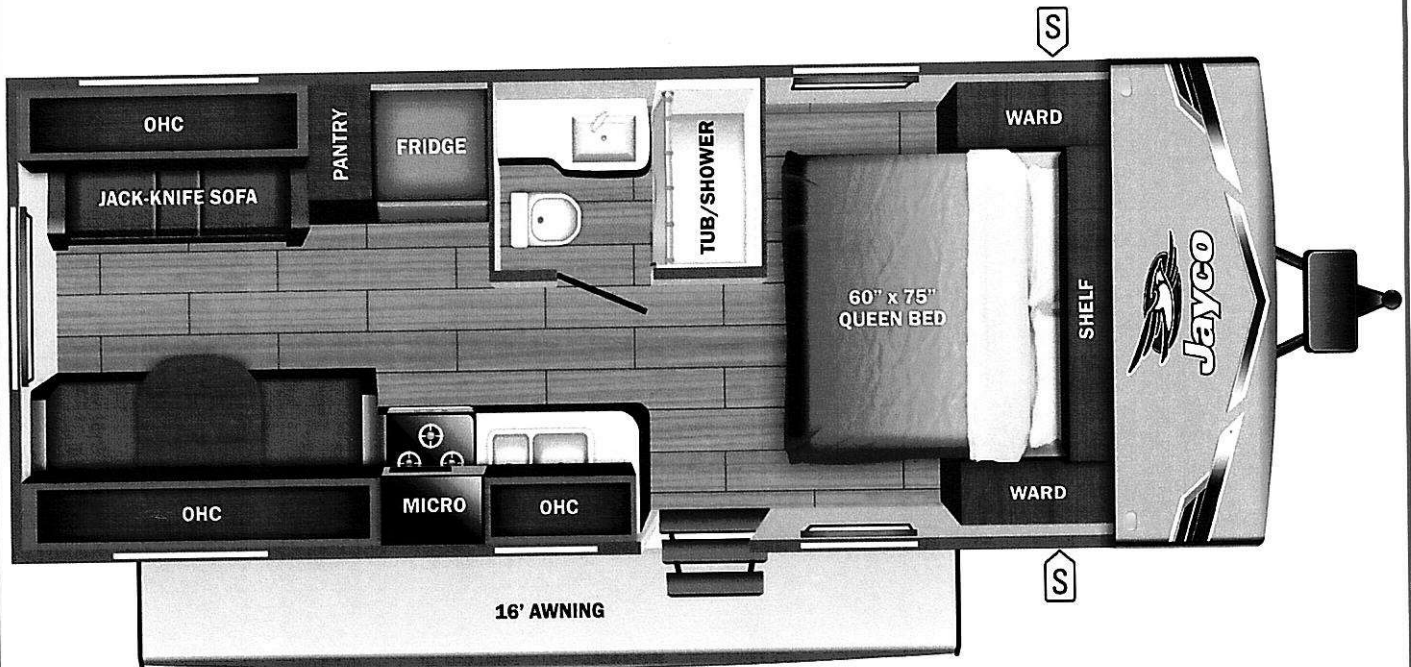

## UVW

4340 lbs

## Length

25' 10"

### DIMENSIONS

Exterior height:.....127.00"  
 Exterior width:.....96.00"

### WEIGHTS

GVWR:.....6000  
 GAWR (front):.....3500  
 GAWR (rear):.....3500  
 Approx. Gross Cargo Carrying Capacity (GCCC):.....1660