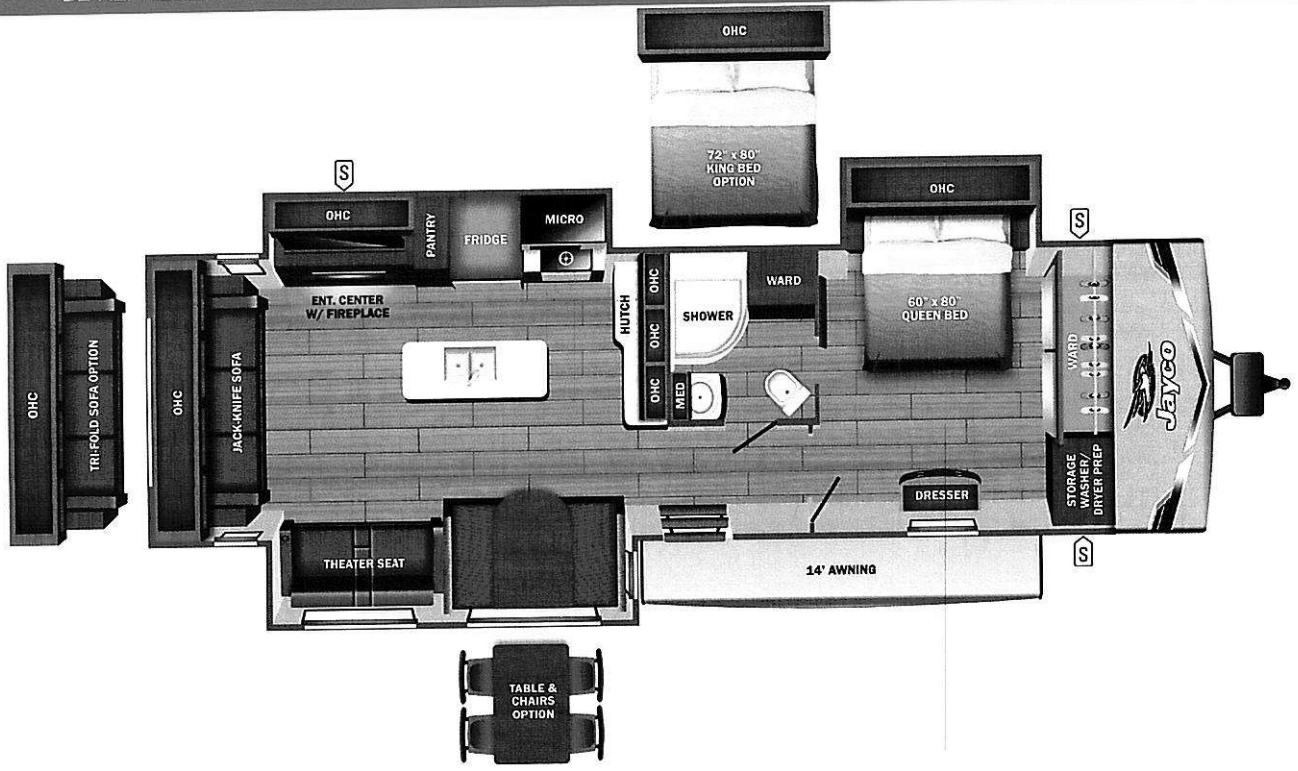

VEHICLE

- 3.00
- n/c
- 0.00
- 0.00
- n/c
- n/c
- n/c
- n/c
- n/c
- 3.00
- n/c

UVW
9103 lbs

Sleeps

Length
37' 11.75"

DIMENSIONS

Exterior height:	134.75"
Exterior width:	96.00"
WEIGHTS	
GVWR:	10600
GAWR (front):	5145
GAWR (rear):	5145
Approx. Gross Cargo Carrying Capacity (GCCC):	1497

CAPACITIES

Fresh water tank (gals.):	52.00
Gray water tank (gals.):	71.50
Black water/toilet tank (gals.):	39.00
Propane (lbs.):	40
Propane (gals.):	9
Water heater (gals.):	0.25

SEATING & SLEEPING

TIRES

Tire size (front):	ST225/75R15E
Tire size (mid):	
Tire size (rear):	ST225/75R15E
Tire size (spare):	ST225/75R15E