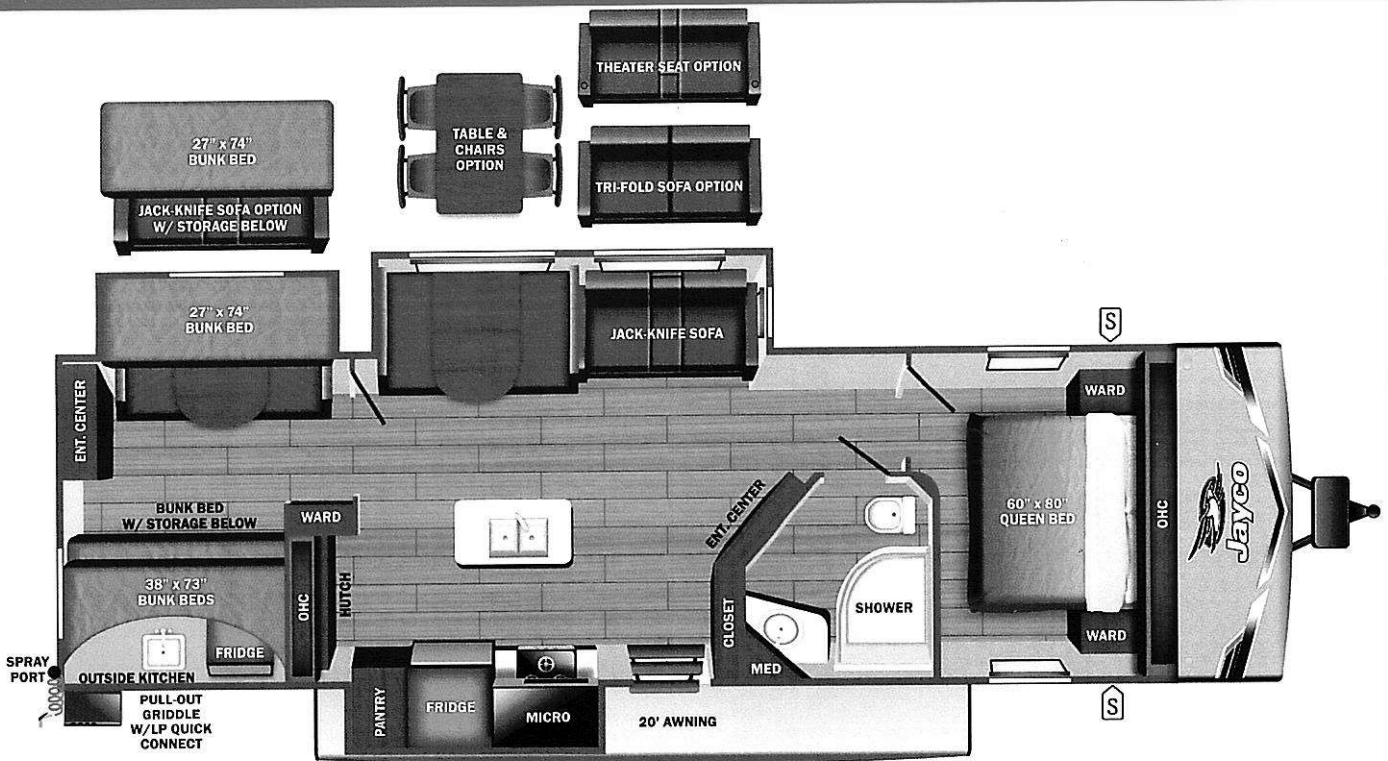

0.00
n/c
0.00
0.00
n/c
n/c
n/c
n/c
0.00
n/c

VEHICLE

UVW
8917 lbs

Sleeps

Length
37' 9.75"

DIMENSIONS

Exterior height:.....136.00"
Exterior width:.....96.00"

WEIGHTS

GVWR:.....10400
GAWR (front):.....5145
GAWR (rear):.....5145
Approx. Gross Cargo Carrying Capacity (GCC):.....1483

CAPACITIES

Fresh water tank (gals.):...52.00
Gray water tank (gals.):...71.50
Black water/toilet tank (gals.):...39.00
Propane (lbs.):...40
Propane (gals.):...9
Water heater (gals.):...0.25

SEATING & SLEEPING

TIRES

Tire size (front):.....ST225/75R15E
Tire size (mid):.....
Tire size (rear):.....ST225/75R15E
Tire size (spare):.....ST225/75R15E

0.00

Some dimensions may be rounded and may vary from the actual dimensions
 Weights may be estimated calculations and may vary from the actual weight - refer to the vehicle weight labels for actual weights
 Floorplans, features and specifications are subject to change without notice.