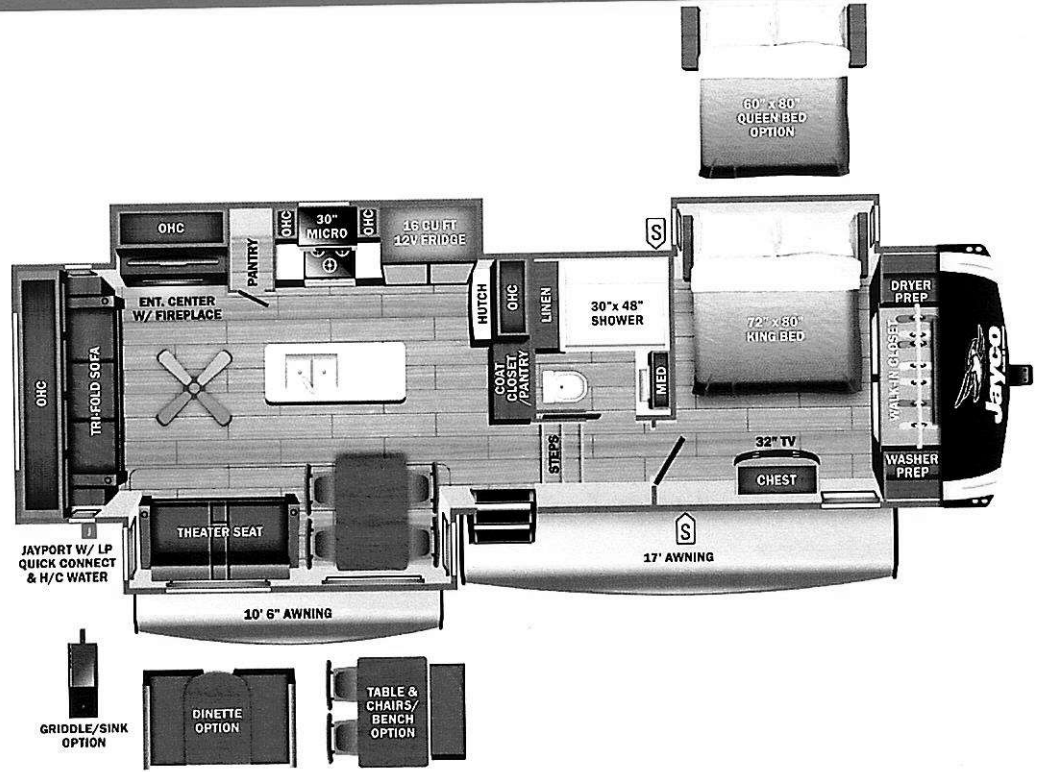

VEHICLE

- 5.00
- n/c
- 3.00
- 3.00
- 3.00
- 0.00
- n/c
- n/c
- n/c
- n/c
- n/c

UVW 11000 lbs **Sleeps** **Length** 36' 8"

DIMENSIONS

Exterior height:.....160.50"
 Exterior width:.....96.75"

WEIGHTS

GVWR:.....12900
 GAWR (front):.....6000
 GAWR (rear):.....6000
 Approx. Gross Cargo Carrying Capacity (GCCC):.....1900

SEATING & SLEEPING

TIRES

Tire size (front):.....ST235/85R16E
 Tire size (mid):.....
 Tire size (rear):.....ST235/85R16E
 Tire size (spare):.....ST235/85R16E

4.00

Some dimensions may be rounded and may vary from the actual dimensions
 Weights may be estimated calculations and may vary from the actual weight - refer to the vehicle weight labels for actual weights
 Floorplans, features and specifications are subject to change without notice.