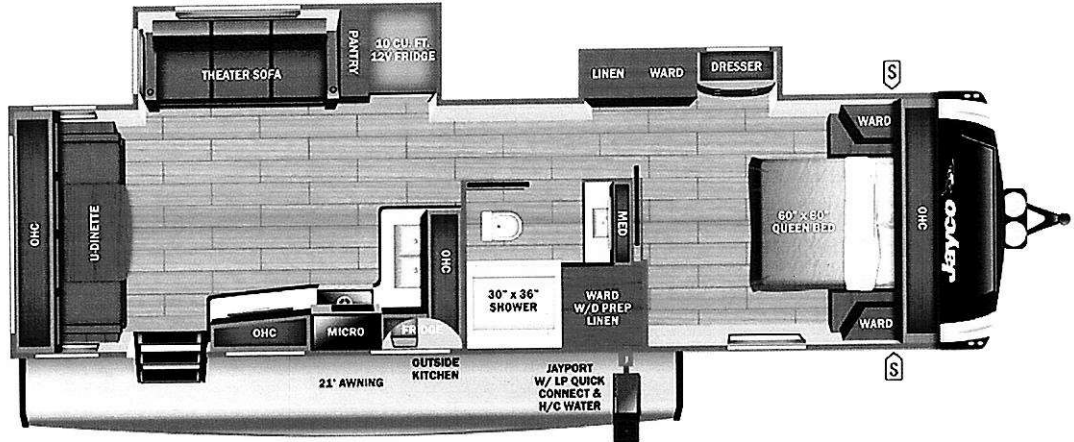

S VEHICLE

93.00
n/c
63.00
93.00

93.00

n/c
n/c
n/c
n/c

n/c

43.00
n/c

UVW

8471 lbs

Sleeps

Length

33' 10.13"

DIMENSIONS

Exterior height:.....139.50"
Exterior width:.....96.25"

WEIGHTS

GVWR:.....10250
GAWR (front):.....5145
GAWR (rear):.....5145
Approx. Gross Cargo Carrying Capacity (GCCC):.....1779

TIRES

Tire size (front):.....ST225/75R15E
Tire size (mid):.....
Tire size (rear):.....ST225/75R15E
Tire size (spare):.....ST225/75R15E

35.00

Some dimensions may be rounded and may vary from the actual dimensions
Weights may be estimated calculations and may vary from the actual weight - refer to the vehicle weight labels for actual weights
Floorplans, features and specifications are subject to change without notice.