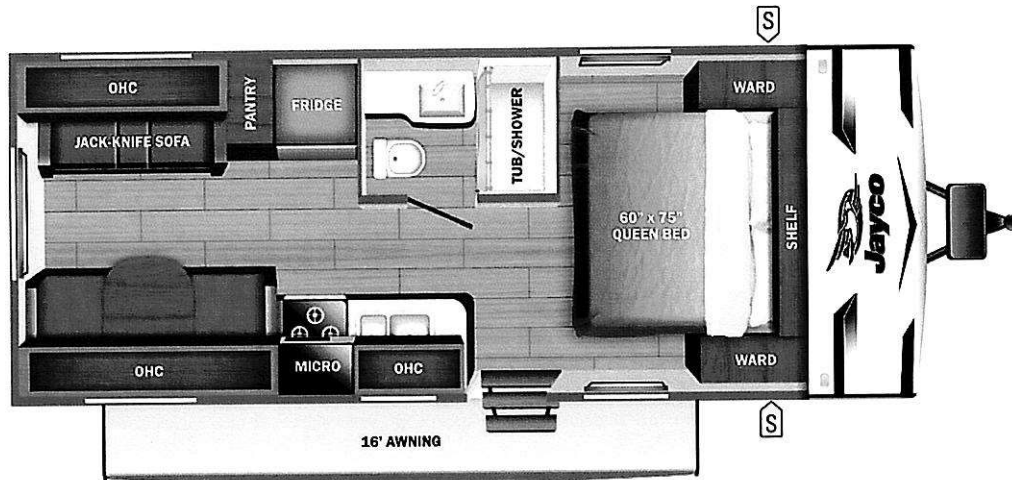

VEHICLE

6.00
n/c
0.00

n/c
n/c
n/c
n/c

UVW

4320 lbs

Sleeps

Length

25' 8"

DIMENSIONS

Exterior height:.....126.00"
 Exterior width:.....96.00"

WEIGHTS

GVWR:.....5500
 GAWR (front):.....3500
 GAWR (rear):.....3500
 Approx. Gross Cargo Carrying Capacity (GCCC):.....1180

CAPACITIES