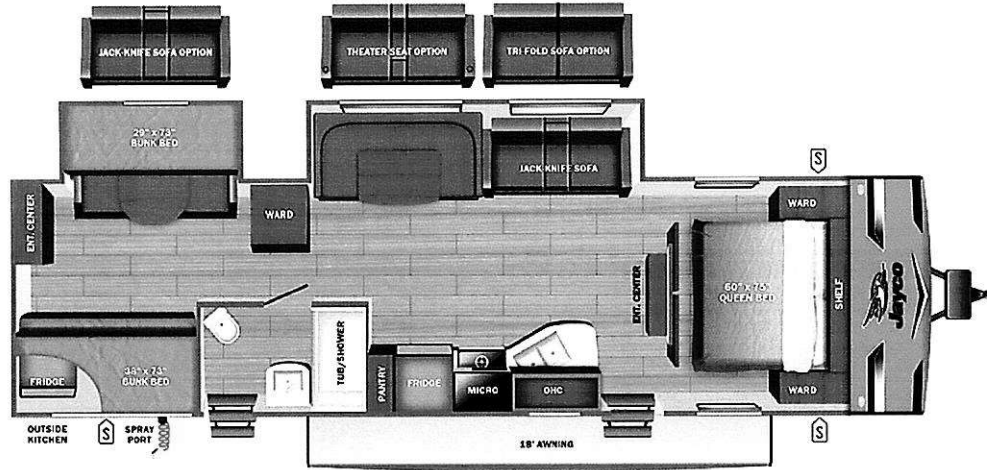

S VEHICLE

- 14.00
- n/c
- 50.00
- 100.00
- n/c
- 43.00
- n/c
- n/c
- n/c
- 88.00
- n/c
- n/c

UVW
7856 lbs

Sleeps

Length
36' 3.75"

DIMENSIONS

Exterior height:.....134.75"
 Exterior width:.....96.00"

WEIGHTS

GVWR:.....9000
 GAWR (front):.....4400
 GAWR (rear):.....4400
 Approx. Gross Cargo Carrying Capacity(GCCC):.....1144

CAPACITIES

Fresh water tank (gals.):...52.00
 Gray water tank (gals.):...32.50
 Black water/toilet tank (gals.):.....39.00
 Propane (lbs.):.....40
 Propane (gals.):.....9
 Water heater (gals.):.....0.00

SEATING & SLEEPING

TIRES

Tire size (front):.....ST225/75R15E
 Tire size (mid):.....
 Tire size (rear):.....ST225/75R15E
 Tire size (spare):.....ST225/75R15E

5.00

Some dimensions may be rounded and may vary from the actual dimensions
 ***Weights may be estimated calculations and may vary from the actual weight
 - refer to the vehicle weight labels for actual weights***
 Floorplans, features and specifications are subject to change without notice.