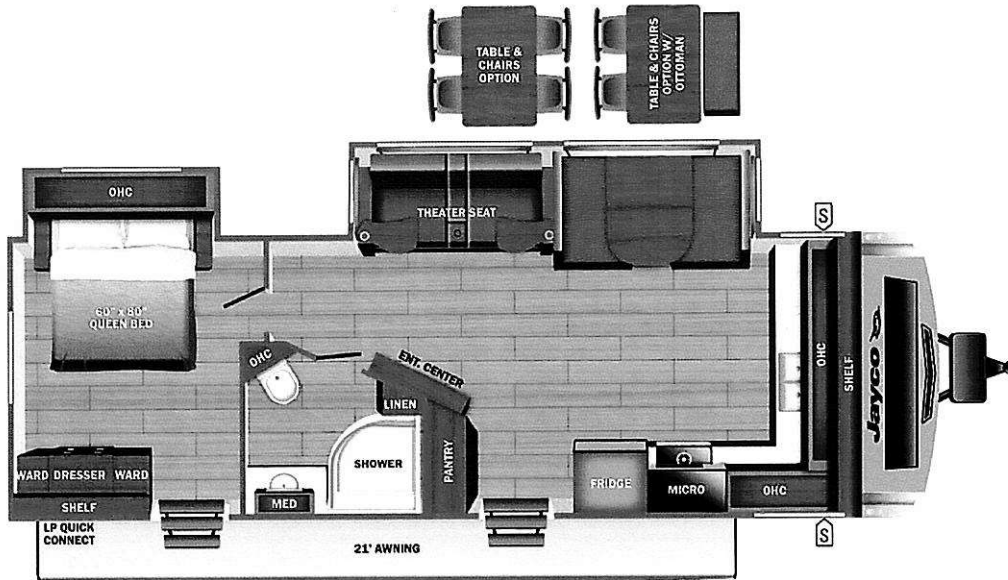

VEHICLE

.00
n/c
.00
.00
n/c
n/c
n/c
.00
.00
.00
n/c
n/c

UVW 7028 lbs **Sleeps** **Length** 32' 1.13"

DIMENSIONS		CAPACITIES	
Exterior height:	135.13"	Fresh water tank (gals.):	55.00
Exterior width:	96.00"	Gray water tank (gals.):	61.00
WEIGHTS		Black water/toilet tank (gals.):	30.50
GVWR:	8400	Propane (lbs.):	60
GAWR (front):	4400	Propane (gals.):	14
GAWR (rear):	4400	Water heater (gals.):	0.25
Approx. Gross Cargo Carrying Capacity (GCCC):	1372	SEATING & SLEEPING	
TIRES			
Tire size (front):	ST225/75R15E		
Tire size (mid):			
Tire size (rear):	ST225/75R15E		
Tire size (spare):	ST225/75R15E		

.00

Some dimensions may be rounded and may vary from the actual dimensions
 Weights may be estimated calculations and may vary from the actual weight - refer to the vehicle weight labels for actual weights
 Floorplans, features and specifications are subject to change without notice.