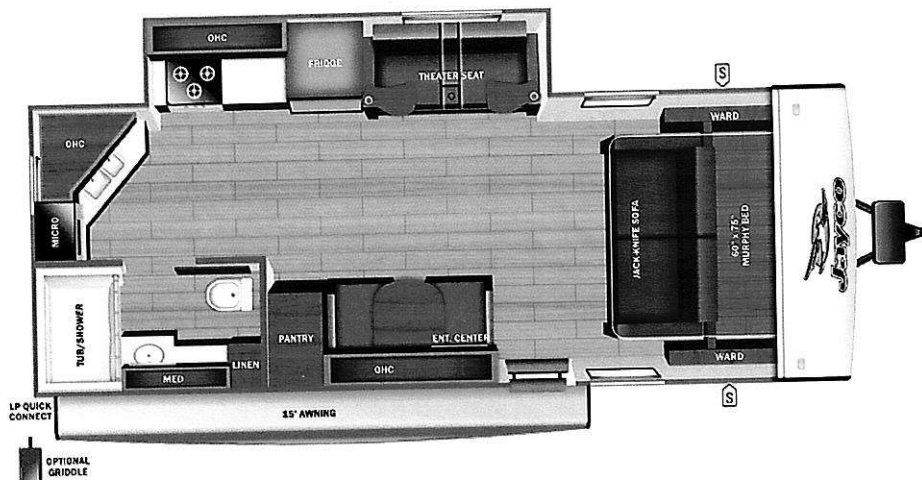

VEHICLE

3.00
n/c
0.00
10.00

n/c

n/c
n/c
n/c
n/c

UVW
5200 lbs

Sleeps

Length
25' 11.88"

DIMENSIONS

Exterior height:.....127.75"
Exterior width:.....95.50"

WEIGHTS

GVWR:.....6500
GAWR (front):.....3500
GAWR (rear):.....3500
Approx. Gross Cargo Carrying Capacity(GCCC):.....1300

CAPACITIES

Fresh water tank (gals.):...55.00
Gray water tank (gals.):...30.50
Black water/toilet tank (gals):.....30.50
Propane (lbs.):.....40
Propane (gals.):.....9
Water heater (gals.):.....0.25

SEATING & SLEEPING

TIRES

Tire size (front):.....ST205/75R14D
Tire size (mid):.....
Tire size (rear):.....ST205/75R14D
Tire size (spare):.....ST205/75R14D

3.00

*****Some dimensions may be rounded and may vary from the actual dimensions***
Weights may be estimated calculations and may vary from the actual weight - refer to the vehicle weight labels for actual weights
Floorplans, features and specifications are subject to change without notice.**