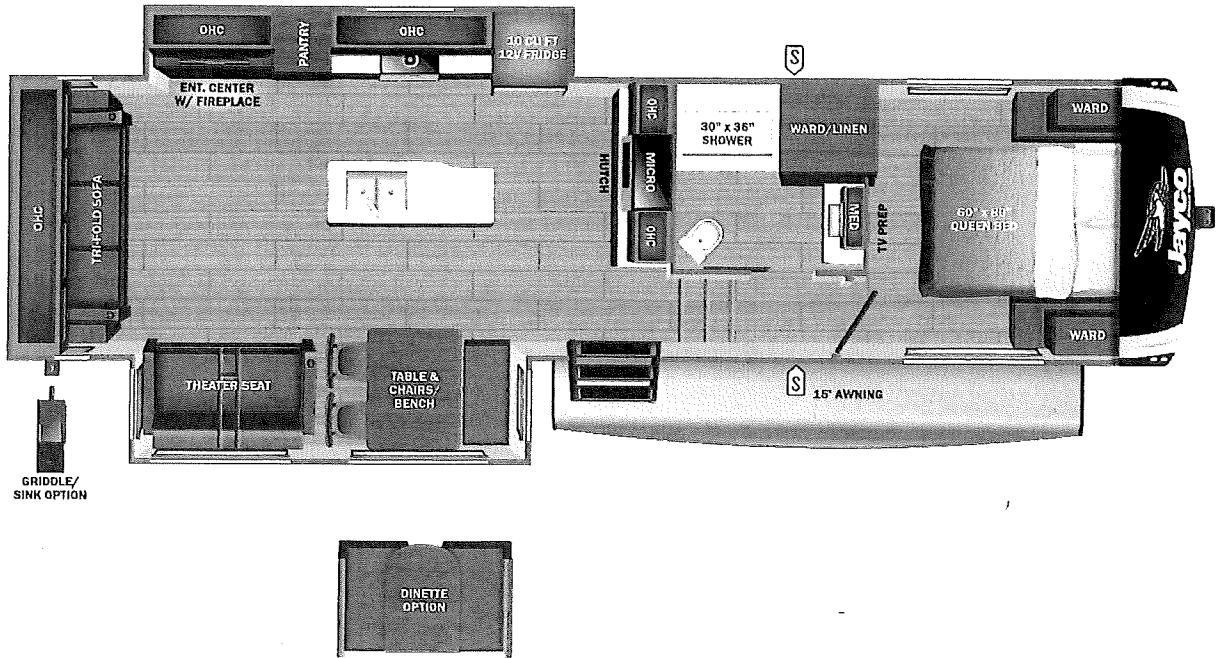

VEHICLE

- 6.00
- n/c
- 3.00
- 3.00
- 3.00
- n/c
- 0.00
- n/c

UVW
9400 lbs

Sleeps

Length
34' 1.25"

DIMENSIONS

Exterior height:.....158.00"
 Exterior width:.....96.50"

WEIGHTS

SEATING & SLEEPING

TIRES

Tire size (front):.....ST225/75R15E
 Tire size (mid):.....
 Tire size (rear):.....ST225/75R15E
 Tire size (spare):.....ST225/75R15E

Some dimensions may be rounded and may vary from the actual dimensions
 Weights may be estimated calculations and may vary from the actual weight - refer to the vehicle weight labels for actual weights
 Floorplans, features and specifications are subject to change without notice.