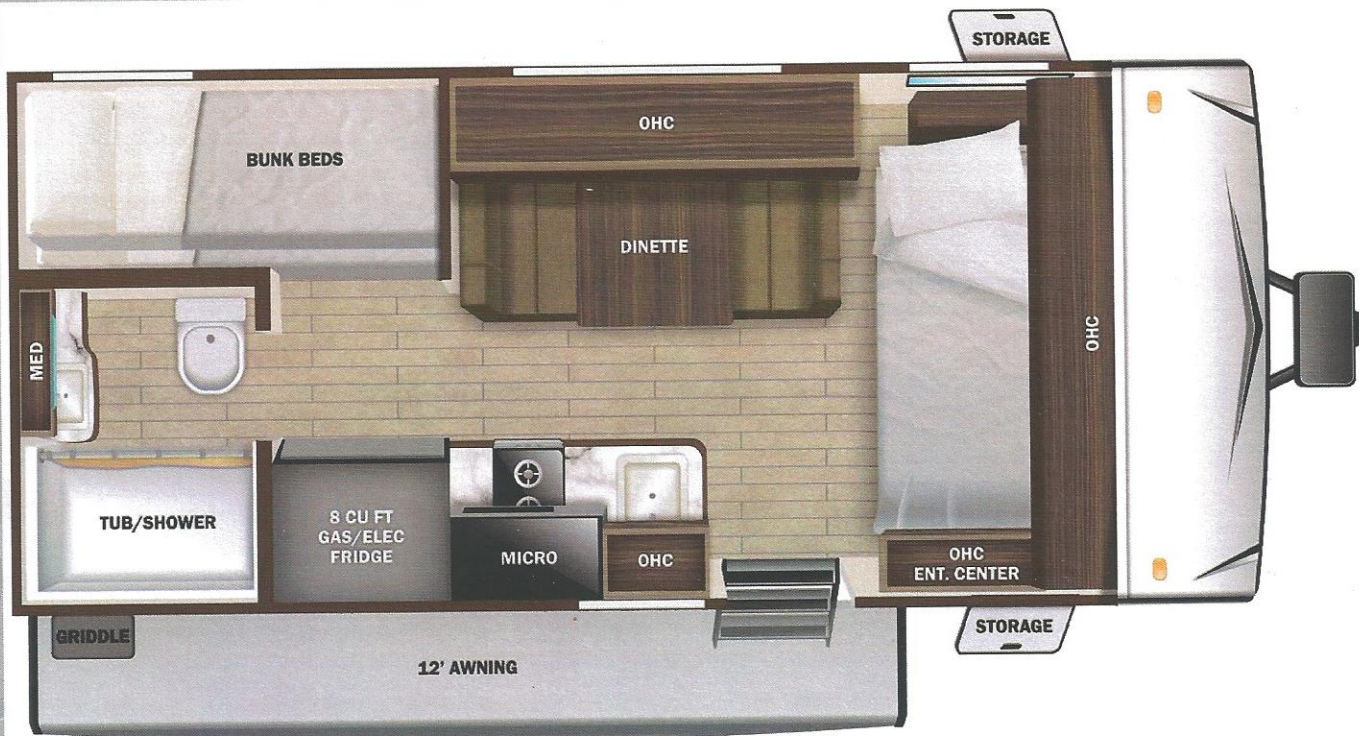

UVW

3966 lbs

Sleeps

Length

20' 6.88"

DIMENSIONS

Exterior height:.....124.50"
Exterior width:.....100.00"

WEIGHTS

GVWR:.....4995
GAWR (front):.....4400
GAWR (rear):.....0
Approx. Gross Cargo Carrying Capacity (GCCC):.....1029

CAPACITIES

Fresh water tank (gals.):...55.00
Gray water tank (gals.):...30.00
Black water/toilet tank (gals.):.....30.00
Propane (lbs.):.....60
Propane (gals.):.....14
Water heater (gals.):.....6.00