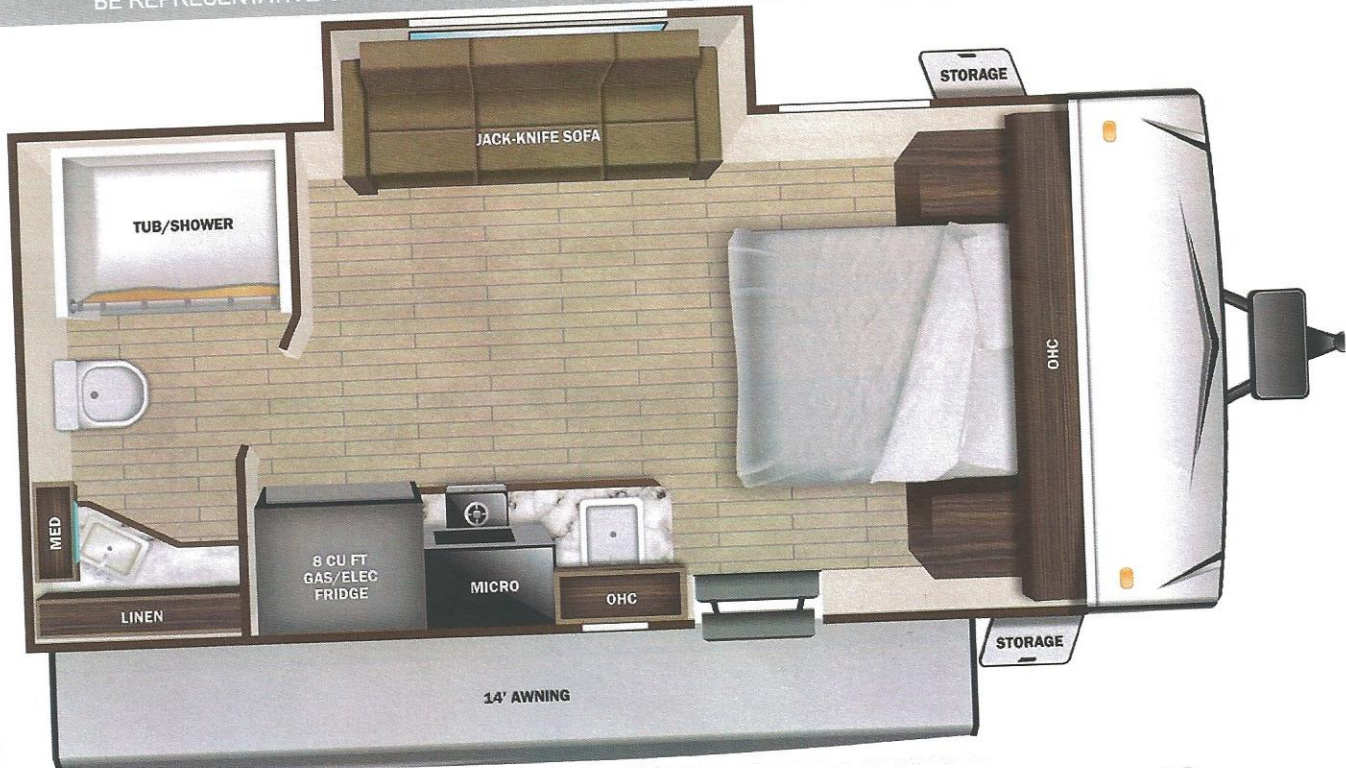

UVW

4141 lbs

Sleeps

Length

22' 7"

DIMENSIONS

Exterior height:.....125.25"
 Exterior width:.....100.00"

WEIGHTS

SEATING & SLEEPING

TIRES

Tire size (front):.....ST235/75R15D
 Tire size (mid):.....
 Tire size (rear):.....

Some dimensions may be rounded and may vary from the actual dimensions
 ***Weights may be estimated calculations and may vary from the actual weight
 - refer to the vehicle weight labels for actual weights***
 Floorplans, features and specifications are subject to change without notice.