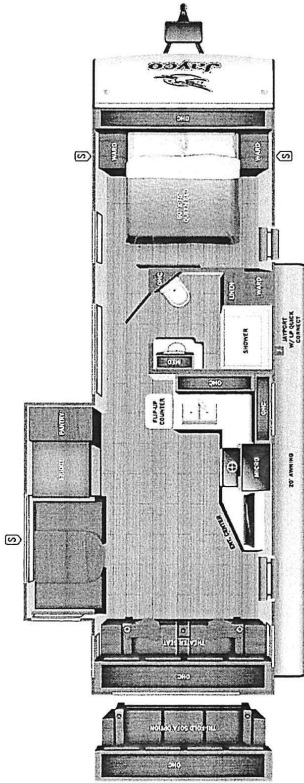

VEHICLE

- 00
- 1/c
- 00
- 1/c
- 1/c
- 1/c
- 00
- 1/c
- 1/c
- 1/c

**UVW**  
6205 lbs

**Sleeps**

**Length**  
31' 10.88"

**DIMENSIONS**

Exterior height:.....127.88"  
Exterior width:.....96.00"

**WEIGHTS**

GVWR:.....7500 (gals.) :.....30.50  
GAWR (front):.....3500 (gals.) :.....40  
GAWR (rear):.....3500 (gals.) :.....9  
Approx. Gross Cargo Carrying Capacity (GCCC):.....1295

**CAPACITIES**

Fresh water tank (gals.):.....55.00  
Gray water tank (gals.):.....30.50  
Black water/toilet tank (gals.):.....30.50  
Propane (lbs.):.....40  
Propane (gals.):.....9  
Water heater (gals.):.....0.00