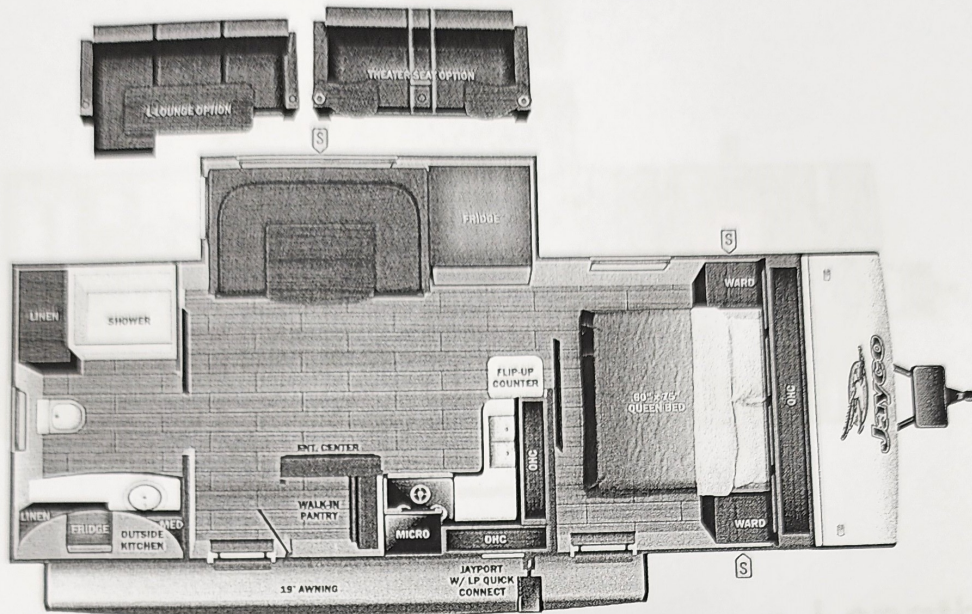

VEHICLE

.00
n/c
n/c
.00
n/c
n/c
n/c
n/c
n/c
n/c
.00
n/c
n/c
n/c
.00

UVW
5738 lbs

Sleeps

Length
27' 8.88"

DIMENSIONS

Exterior height:.....128.75"
Exterior width:.....95.75"

WEIGHTS

SEATING & SLEEPING

TIRES

Tire size (front):.....ST205/75R14D
Tire size (mid):.....
Tire size (rear):.....ST205/75R14D
Tire size (spare):.....ST205/75R14D

2004
Some dimensions may be rounded and may vary from the actual dimensions
Weights may be estimated calculations and may vary from the actual weight - refer to the vehicle weight labels for actual weights
Floorplans, features and specifications are subject to change without notice.