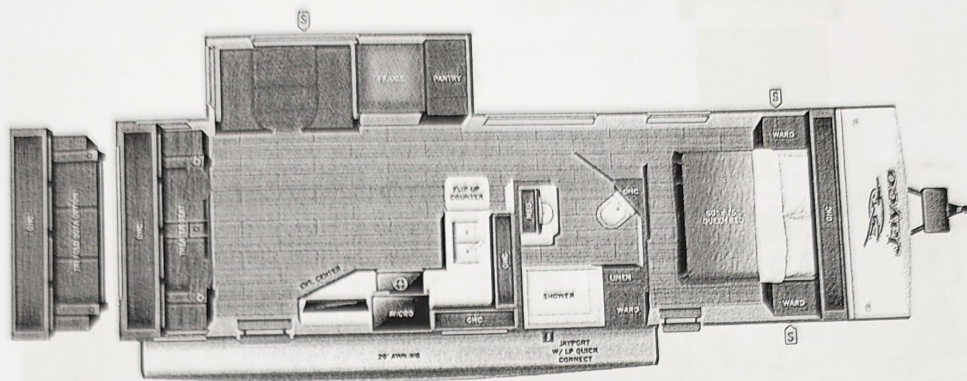

VEHICLE

10
/c
10
/c
/c
/c
10
/c
/c
/c

UVW
6205 lbs

Sleeps

Length
31' 10.88"

DIMENSIONS

Exterior height:.....127.88"
Exterior width:.....96.00"

WEIGHTS

SEATING & SLEEPING

TIRES

Tire size (front):.....ST205/75R14D
Tire size (mid):.....
Tire size (rear):.....ST205/75R14D
Tire size (spare):.....ST205/75R14D

Some dimensions may be rounded and may vary from the actual dimensions
Weights may be estimated calculations and may vary from the actual weight - refer to the vehicle weight labels for actual weights
Floorplans, features and specifications are subject to change without notice.