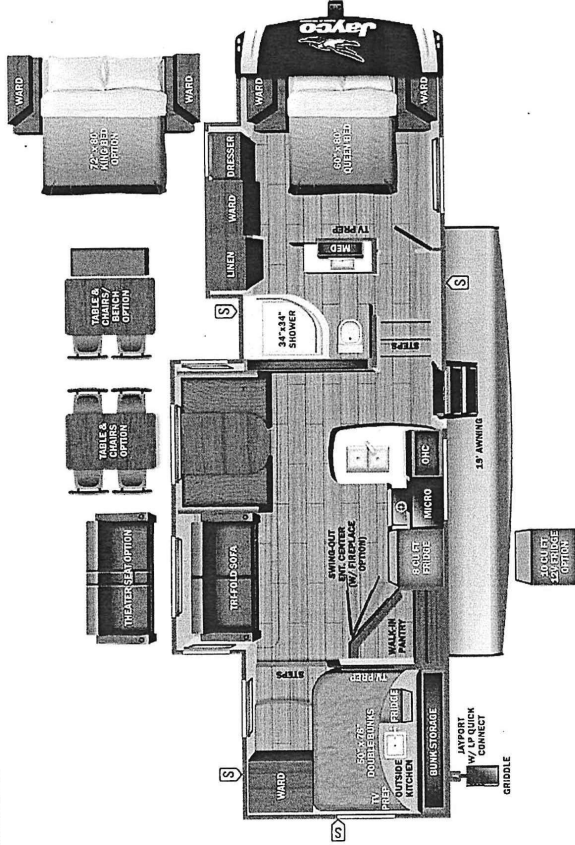

UVW 9620 lbs **Sleeps** **Length** 34' 4.75"

DIMENSIONS

Exterior height:158.50" Fresh water tank (gals.):81.00
 Exterior width:96.75" Gray water tank (gals.):88.50

WEIGHTS

GVWR:11250 Black water/toilet tank (gals.):43.00
 GAWR (front):5145 Propane (lbs.):60
 GAWR (rear):5145 Propane (gals.):14
 Approx. Gross Cargo Carrying Capacity(GCCC):1630 Water heater (gals.):0.19

TIRES

Tire size (front):ST225/75R15E
 Tire size (mid):
 Tire size (rear):ST225/75R15E
 Tire size (spare):ST225/75R15E

SEATING & SLEEPING

2+3
 YEAR | YEAR LIMITED STRUCTURAL WARRANTY

Some dimensions may be rounded and may vary from the actual dimensions
 Weights may be estimated calculations and may vary from the actual weight
 - refer to the vehicle weight labels for actual weights***
 Floorplans, features and specifications are subject to change without notice.