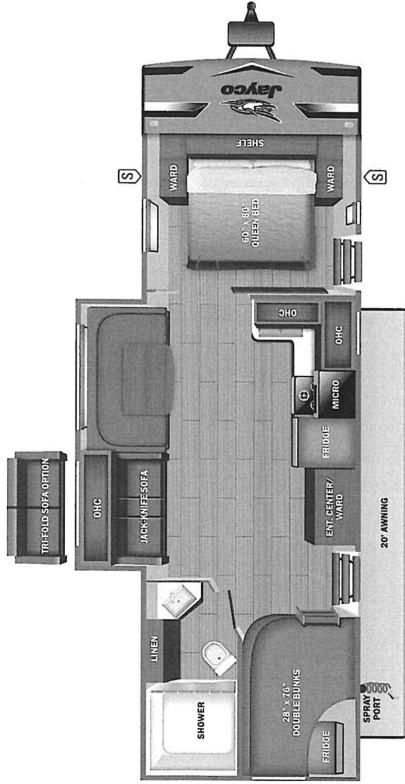

## VEHICLE

- 3.00
- n/c
- n/c
- 1.00
- 3.00
- n/c
- n/c
- 3.00
- n/c
- n/c
- 1.00
- n/c

**lb** **UVW** 6572 lbs

**Sleeps** **Length** 33' 3.75"

### DIMENSIONS

Exterior height:.....135.75" Fresh water tank (gals.):.....38.00  
 Exterior width:.....96.00" Gray water tank (gals.):.....78.00

### WEIGHTS

GVWR:.....8150 Black water/toilet tank  
 GAWR (front):.....4400 Propane (lbs.):.....40  
 GAWR (rear):.....4400 Propane (gals.):.....9  
 Approx. Gross Cargo Carrying Capacity(GCCC):.....1578 Water heater (gals.):.....6.00