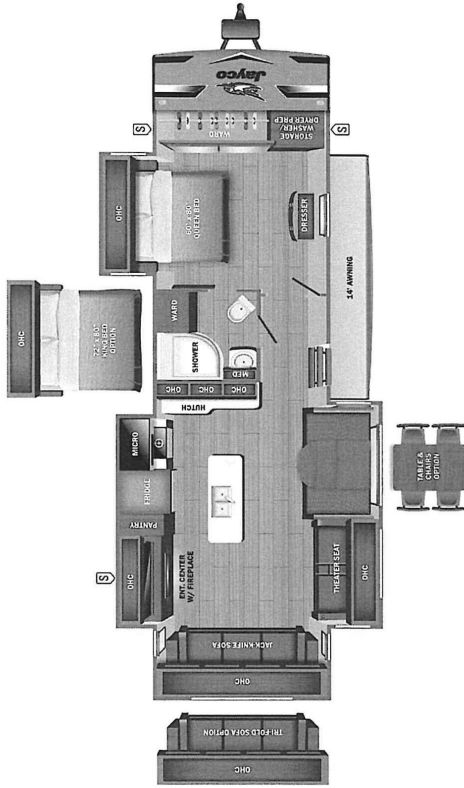

VEHICLE

7.00
n/c
n/c
3.00
3.00
n/c
n/c
3.00
n/c
n/c
n/c
n/c
3.00
n/c

lb
UVW
8990 lbs

Sleeps

Length
37' 7.88"

DIMENSIONS

Exterior height:.....133.75" Fresh water tank (gals.):.....80.00
Exterior width:.....96.00" Gray water tank (gals.):.....71.50

WEIGHTS

GVWR:.....11250 Black water/toilet tank (gals.):.....39.00
GAWR (front):.....5145 Propane (lbs.):.....60
GAWR (rear):.....5145 Propane (gals.):.....14
Approx. Gross Cargo Carrying Capacity(GCCC):.....2260 Water heater (gals.):.....6.00