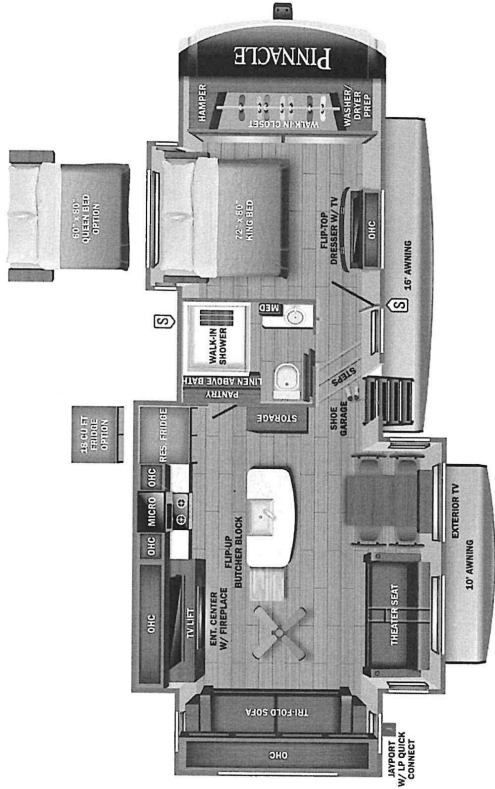

H

HIS VEHICLE

1,943.00
n/c
n/c
n/c
1,500.00
1,450.00

n/c
n/c
n/c

n/c
1,193.00

n/c
n/c

n/c
n/c
1,793.00
n/c
n/c
n/c
n/c
n/c

UVW
13262 lbs

Sleeps

Length
36' 4"

DIMENSIONS

Exterior height:.....160.25" Fresh water tank (gals.):...75.00
Exterior width:.....102.00" Gray water tank (gals.):...87.00

WEIGHTS

GVWR:.....15995 Black water/toilet tank (gals.):...50.00
GAWR (front):.....7000 Propane (lbs.):...120
GAWR (rear):.....7000 Propane (gals.):...28
Approx. Gross Cargo Carrying Capacity(GCCC):.....2733 Water heater (gals.):...12.00

TIRES

Tire size (front):.....215/75R17.5H
Tire size (mid):.....
Tire size (rear):.....215/75R17.5H
Tire size (spare):.....215/75R17.5H

CAPACITIES

Fresh water tank (gals.):...75.00
Gray water tank (gals.):...87.00
Black water/toilet tank (gals.):...50.00
Propane (lbs.):...120
Propane (gals.):...28
Water heater (gals.):...12.00