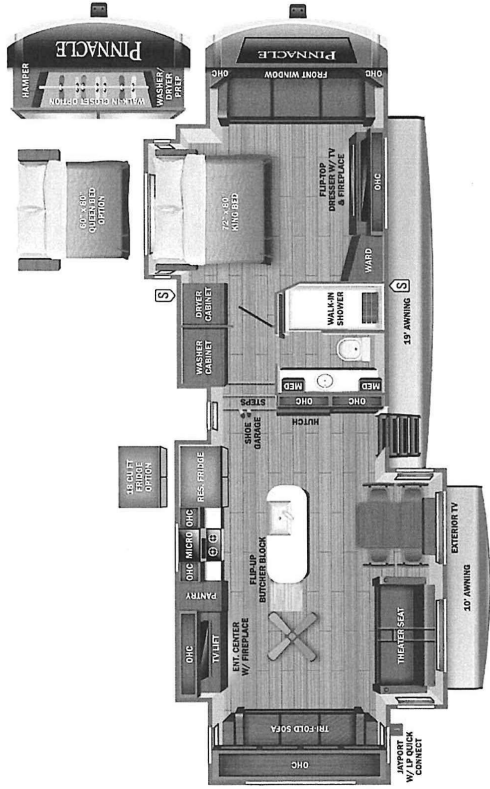

## VEHICLE

3.00  
n/c  
n/c  
n/c  
1.00  
1.00  
n/c  
n/c  
n/c

n/c  
3.00  
n/c  
n/c

**UVW**  
14642 lbs

**Sleeps**

**Length**  
40' 1"

### DIMENSIONS

Exterior height:.....160.00"  
Exterior width:.....101.75"

### WEIGHTS

GVWR:.....17250  
GAWR (front):.....7400  
GAWR (rear):.....7400  
Approx. Gross Cargo Carrying Capacity(GCCC):.....2608

### TIRES

Tire size (front):.....215/75R17.5H  
Tire size (mid):.....  
Tire size (rear):.....215/75R17.5H  
Tire size (spare):.....215/75R17.5H