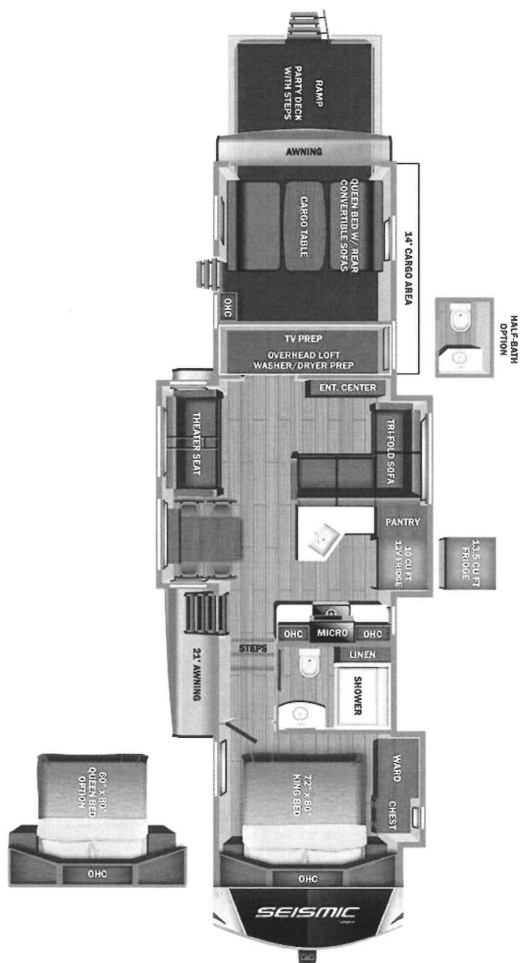

IS VEHICLE

993.00
n/c
500.00
n/c
993.00
n/c
893.00

UVW
15360 lbs

Sleeps

Length
45' 6.88"

DIMENSIONS

Exterior height:.....160.38"
Exterior width:.....102.00"
GVWR:.....19995
GAWR (front):.....7000
GAWR (rear):.....7000
Approx. Gross Cargo Carrying Capacity(GCCC):.....4635

Tire size (front):.....215/75R17.5H
Tire size (mid):.....215/75R17.5H
Tire size (rear):.....215/75R17.5H
Tire size (spare):.....215/75R17.5H

9.00

Some dimensions may be rounded and may vary from the actual dimensions
Weights may be estimated calculations and may vary from the actual weight
- refer to the vehicle weight labels for actual weights***
Floorplans, features and specifications are subject to change without notice.