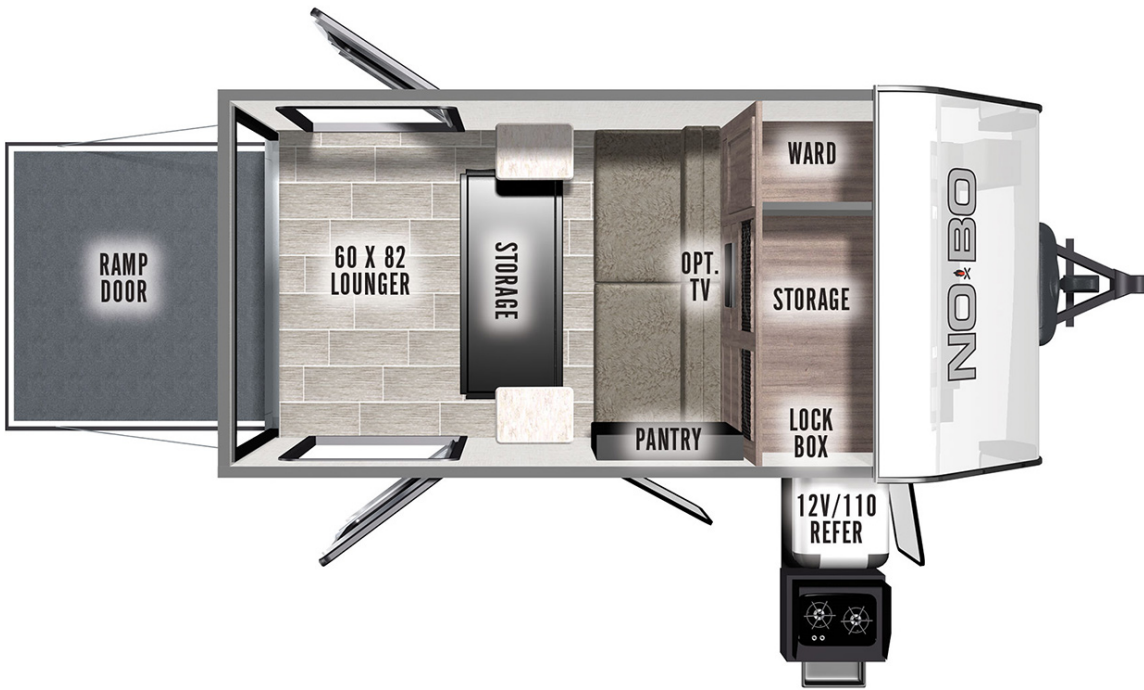

NB10.6

Go anywhere and bring anything – even your full-sized four-wheeler. Packing a rear ramp door, this sub-2000 trailer is complete with a laundry list of available features, including wrap-around awning, 12V/110 refer, 60x82 queen bed, industry exclusive Rhino Rack Roof Rack Equipment, NoBo Nest Rooftop Tent, and the most ground clearance in its class!

Hitch Weight	236 lb.	GVWR	3,736 lb.
UVW	1,763 lb.	CCC	1,973 lb.
Exterior Length	13' 10"	Exterior Height	7' 9"
Exterior Width	88"	Fresh Water	30 gal.
Gray Water	0 gal.	Black Water	0 gal.
Awning Size	Opt. Batwing		

Specifications Definitions

GVWR (Gross Vehicle Weight Rating) – is the maximum permissible weight of the unit when fully loaded. It includes all weights, inclusive of all fluids, cargo, optional equipment and accessories. For safety and product performance do NOT exceed the GVWR.

Note: Specifications are subject to change without notice.

10 SERIES DISCOVERER PACKAGE KEY STANDARD EQUIPMENT

- JBL Portable Bluetooth Speaker
- Complete Interior/Exterior LED Lighting PKG
- LED Entry Step Light
- 1,000 Lumen Amber/White Scare Light
- Metropolitan Grey Lightweight-Ply Countertops
- Stainless Steel Utility Hooks
- Bottle Opener
- Black Satin Faucet/Door Pulls (where applicable)
- High Performance Vinyl Furniture
- 2-Burner Glass Recessed Cook Top
- Black Stainless Steel Sink (where applicable)
- Pleated Shades
- USB Charging Station
- Lamilux 1000 Fiberglass Exterior
- Featuring Satin Matte Graphics
- Cold Weather Package (Required)