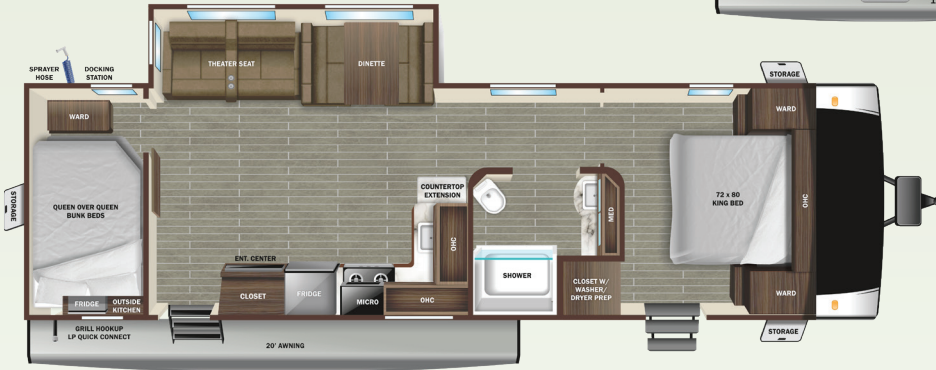

STARCRAFT 

Delight in a Drizzle

STARCRAFT 
GSL
2023 Travel Trailers

2023 Starcraft GSL TT 275RLS

290RLS OPTIONS
A, C & D

275RLS OPTIONS
B, C & D

296BHS OPTIONS
B, C, D & E

321BHS OPTIONS
B, C, D & E

STARCRRAFT GSL OPTIONS

A

THEATER SEAT OPTION

B

U-LOUNGE OPTION

C

TABLE & CHAIRS OPTION

D

TABLE & CHAIRS/BENCH OPTION

E

TRI-FOLD SOFA OPTION

Optional 8 cu. ft. gas/electric refrigerator (available on all floorplans shown)

STANDARD INTERIOR EQUIPMENT

- 15,000 BTU roof mounted A/C
- 50 amp service with 2nd A/C prep
- 75 lb. ball bearing drawer guides
- Cable and satellite prep
- Crowned ceiling
- Dome style digital TV antenna with Wi-Fi prep
- Electrical outlets and USB ports in master bedroom
- Flush floor slides with residential vinyl flooring
- Glass shower doors
- Hardwood cabinet doors
- Kitchen sink covers
- LED interior lighting
- Microwave
- Pressed membrane countertops
- Range hood vented outside
- Residential high-rise faucet
- Roller blackout night shades
- Stainless steel single basin under-mount kitchen sink

OPTIONS

- Xtend Solar I Package (200 watt solar panel with 30 amp solar controller)
- Xtend Solar II Package (2-200 watt solar panels with 30 amp solar controller and 1800 watt inverter)
- 2nd A/C
- 8 cu. ft. gas/electric refrigerator
- 70" theater seats ipo standard tri-fold sofa (275RLS, 290RLS)
- BBQ grill with bumper bracket
- Power front and rear stabilizer jacks
- Table with 2 chairs and bench ipo standard booth
- Table with 4 chairs ipo standard booth
- Theater seats 70" ipo Std. Tri-Fold Sofa (275RLS, 290RLS)
- Tri-fold sofa ipo standard theater seats (296BHS, 321BHS)
- U-lounge ipo standard theater seats and booth (275RLS, 296BHS, 321BHS)
- Wi-Fi router