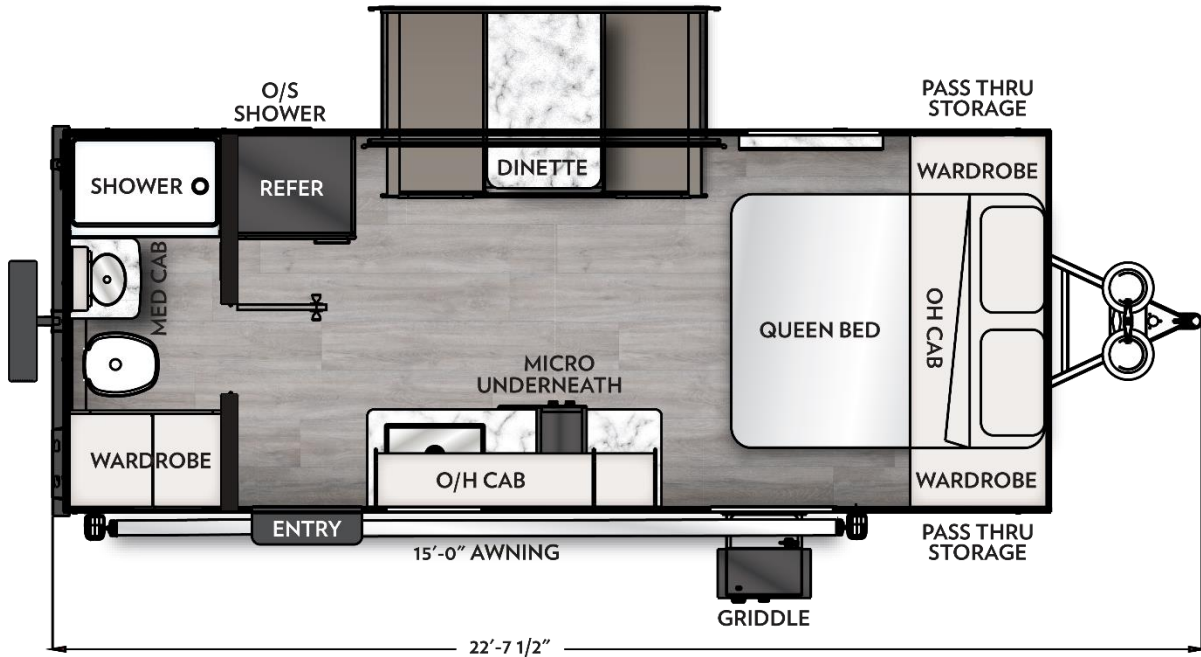

# 190RBS

## Only 3,630 lbs. Dry Weight!

### Introducing

- Rear Entry Couples Coach
- Only 22' 7 1/2" Total Length
- Outside Cast Iron Griddle
- Walk Around True Queen Bed
- Rear Bath with Large Wardrobe Storage

**COACHMEN**