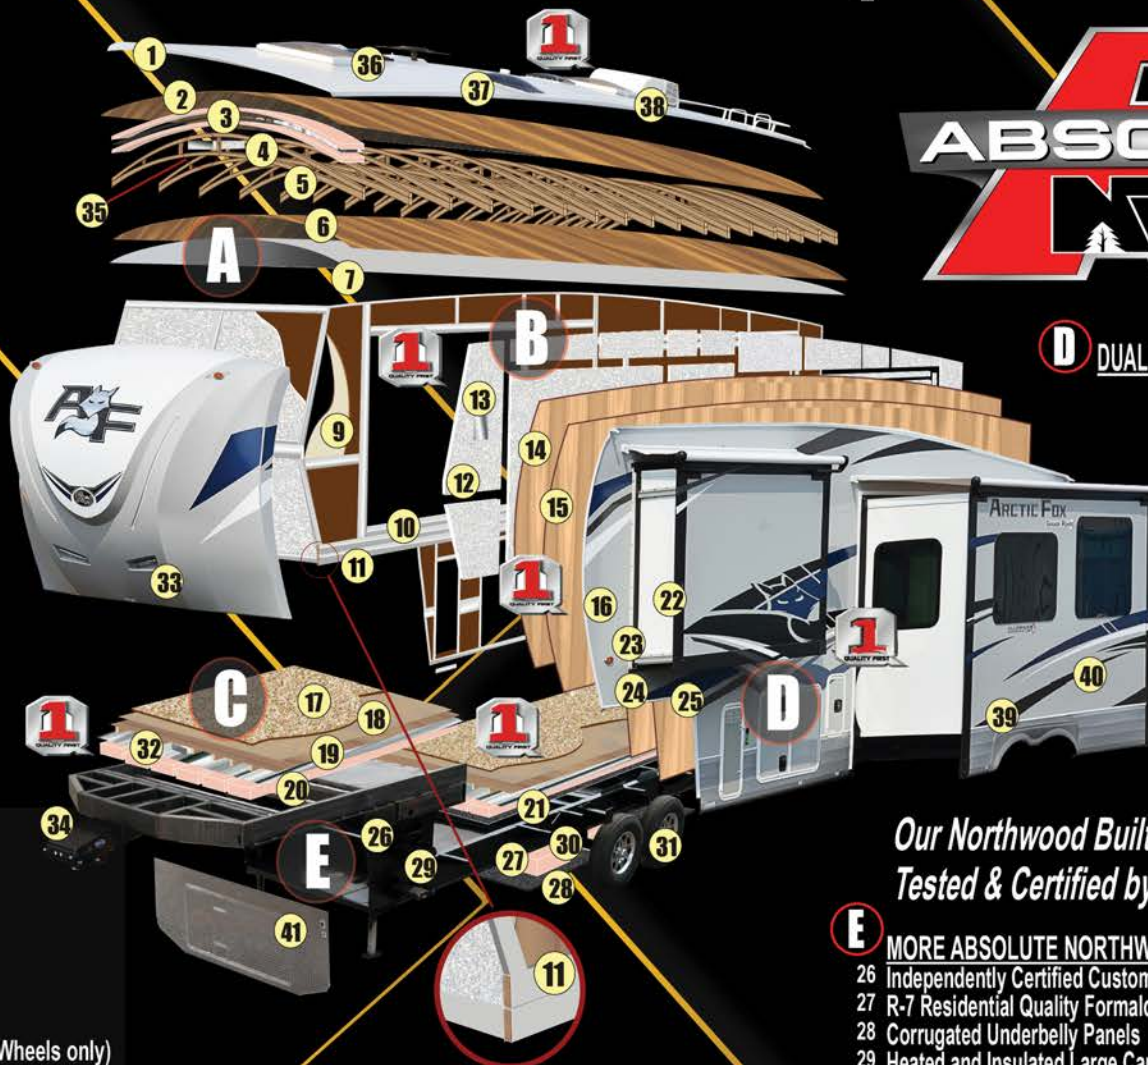

CHASSIS

Custom Built, Independently Tested & Certified

CABINETS

Wall & Ceiling Mounted, Face Frame Construction

INSULATION

A True 4 Season Coach

D DUAL RACK & PINION RAM MAIN SLIDE ROOM

- 22 White Accent Fiberglass Finish on Slide Out Side Wall
- 23 4 Seal System
- 24 w/Inner & Outer Bulb Seal ...including Wiper Seal
- 25 Continual Seal in Any Position ...and Outer Bulb Seals