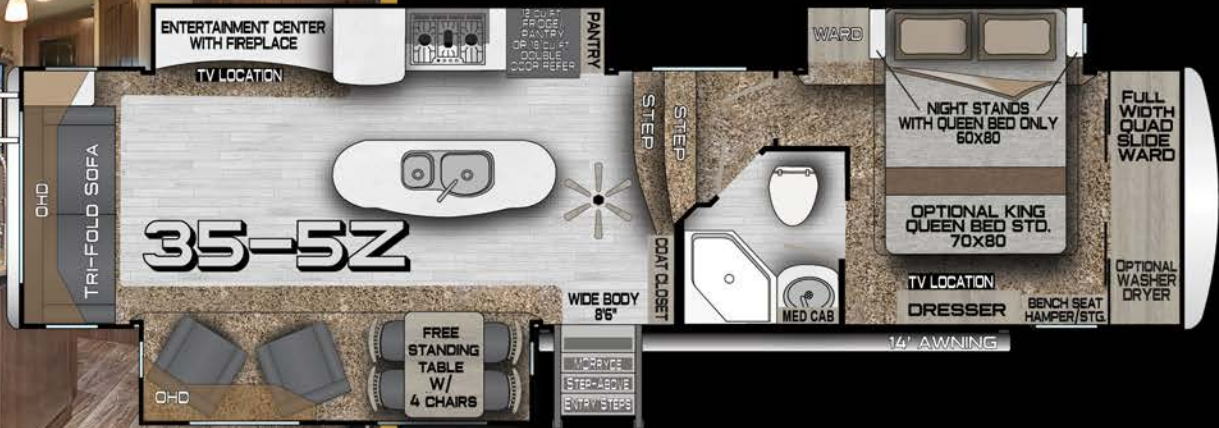

35-5Z WINDSWEPT SERENITY
*OPTIONAL FIREPLACE SHOWN