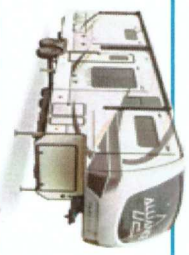

RVIA Seal RVIA Seal \$150

Paradigm - Performance Running Gear Package Performance Running Gear Package \$6,936

Curt 8k Touring Coil Spring Suspension, Anti-Lock Brakes, Helix Pinbox, 17.5 H-Rated Cooper Tires, 101" Wide-Body Benchmark Chassis Platform w/ Flush Floor Upper Deck, 6-Point Hydraulic Leveling, 2" Rear Accessory Hitch, Solid Quad Entry Steps, Safe-T-Rail Telescoping Hand Rail, Space Enhancing Drop Frame Pass-Through Storage Compartment

Winterization Winterization \$58

Paradigm - Ready Connect Package Ready Connect Package \$3,074

Color Coded and Numbered Wiring, Shut-Off Valves at Major Plumbing Locations, Spray Port at Entry Door, Dishwasher Prep, Slide Topper Prep, Washer / Dryer Prep, Backup Camera Prep, 320 Watt Solar Panel w/ 20 AMP Charge Controller, WiFi Prep, USB's Throughout, Satellite Prep, 50 AMP Power w/ Detachable Cord, Safety First Package (Smoke Detector/LP Alarm/Carbon Monoxide Alarm), AM/FM Stereo w/ Bluetooth, Exclusive ALLTV (simplified over the air, cable and satellite feeds), Powder Coated Heavy Duty Rear Ladder