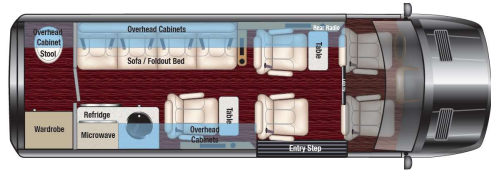

WHEELS

<input checked="" type="checkbox"/>	All Season Tires & Aluminum Rims	\$0
<input type="checkbox"/>	All Season Tires & Black Rims	\$3,743

AVAILABLE OPTIONS

<input checked="" type="checkbox"/>	Molded Low Profile Spoiler	\$1,943
<input checked="" type="checkbox"/>	Seat Heat & Massage For All Captains	\$1,943
<input checked="" type="checkbox"/>	4-Camera System & Dash Monitor	\$2,543
<input type="checkbox"/>	Wireless Internet Router & Apple TV	\$2,543
<input type="checkbox"/>	Freedom 600 Package	\$22,493
<input type="checkbox"/>	Power Awning	\$3,743
<input type="checkbox"/>	Space-X STARLINK Satellite System	\$7,343
<input type="checkbox"/>	Outside Entertainment	\$743
<input type="checkbox"/>	Custom Roof Rack & Ladder	\$6,893
<input type="checkbox"/>	Air Ride Suspension System	\$14,843

D6

S5

D4

ADDITIONAL EQUIPMENT

10" Front Radio w/ Navigation	\$3,743

NOTES

BASE AMOUNT	\$215,543
OPTIONS SUBTOTAL	\$14,355
DESTINATION CHARGE	\$3,000
TOTAL AMOUNT	\$232,898

MSRP