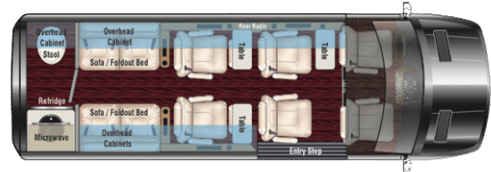

LENGTH

☒	170" 3500 Extended (24'2")	$0
☐	170" 3500 Standard (22'10") (N/A on S5)	$0
☐	144" 2500 (19'7") (D4 Only)	$0

DRIVETRAIN

☒	Rear-Wheel-Drive	$0
☐	All-Wheel-Drive	$12,675

INTERIOR COLOR

☐	White With Black Denali	$0
☐	Black Seats / White Walls With Black Denali	$0
☐	Milkweed With Ash	$0
☐	Milkweed With Walnut Denali	$0
☒	Milkweed With Black Denali	$0
☐	Sand With Walnut Denali	$0
☐	Sand With Black Denali	$0
☐	Ginseng With Black Denali	$0
☐	Graphite With Black Denali	$0
☐	Black Seats / Graphite Walls With Black Denali	$0

PIPING & STICH COLOR

☒	Contrast	$0
☐	Matching	$0

SEATING STYLE

☐	Maybach Seating Pattern	$0
☒	SLS Diamond Seating Pattern	$2,243

WOOD FINISH

☒	Satin Wood Finish	$0
☐	High Gloss Wood Finish	$2,243

EXTERIOR COLOR

☐	Arctic White	$0
☐	Iridium Silver	$1,943
☐	Jet Black	$1,943
☒	Other OEM Color (Choose From List Below)	$1,943
	Tenorite Grey Metallic	
☐	Custom Color (Type Name In Box Below)	$17,993
	____	

WHEELS

☒	All Season Tires & Aluminum Rims	$0
☐	All Season Tires & Black Rims	$3,743

AVAILABLE OPTIONS

☒	Molded Low Profile Spoiler	$1,943
☒	Seat Heat & Massage For All Captains	$1,943
☒	4-Camera System & Dash Monitor	$2,543
☐	Wireless Internet Router & Apple TV	$2,543
☐	Freedom 600 Package	$22,493
☐	Power Awning	$3,743
☐	Space-X STARLINK Satellite System	$7,343
☐	Outside Entertainment	$743
☐	Custom Roof Rack & Ladder	$6,893
☐	Air Ride Suspension System	$14,843

D6