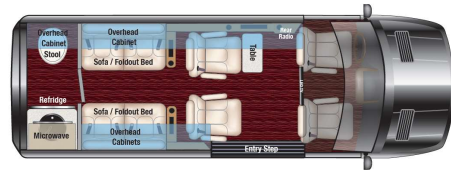

WHEELS

<input checked="" type="checkbox"/>	All Season Tires & Aluminum Rims	\$0
<input type="checkbox"/>	All Season Tires & Black Rims	\$3,743

AVAILABLE OPTIONS

<input checked="" type="checkbox"/>	Molded Low Profile Spoiler	\$1,943
<input checked="" type="checkbox"/>	Seat Heat & Massage For All Captains	\$1,943
<input checked="" type="checkbox"/>	4-Camera System & Dash Monitor	\$2,543
<input type="checkbox"/>	Wireless Internet Router & Apple TV	\$2,543
<input type="checkbox"/>	Freedom 600 Package	\$22,493
<input type="checkbox"/>	Power Awning	\$3,743
<input type="checkbox"/>	Space-X STARLINK Satellite System	\$7,343
<input type="checkbox"/>	Outside Entertainment	\$743
<input type="checkbox"/>	Custom Roof Rack & Ladder	\$6,893
<input type="checkbox"/>	Air Ride Suspension System	\$14,843

D6

S5

D4

ADDITIONAL EQUIPMENT

10" Front Radio w/ Navigation	\$3,743

NOTES

BASE AMOUNT	\$215,543
OPTIONS SUBTOTAL	\$14,355
DESTINATION CHARGE	\$3,000
TOTAL AMOUNT	\$232,898

MSRP