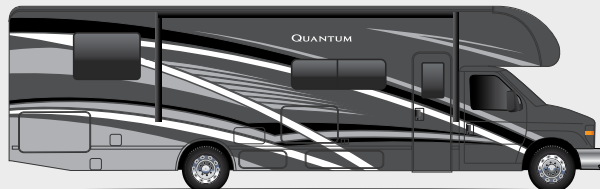

Exteriors and Floor Plans

QUANTUM LC - STANDARD GRAPHICS

QUANTUM PARTIAL PAINT - BLUE OYSTER

QUANTUM PARTIAL PAINT - PEARL WHITE

QUANTUM FULL BODY PAINT - LAKE TAHOE

QUANTUM FULL BODY PAINT - SILVER CREEK

LC22