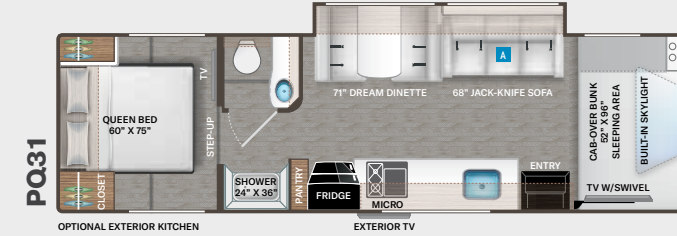

LC25

LC26

LT27

LC28

KW29

LF31

PQ31

WS31

Option Available on Select Floor Plans:

OPTIONAL THEATER SEATING

Interiors

KW29, LF31, PQ31, WS31 ONLY

WEATHERED CHERRY

CALI COLLECTION
LC22, LC25, LC26, LT27 & LC28
OPTIONAL ON KW29, LF31, PQ31, WS31

CALIFORNIA WHITE