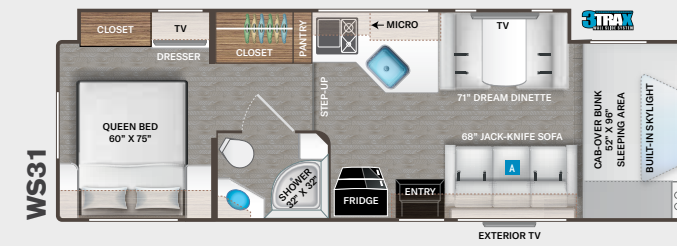

LC25

LC26

LT27

LC28

KW29

LF31

PQ31

WS31

Option Available on Select Floor Plans:

OPTIONAL THEATER SEATING

Interiors

KW29, LF31, PQ31, WS31 ONLY

WEATHERED CHERRY

CALI COLLECTION
LC22, LC25, LC26, LT27 & LC28
OPTIONAL ON KW29, LF31, PQ31, WS31

CALIFORNIA WHITE

BEDROOM & BATHROOM

- Full Size Bed (LC22)
- Queen Size Bed (LC26, LC28, LF31, PQ31, & WS31)
- Queen Size Murphy Bed (LC25)
- King Size Bed (LT27, & KW29)
- Hallway Bunk Beds with Telescoping Ladder (LF31)

ENTERTAINMENT

- 39" Smart TV on Manual Swivel in Cab-Over (LC22, LC25, LC26, LT27, & PQ31)
- 39" Smart TV in Living Area (LC28, KW29, LF31, & WS31)
- 32" Smart TV in Bedroom (N/A - LC22)
- Tablet Holders and USB Charge Ports in Bunk Beds (LF31)
- Living Area Speaker for Dash Radio
- Cable TV & CAT6 Video Distribution Ready
- Satellite Mounting Backer in Roof