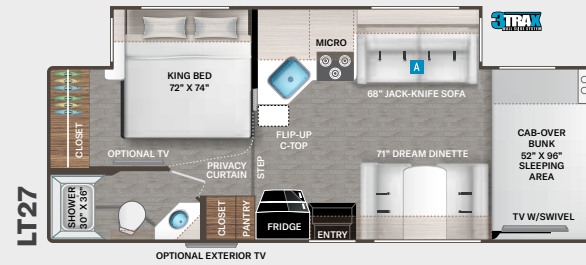

Exteriors and Floor Plans

LC26

Option Available on Select Floor Plans:

Interiors

KW29, LF31, PQ31, WS31 ONLY

CALI COLLECTION
LC22, LC25, LC26, LT27 & LC28
OPTIONAL ON KW29, LF31, PQ31, WS31

QUANTUM® & QUANTUM LC™

Use your phone's camera to find out more information. Just scan the code!