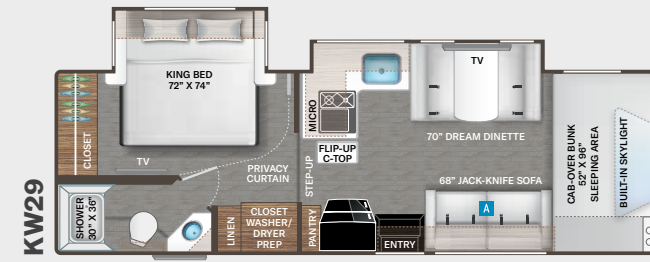

LC25

LC26

LT27

LC28

KW29

LF31

PQ31

WS31

Option Available on Select Floor Plans:

OPTIONAL THEATER SEATING

Interiors

KW29, LF31, PQ31, WS31 ONLY

WEATHERED CHERRY

CALI COLLECTION
LC22, LC25, LC26, LT27 & LC28
OPTIONAL ON KW29, LF31, PQ31, WS31

CALIFORNIA WHITE

ENTERTAINMENT

- 39" Smart TV on Manual Swivel in Cab-Over (LC22, LC25, LC26, LT27, & PQ31)
- 39" Smart TV in Living Area (LC28, KW29, LF31, & WS31)
- 32" Smart TV in Bedroom (N/A - LC22)
- Tablet Holders and USB Charge Ports in Bunk Beds (LF31)
- Living Area Speaker for Dash Radio
- Cable TV & CAT6 Video Distribution Ready
- Satellite Mounting Backer in Roof