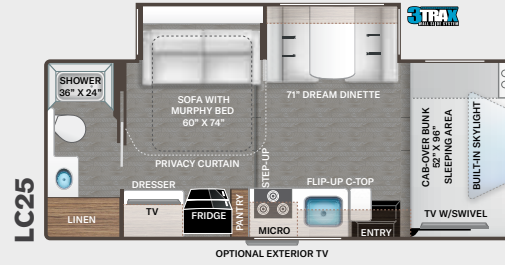

LC25

LC26

LT27

LC28

KW29

LF31

PQ31

WS31

ENTERTAINMENT

- 39" Smart TV on Manual Swivel in Cab-Over (LC22, LC25, LC26, LT27, & PQ31)
- 39" Smart TV in Living Area (LC28, KW29, LF31, & WS31)
- 32" Smart TV in Bedroom (N/A - LC22)
- Tablet Holders and USB Charge Ports in Bunk Beds (LF31)
- Living Area Speaker for Dash Radio
- Cable TV & CAT6 Video Distribution Ready
- Satellite Mounting Backer in Roof