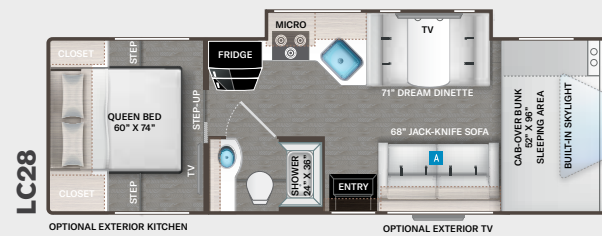

LT27

WS31

LC28