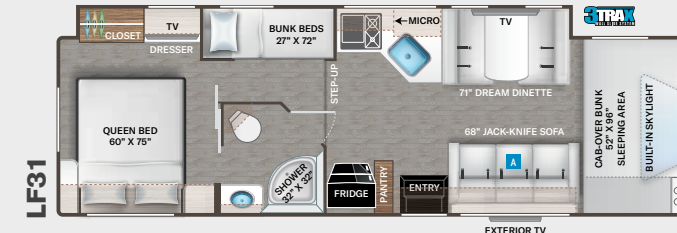

LC25

LC26

LT27

LC28

KW29

LF31

PQ31

WS31

Option Available on Select Floor Plans:

OPTIONAL THEATER SEATING

Interiors

KW29, LF31, PQ31, WS31 ONLY

WEATHERED CHERRY

CALI COLLECTION
LC22, LC25, LC26, LT27 & LC28
OPTIONAL ON KW29, LF31, PQ31, WS31

CALIFORNIA WHITE

ENTERTAINMENT

- 39" Smart TV on Manual Swivel in Cab-Over (LC22, LC25, LC26, LT27, & PQ31)
- 39" Smart TV in Living Area (LC28, KW29, LF31, & WS31)
- 32" Smart TV in Bedroom (N/A - LC22)
- Tablet Holders and USB Charge Ports in Bunk Beds (LF31)
- Living Area Speaker for Dash Radio
- Cable TV & CAT6 Video Distribution Ready
- Satellite Mounting Backer in Roof