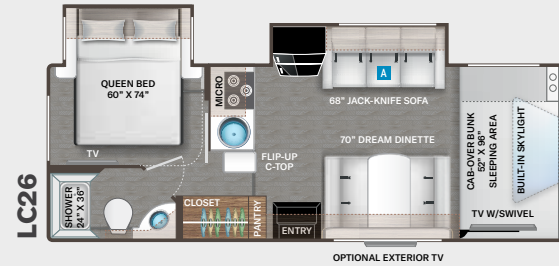

Exteriors and Floor Plans

LC25

Option Available on Select Floor Plans:

Interiors

KW29, LF31, PQ31, WS31 ONLY

CALI COLLECTION
LC22, LC25, LC26, LT27 & LC28
OPTIONAL ON KW29, LF31, PQ31, WS31

QUANTUM® & QUANTUM LC™

Use your phone's camera to find out more information. Just scan the code!