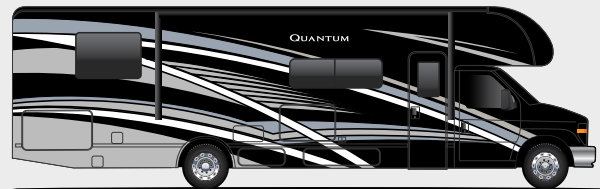

Exteriors and Floor Plans

QUANTUM LC - STANDARD GRAPHICS

QUANTUM PARTIAL PAINT - BLUE OYSTER

QUANTUM PARTIAL PAINT - PEARL WHITE

QUANTUM FULL BODY PAINT - LAKE TAHOE

QUANTUM FULL BODY PAINT - SILVER CREEK

LC22