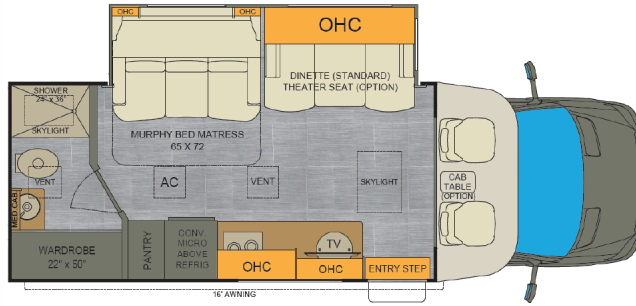

Featured to the right, we have the Vienna 25RML in our Titanium décor. Adding to the look is the elegant Cashmere cabinetry with optional 90 sheen high gloss finish.

Renegade
VIENNA
AT A GLANCE

Exterior height **11'**
Exterior width **92 1/4"**
Exterior length **25' 6"**
Interior height **80"**
Interior Width **89.5"**

Fuel capacity **24.5 Gallons**
Fresh water capacity **34 Gallons**
Grey water capacity **29 Gallons**
Black water capacity **29 Gallons**

KEY FEATURES

- Full paint – five color options
- Full coach multiplex system with app control
- Four point hydraulic leveling system with app control
- Full length awning with wind sensor and LED Lights
- Side hinged and insulated exterior storage doors
- Convenient and enclosed LP quick connect
- Truma™ AquaGo Comfort Plus water heater
- Four aluminum wheels
- 2000w true sine wave inverter
- Two Maxx Air™ fans with rain sensors
- Solid hardwood cabinets and solid surface countertops
- 330W solar panel

25FWS - 25' Full wall slide w/cabover storage

25RML - 25' Murphy bed w/cabover storage

25TBN - 25' Twin beds w/ cabover storage

25FWC - 25' Full wall slide w/ cabover bunk

25RMC - 25' Murphy bed w/ cabover bunk