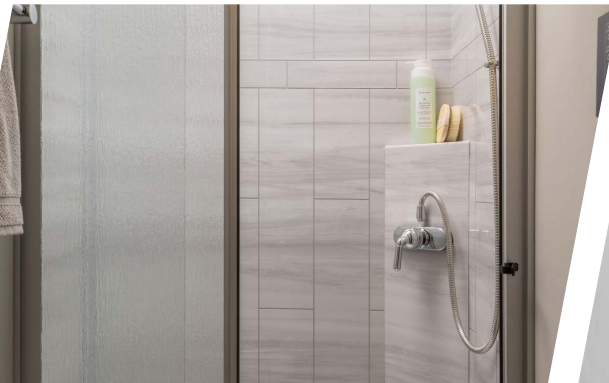

Featured to the right, we have the Vienna 25RML in our Titanium décor. Adding to the look is the elegant Cashmere cabinetry with optional 90 sheen high gloss finish.

Renegade
VIENNA
AT A GLANCE

Exterior height **11'**
Exterior width **92 1/4"**
Exterior length **25' 6"**
Interior height **80"**
Interior Width **89.5"**