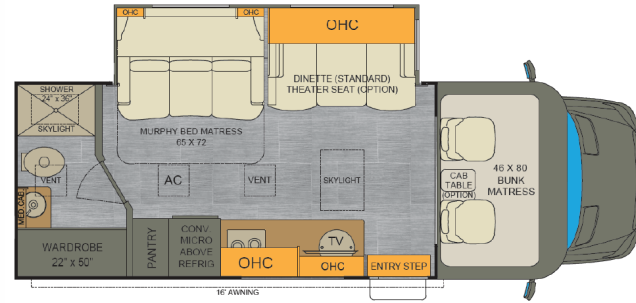

Featured to the right, we have the Vienna 25RML in our Titanium décor. Adding to the look is the elegant Cashmere cabinetry with optional 90 sheen high gloss finish.

Renegade
VIENNA
AT A GLANCE

Exterior height **11'**
Exterior width **92 1/4"**
Exterior length **25' 6"**
Interior height **80"**
Interior Width **89.5"**

Fuel capacity **24.5 Gallons**
Fresh water capacity **34 Gallons**
Grey water capacity **29 Gallons**
Black water capacity **29 Gallons**

KEY FEATURES

- Full paint – five color options
- Full coach multiplex system with app control
- Four point hydraulic leveling system with app control
- Full length awning with wind sensor and LED Lights
- Side hinged and insulated exterior storage doors
- Convenient and enclosed LP quick connect
- Truma™ AquaGo Comfort Plus water heater
- Four aluminum wheels
- 2000w true sine wave inverter
- Two Maxx Air™ fans with rain sensors
- Solid hardwood cabinets and solid surface countertops
- 330W solar panel

25FWS - 25' Full wall slide w/cabover storage

25RML - 25' Murphy bed w/cabover storage

25TBN - 25' Twin beds w/ cabover storage

25FWC - 25' Full wall slide w/ cabover bunk

25RMC - 25' Murphy bed w/ cabover bunk

25TBC - 25' Twin beds w/ cabover bunk

INTERIOR DÉCORS

GEMSTONE

VANILLA FROST

TITANIUM

CABINETS

CASHMERE

LAKEWOOD