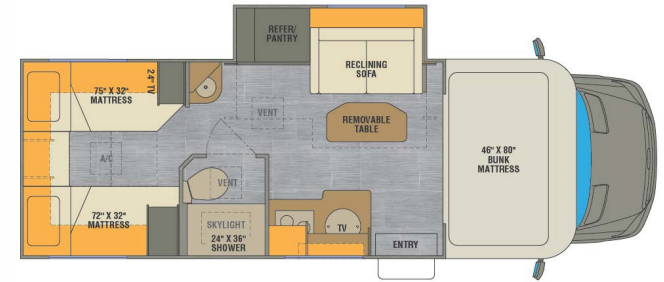

Featured to the right, we have the Vienna 25RML in our Titanium décor. Adding to the look is the elegant Cashmere cabinetry with optional 90 sheen high gloss finish.

Renegade
VIENNA
AT A GLANCE

Exterior height **11'**
Exterior width **92 1/4"**
Exterior length **25' 6"**
Interior height **80"**
Interior Width **89.5"**

Fuel capacity **24.5 Gallons**
Fresh water capacity **34 Gallons**
Grey water capacity **29 Gallons**
Black water capacity **29 Gallons**

KEY FEATURES

- Full paint – five color options
- Full coach multiplex system with app control
- Four point hydraulic leveling system with app control
- Full length awning with wind sensor and LED Lights
- Side hinged and insulated exterior storage doors
- Convenient and enclosed LP quick connect
- Truma™ AquaGo Comfort Plus water heater
- Four aluminum wheels
- 2000w true sine wave inverter
- Two Maxx Air™ fans with rain sensors
- Solid hardwood cabinets and solid surface countertops
- 330W solar panel

25FWS - 25' Full wall slide w/cabover storage

25RML - 25' Murphy bed w/cabover storage

25TBN - 25' Twin beds w/ cabover storage

25FWC - 25' Full wall slide w/ cabover bunk

25RMC - 25' Murphy bed w/ cabover bunk

25TBC - 25' Twin beds w/ cabover bunk

INTERIOR DÉCORS

GEMSTONE

VANILLA FROST

TITANIUM

CABINETS

CASHMERE

LAKEWOOD