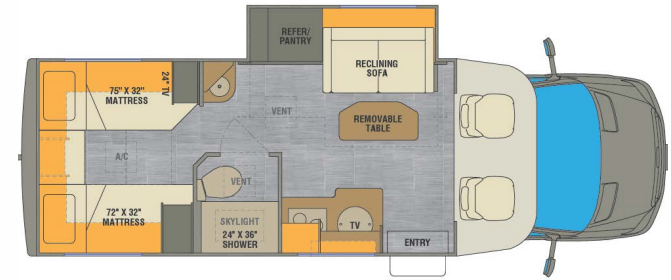

Featured to the right, we have the Vienna 25RML in our Titanium décor. Adding to the look is the elegant Cashmere cabinetry with optional 90 sheen high gloss finish.

Renegade
VIENNA
AT A GLANCE

Exterior height **11'**
Exterior width **92 1/4"**
Exterior length **25' 6"**
Interior height **80"**
Interior Width **89.5"**

Fuel capacity **24.5 Gallons**
Fresh water capacity **34 Gallons**
Grey water capacity **29 Gallons**
Black water capacity **29 Gallons**

KEY FEATURES

- Full paint – five color options
- Full coach multiplex system with app control
- Four point hydraulic leveling system with app control
- Full length awning with wind sensor and LED Lights
- Side hinged and insulated exterior storage doors
- Convenient and enclosed LP quick connect
- Truma™ AquaGo Comfort Plus water heater
- Four aluminum wheels
- 2000w true sine wave inverter
- Two Maxx Air™ fans with rain sensors
- Solid hardwood cabinets and solid surface countertops
- 330W solar panel

25FWS - 25' Full wall slide w/cabover storage

25RML - 25' Murphy bed w/cabover storage

25TBN - 25' Twin beds w/ cabover storage

25FWC - 25' Full wall slide w/ cabover bunk

25RMC - 25' Murphy bed w/ cabover bunk