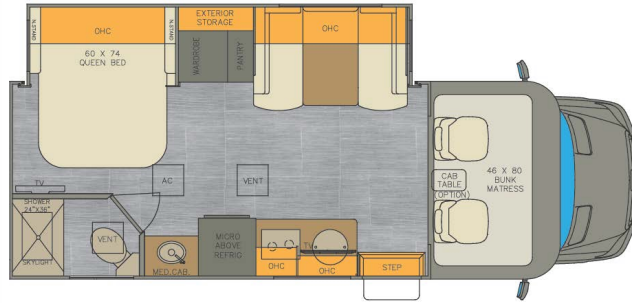

Featured to the right, we have the Vienna 25RML in our Titanium décor. Adding to the look is the elegant Cashmere cabinetry with optional 90 sheen high gloss finish.

Renegade
VIENNA
AT A GLANCE

Exterior height **11'**
Exterior width **92 1/4"**
Exterior length **25' 6"**
Interior height **80"**
Interior Width **89.5"**

Fuel capacity **24.5 Gallons**
Fresh water capacity **34 Gallons**
Grey water capacity **29 Gallons**
Black water capacity **29 Gallons**

KEY FEATURES

- Full paint – five color options
- Full coach multiplex system with app control
- Four point hydraulic leveling system with app control
- Full length awning with wind sensor and LED Lights
- Side hinged and insulated exterior storage doors
- Convenient and enclosed LP quick connect
- Truma™ AquaGo Comfort Plus water heater
- Four aluminum wheels
- 2000w true sine wave inverter
- Two Maxx Air™ fans with rain sensors
- Solid hardwood cabinets and solid surface countertops
- 330W solar panel

25FWS - 25' Full wall slide w/cabover storage

25RML - 25' Murphy bed w/cabover storage

25TBN - 25' Twin beds w/ cabover storage

25FWC - 25' Full wall slide w/ cabover bunk

25RMC - 25' Murphy bed w/ cabover bunk