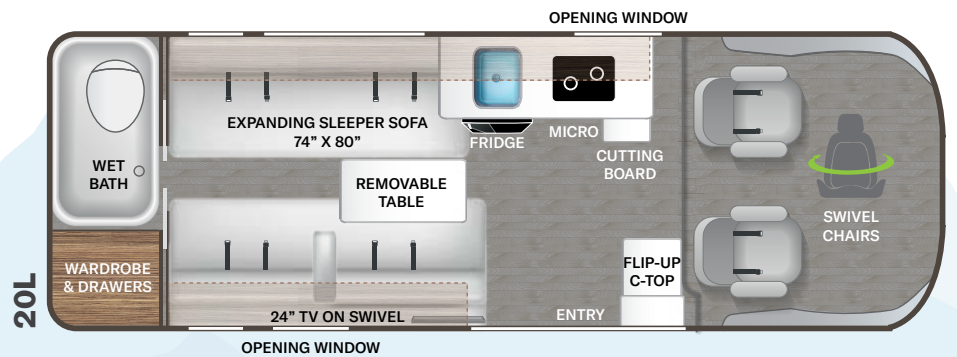

CHARCOAL

SILVER

WHITE

FLOORING

CABINERY

## ENTERTAINMENT

- ♦ 24" TV in Living Area with Outdoor Viewing Capability (20A, 20L & 20K)
- ♦ 24" TV in Rear Living Area (20J)
- ♦ Electronics Cabinet with HDMI Cable & USB Charging Ports Throughout
- ♦ Winegard® Connect™ 2.0 WiFi / 4G / Digital TV Antenna
- ♦ Cable TV Ready
- ♦ HS/DSS Satellite Ready