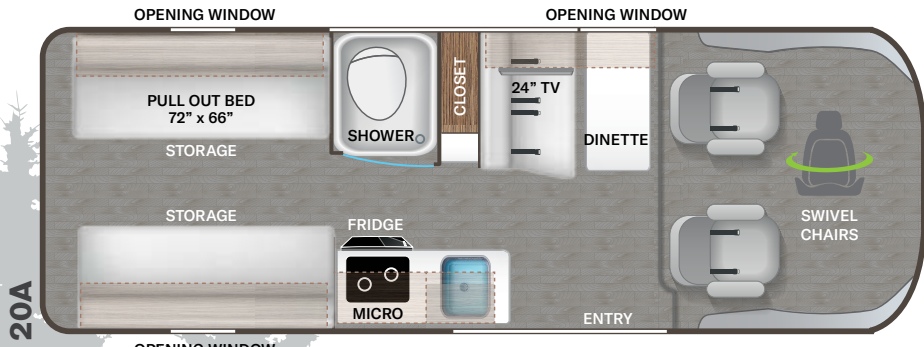

CHARCOAL

SILVER

WHITE

FLOORING

CABINERY

## INTERIOR

- ♦ Residential Vinyl Flooring
- ♦ Metal Entry Grab Handle
- ♦ Soft Touch Vinyl Ceiling
- ♦ Two (2) Three-Point Seat Belts in Booth Dinette (20A)
- ♦ Two (2) Lap Belts in Sofa (20J, 20K & 20L)
- ♦ Two (2) Three-Point Seat Belts in Rear Lounge (20J)
- ♦ Collapsible Dinette Table (20A)
- ♦ Removable Table on Swing Arm (20J & 20K)
- ♦ Removable Sofa Tables (20L)
- ♦ Welformed Interior Wall Panels
- ♦ TecnoForm® S.p.A. Euro-Style Cabinet Doors
- ♦ LED Lighting
- ♦ Window Privacy Roller Shades
- ♦ Large Opening Side Windows
- ♦ Large Skylight in Living Area (20A & 20J)

## ENTERTAINMENT

- ♦ 24" TV in Living Area with Outdoor Viewing Capability (20A, 20L & 20K)
- ♦ 24" TV in Rear Living Area (20J)
- ♦ Electronics Cabinet with HDMI Cable & USB Charging Ports Throughout
- ♦ Winegard® Connect™ 2.0 WiFi / 4G / Digital TV Antenna
- ♦ Cable TV Ready
- ♦ HS/DSS Satellite Ready