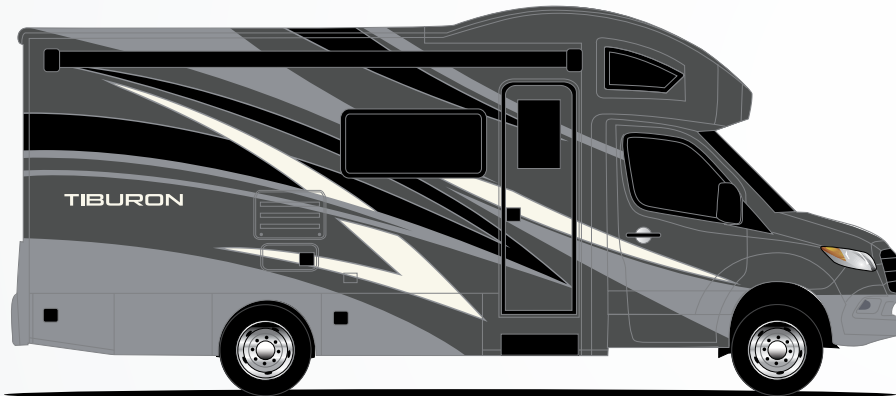

TIBURON™

DEL MAR

MODESTO

Featured Highlights

CONSTRUCTION & EXTERIOR

- Mercedes-Benz® Sprinter Chassis with 3.0L V6, 188HP & 325 lb.-ft. Torque
- Mercedes-Benz® Safety Package: Active Braking Assist, Attention Assist, Active Lane Keeping Assist, Wet Wiper System & Distance Regulator Distronic Plus
- Premium One-Piece TPO Roof
- One-Piece Fiberglass Front Cap with Skylight & Interior Power Shade
- Full-Body Paint Package with Gel Coated Sidewalls, Invisible Front Paint Protection
- Side Hinged Slab Compartment Doors
- Lighted Rotocast Storage Compartments
- Two Stage Armless Power Patio Awning with Integrated LED Lighting
- Slideout Room Topper Awning(s)
- Roof Ladder (24FB & 24TT)
- Electric Entry Steps
- Frameless Windows
- 5,000-lb. Trailer Hitch