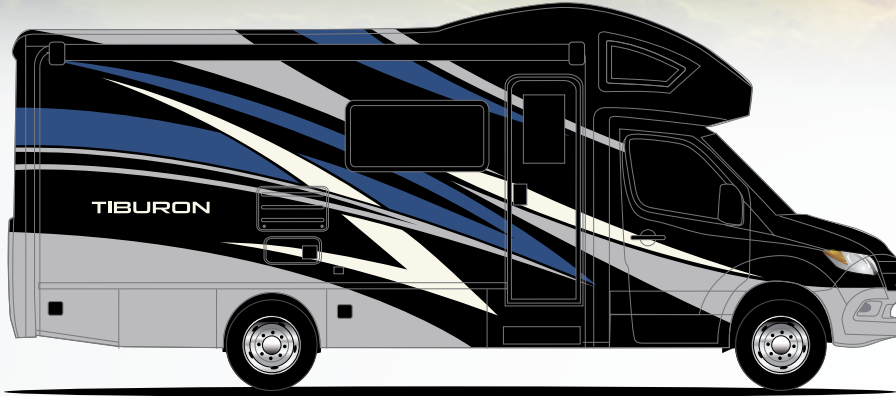

TIBURON™

DEL MAR

MODESTO

Featured Highlights

CONSTRUCTION & EXTERIOR

- Mercedes-Benz® Sprinter Chassis with 3.0L V6, 188HP & 325 lb.-ft. Torque
- Mercedes-Benz® Safety Package: Active Braking Assist, Attention Assist, Active Lane Keeping Assist, Wet Wiper System & Distance Regulator Distronic Plus
- Premium One-Piece TPO Roof
- One-Piece Fiberglass Front Cap with Skylight & Interior Power Shade
- Full-Body Paint Package with Gel Coated Sidewalls, Invisible Front Paint Protection
- Side Hinged Slab Compartment Doors
- Lighted Rotocast Storage Compartments
- Two Stage Armless Power Patio Awning with Integrated LED Lighting
- Slideout Room Topper Awning(s)
- Roof Ladder (24FB & 24TT)
- Electric Entry Steps
- Frameless Windows
- 5,000-lb. Trailer Hitch