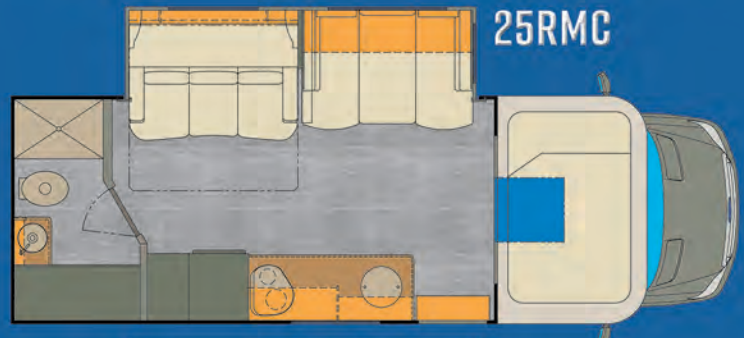

FLOOR PLAN OPTIONS

PAINT OPTIONS

INTERIOR OPTIONS

STANDARD & OPTIONAL FEATURES

CONSTRUCTION & EXTERIOR FEATURES

- Smooth, one-piece fiberglass wall surface
- 3-color full body paint available in 5 decor choices
- Welded tubular aluminum vacuum-bonded sidewall, roof and slide-out room walls
- Color rear vision camera
- Color side vision cameras integrated into rear view mirrors
- Crowned one-piece fiberglass roof surface
- Vacuum-bonded and welded tubular aluminum floor frame
- Azdel Composite Substrate on sidewalls, roof and slide-room boxes
- Large exterior luggage compartments
- Aluminum side-swing luggage doors with single handle latches
- Fiberglass molded rear wheel skirts and front chin spoiler
- Molded fiberglass front and rear caps and cab transitions
- Aluminum wheels on front and outer rear wheels
- Large frameless dual pane windows with screens
- Radius RV entrance door with screen and deadbolt
- Keyless entry door keypad
- Automatic electric double entry step with non-skid treads
- Girard lateral arm awning with LED lights
- LED Brake, turn and high-mount brake lights
- Four-point fully automatic leveling jacks
- 110V exterior GFI electrical outlet on curbside sidewall
- Lighted utility bay with exterior faucet, park cable, city water fill and dump valves
- Marine Grade 30 amp quick connect block
- 3,500 lb. tow hitch with 7-way plug; actual towing capacity varies
- RVIA certified