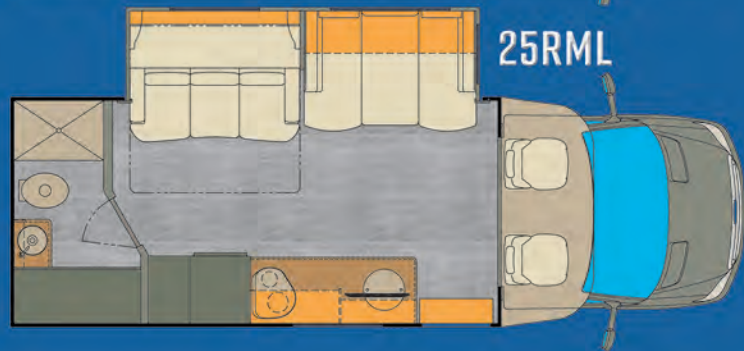

FLOOR PLAN OPTIONS

PAINT OPTIONS

INTERIOR OPTIONS

STANDARD & OPTIONAL FEATURES

CONSTRUCTION & EXTERIOR FEATURES

- Smooth, one-piece fiberglass wall surface
- 3-color full body paint available in 5 decor choices
- Welded tubular aluminum vacuum-bonded sidewall, roof and slide-out room walls
- Color rear vision camera
- Color side vision cameras integrated into rear view mirrors
- Crowned one-piece fiberglass roof surface
- Vacuum-bonded and welded tubular aluminum floor frame
- Azdel Composite Substrate on sidewalls, roof and slide-room boxes
- Large exterior luggage compartments
- Aluminum side-swing luggage doors with single handle latches
- Fiberglass molded rear wheel skirts and front chin spoiler
- Molded fiberglass front and rear caps and cab transitions
- Aluminum wheels on front and outer rear wheels
- Large frameless dual pane windows with screens
- Radius RV entrance door with screen and deadbolt
- Keyless entry door keypad
- Automatic electric double entry step with non-skid treads
- Girard lateral arm awning with LED lights
- LED Brake, turn and high-mount brake lights
- Four-point fully automatic leveling jacks
- 110V exterior GFI electrical outlet on curbside sidewall
- Lighted utility bay with exterior faucet, park cable, city water fill and dump valves
- Marine Grade 30 amp quick connect block
- 3,500 lb. tow hitch with 7-way plug; actual towing capacity varies
- RVIA certified