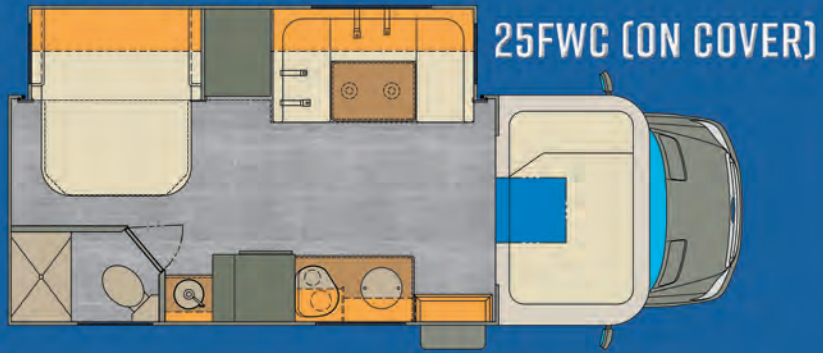

FLOOR PLAN OPTIONS

PAINT OPTIONS

INTERIOR OPTIONS

STANDARD & OPTIONAL FEATURES

CONSTRUCTION & EXTERIOR FEATURES

- Smooth, one-piece fiberglass wall surface
- 3-color full body paint available in 5 decor choices
- Welded tubular aluminum vacuum-bonded sidewall, roof and slide-out room walls
- Color rear vision camera
- Color side vision cameras integrated into rear view mirrors
- Crowned one-piece fiberglass roof surface
- Vacuum-bonded and welded tubular aluminum floor frame
- Azdel Composite Substrate on sidewalls, roof and slide-room boxes
- Large exterior luggage compartments
- Aluminum side-swing luggage doors with single handle latches
- Fiberglass molded rear wheel skirts and front chin spoiler
- Molded fiberglass front and rear caps and cab transitions
- Aluminum wheels on front and outer rear wheels
- Large frameless dual pane windows with screens
- Radius RV entrance door with screen and deadbolt
- Keyless entry door keypad
- Automatic electric double entry step with non-skid treads
- Girard lateral arm awning with LED lights
- LED Brake, turn and high-mount brake lights
- Four-point fully automatic leveling jacks
- 110V exterior GFI electrical outlet on curbside sidewall
- Lighted utility bay with exterior faucet, park cable, city water fill and dump valves
- Marine Grade 30 amp quick connect block
- 3,500 lb. tow hitch with 7-way plug; actual towing capacity varies
- RVIA certified