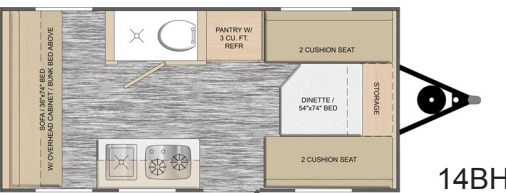

# TLRV

NO LIMITS • NO LIMITS  
**ROVE LITE**  
 BUILT BY TLRV  
**Floor Plans**

*Get off the Road!*

	14FD	14FL	14BH	16RB
Hitch Weight	188	220	184	154
Hitch Height	17"	17"	17"	17"
Hitch height w/ORP	23"	23"	23"	n/a
UVW (average in lbs)	1702	1846	1748	2020
CCC (lbs)	798	654	752	1480
GVWR (lbs)	2500	2500	2500	3500
Exterior Length	16'6"	16'6"	16'6"	18'9"
Exterior Height	8'1"	8'1"	8'1"	8'1"
Exterior Height w/ORP	9'	9'	9'	n/a
Exterior Width	7'11"	7'11"	7'11"	7'11"
Fresh Water	10 gal	10 gal	10 gal	10 gal
Gray Water	30 gal	30 gal	30 gal	30 gal
Black Water	5 gal	5 gal	5 gal	30 gal
Awning Size	9'	9'	9'	9'
Main Bed Size	54"x74"	50"x74"	54"x74"	48"x75"
Dinnette bed size	n/a	24"x74"	n/a	n/a
Upper bunk size	n/a	n/a	32"x74"	n/a
Lower bunk size	n/a	n/a	36"x74"	n/a
Bunk Capacity	n/a	n/a	150lbs	n/a