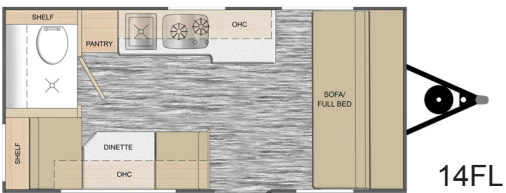

# TLRV

NO LIMITS • NO LIMITS  
**ROVE LITE**  
 BUILT BY TLRV  
**Floor Plans**

*Get off the Road!*

	14FD	14FL	14BH	16RB
Hitch Weight	188	220	184	154
Hitch Height	17"	17"	17"	17"
Hitch height w/ORP	23"	23"	23"	n/a
UVW (average in lbs)	1702	1846	1748	2020
CCC (lbs)	798	654	752	1480
GVWR (lbs)	2500	2500	2500	3500
Exterior Length	16'6"	16'6"	16'6"	18'9"
Exterior Height	8'1"	8'1"	8'1"	8'1"
Exterior Height w/ORP	9'	9'	9'	n/a
Exterior Width	7'11"	7'11"	7'11"	7'11"
Fresh Water	10 gal	10 gal	10 gal	10 gal
Gray Water	30 gal	30 gal	30 gal	30 gal
Black Water	5 gal	5 gal	5 gal	30 gal
Awning Size	9'	9'	9'	9'
Main Bed Size	54"x74"	50"x74"	54"x74"	48"x75"
Dinnette bed size	n/a	24"x74"	n/a	n/a
Upper bunk size	n/a	n/a	32"x74"	n/a
Lower bunk size	n/a	n/a	36"x74"	n/a
Bunk Capacity	n/a	n/a	150lbs	n/a