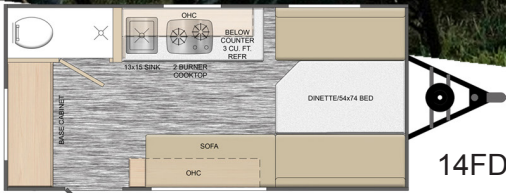

# TLRV

NO LIMITS • NO LIMITS  
**ROVE LITE**  
 BUILT BY TLRV  
**Floor Plans**

*Get off the Road!*

	14FD	14FL	14BH	16RB
Hitch Weight	188	220	184	154
Hitch Height	17"	17"	17"	17"
Hitch height w/ORP	23"	23"	23"	n/a
UVW (average in lbs)	1702	1846	1748	2020
CCC (lbs)	798	654	752	1480
GVWR (lbs)	2500	2500	2500	3500
Exterior Length	16'6"	16'6"	16'6"	18'9"
Exterior Height	8'1"	8'1"	8'1"	8'1"
Exterior Height w/ORP	9'	9'	9'	n/a
Exterior Width	7'11"	7'11"	7'11"	7'11"
Fresh Water	10 gal	10 gal	10 gal	10 gal
Gray Water	30 gal	30 gal	30 gal	30 gal
Black Water	5 gal	5 gal	5 gal	30 gal
Awning Size	9'	9'	9'	9'
Main Bed Size	54"x74"	50"x74"	54"x74"	48"x75"
Dinnette bed size	n/a	24"x74"	n/a	n/a
Upper bunk size	n/a	n/a	32"x74"	n/a
Lower bunk size	n/a	n/a	36"x74"	n/a
Bunk Capacity	n/a	n/a	150lbs	n/a