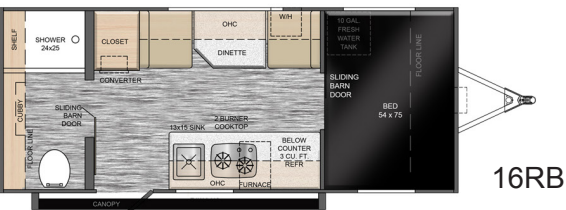

# TLRV

NO LIMITS • NO LIMITS  
**ROVE LITE**  
 BUILT BY TLRV  
**Floor Plans**

*Get off the Road!*

	14FD	14FL	14BH	16RB
Hitch Weight	188	220	184	154
Hitch Height	17"	17"	17"	17"
Hitch height w/ORP	23"	23"	23"	n/a
UVW (average in lbs)	1702	1846	1748	2020
CCC (lbs)	798	654	752	1480
GVWR (lbs)	2500	2500	2500	3500
Exterior Length	16'6"	16'6"	16'6"	18'9"
Exterior Height	8'1"	8'1"	8'1"	8'1"
Exterior Height w/ORP	9'	9'	9'	n/a
Exterior Width	7'11"	7'11"	7'11"	7'11"
Fresh Water	10 gal	10 gal	10 gal	10 gal
Gray Water	30 gal	30 gal	30 gal	30 gal
Black Water	5 gal	5 gal	5 gal	30 gal
Awning Size	9'	9'	9'	9'
Main Bed Size	54"x74"	50"x74"	54"x74"	48"x75"
Dinnette bed size	n/a	24"x74"	n/a	n/a
Upper bunk size	n/a	n/a	32"x74"	n/a
Lower bunk size	n/a	n/a	36"x74"	n/a
Bunk Capacity	n/a	n/a	150lbs	n/a