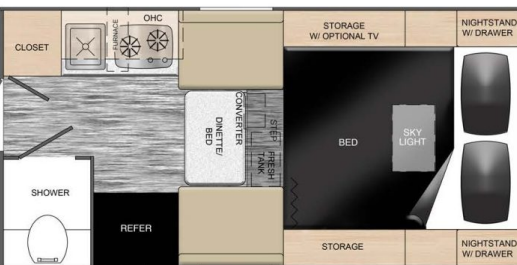

NEW for 2023!
UP COUNTRY

A new twist on an old favorite.

Starting with our two most popular floorplans, we have taken what great about them and made them even better. Our all-new laminated construction provides more structural strength while decreasing weight. A standard North/South bed means you don't have to sacrifice comfort to go Up Country.

North-South Bed Standard • Laminated Structure • 200W Solar Standard
 Redesigned Bed area cabinetry • On-Demand Water Heater

Up Country 650

Dry Weight	1250lbs	Ext. Height (no A/C)	87"
Ext. Length	164"	Ext. Height (w/ A/C)	99"
Ext. Width	87"	Int. Height	80"
Ext. Floor Length	74.5"	C.O.G. (From Front)	26.5"
Ext. Floor Width	45.5"	Cabover Bed	74"x60"
Table	18"x35"	Fresh Water	13 gal.

Up Country 775

Dry Weight	1450lbs	Ext. Height (no A/C)	87"
Ext. Length	176"	Ext. Height (w/ A/C)	99"
Ext. Width	87"	Int. Height	80"
Ext. Floor Length	93.5"	C.O.G. (From Front)	35"
Ext. Floor Width	45.5"	Cabover Bed	74"x60"
Table	18"x35"	Fresh Water	13 gal.