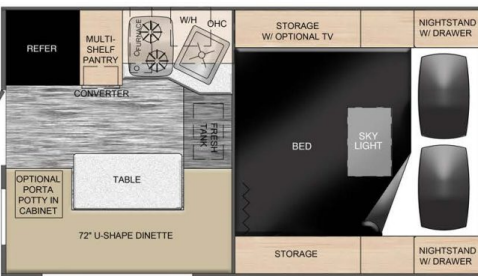

NEW for 2023!
UP COUNTRY

A new twist on an old favorite.

Starting with our two most popular floorplans, we have taken what great about them and made them even better. Our all-new laminated construction provides more structural strength while decreasing weight. A standard North/South bed means you don't have to sacrifice comfort to go Up Country.

North-South Bed Standard • Laminated Structure • 200W Solar Standard
 Redesigned Bed area cabinetry • On-Demand Water Heater

Up Country 650

Dry Weight	1250lbs	Ext. Height (no A/C)	87"
Ext. Length	164"	Ext. Height (w/ A/C)	99"
Ext. Width	87"	Int. Height	80"
Ext. Floor Length	74.5"	C.O.G. (From Front)	26.5"
Ext. Floor Width	45.5"	Cabover Bed	74"x60"
Table	18"x35"	Fresh Water	13 gal.

Up Country 775

Dry Weight	1450lbs	Ext. Height (no A/C)	87"
Ext. Length	176"	Ext. Height (w/ A/C)	99"
Ext. Width	87"	Int. Height	80"
Ext. Floor Length	93.5"	C.O.G. (From Front)	35"
Ext. Floor Width	45.5"	Cabover Bed	74"x60"
Table	18"x35"	Fresh Water	13 gal.