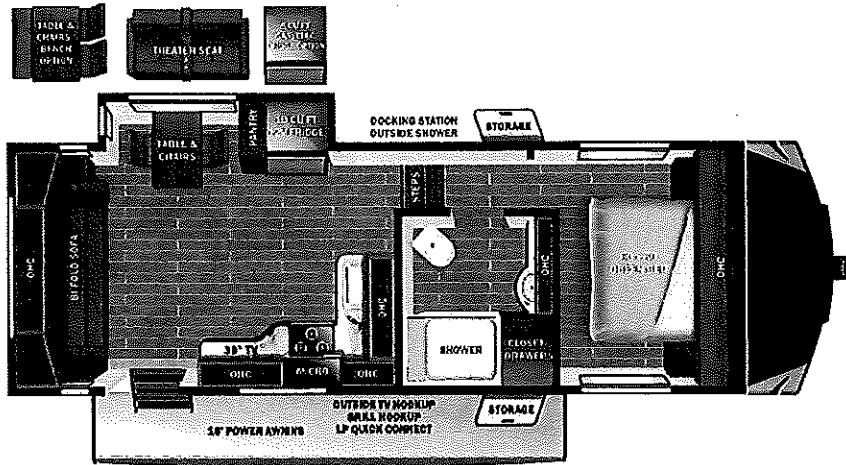

UNIT TOTAL **67,329.00**

DEALER INSTALLED OPTIONS

Freight \$ 3500

Total \$ 70,829

We Do Not Charge for the PDL.

Manufacturer's Suggested Retail Price \$67,329.00

TOTAL AMOUNT DOES NOT INCLUDE STATE AND LOCAL TAXES OR LICENSE FEES. THE PRICE SHOWN ABOVE MAY OR MAY NOT BE REPRESENTATIVE OF THE ACTUAL SELLING PRICE OF SIMILAR RECREATIONAL VEHICLES IN YOUR AREA.

UVW

7099 lbs

Sleeps

Length

27' 5"

DIMENSIONS

Exterior height:.....157.00"
 Exterior width:.....100.00"

WEIGHTS