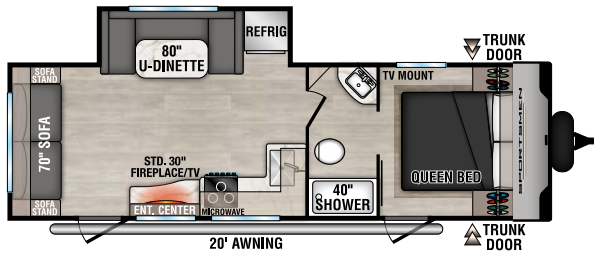

SPORTSMEN

SE

RECREATIONAL
VEHICLES

VALUE-PACKED TRAVEL TRAILERS

NEW

241BHKSE

UVW - 5,670 | Exterior Length - 28' 8" | Sleeps - 7

241RKSE

UVW - 5,610 | Exterior Length - 28' 2" | Sleeps - 5

251RSSE

UVW - 5,760 | Exterior Length - 29' 7" | Sleeps - 6

260BHSE

UVW - 4,990 | Exterior Length - 28' 7" | Sleeps - 9

261BHKSE

UVW - 6,270 | Exterior Length - 31' 7" | Sleeps - 9

292RBKSE

UVW - 7,070 | Exterior Length - 32' 11" | Sleeps - 5

2025 SPORTSMEN SE

301BHKSE

UVW - 6,430 | Exterior Length - 32'10" | Sleeps - 10

301DBSE

UVW - 6,360 | Exterior Length - 32'10" | Sleeps - 8

303QBSE