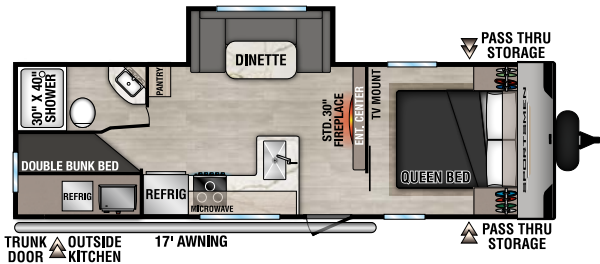

SPORTSMEN

SE

RECREATIONAL
VEHICLES

VALUE-PACKED TRAVEL TRAILERS

NEW

241BHKSE

UVW - 5,670 | Exterior Length - 28' 8" | Sleeps - 7

241RKSE

UVW - 5,610 | Exterior Length - 28' 2" | Sleeps - 5

251RSSE

UVW - 5,760 | Exterior Length - 29' 7" | Sleeps - 6

260BHSE

UVW - 4,990 | Exterior Length - 28' 7" | Sleeps - 9

261BHKSE

UVW - 6,270 | Exterior Length - 31' 7" | Sleeps - 9

292RBKSE

UVW - 7,070 | Exterior Length - 32' 11" | Sleeps - 5

2025 SPORTSMEN SE

301BHKSE

UVW - 6,430 | Exterior Length - 32'10" | Sleeps - 10

301DBSE

UVW - 6,360 | Exterior Length - 32'10" | Sleeps - 8

303QBSE