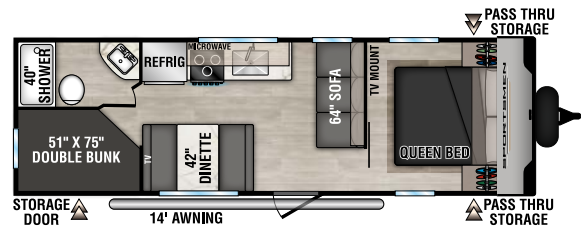

SPORTSMEN

SE

RECREATIONAL
VEHICLES

VALUE-PACKED TRAVEL TRAILERS

NEW

241BHKSE

UVW - 5,670 | Exterior Length - 28' 8" | Sleeps - 7

241RKSE

UVW - 5,610 | Exterior Length - 28' 2" | Sleeps - 5

251RSSE

UVW - 5,760 | Exterior Length - 29' 7" | Sleeps - 6

260BHSE

UVW - 4,990 | Exterior Length - 28' 7" | Sleeps - 9

261BHKSE

UVW - 6,270 | Exterior Length - 31' 7" | Sleeps - 9

292RBKSE

UVW - 7,070 | Exterior Length - 32' 11" | Sleeps - 5

2025 SPORTSMEN SE

301BHKSE

UVW - 6,430 | Exterior Length - 32'10" | Sleeps - 10

301DBSE

UVW - 6,360 | Exterior Length - 32'10" | Sleeps - 8

303QBSE