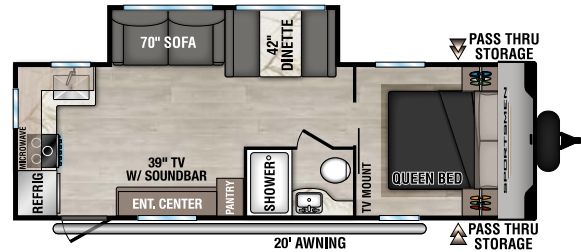

SPORTSMEN

SE

RECREATIONAL
VEHICLES

VALUE-PACKED TRAVEL TRAILERS