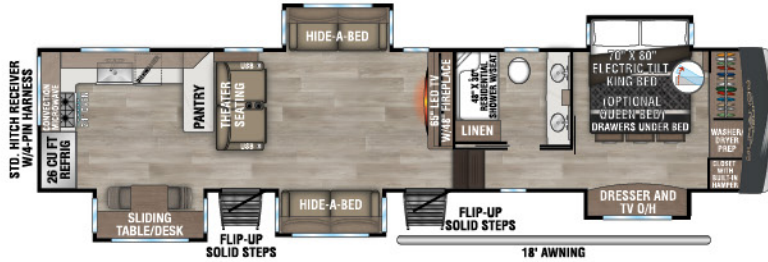

G358RPQ UUV - 13,270 | Exterior Length - 36' 8" | Sleeps - 4

G360REQ UUV - 12,370 | Exterior Length - 37' 1" | Sleeps - 6

G366FBQ UUV - 13,410 | Exterior Length - 40' 5" | Sleeps - 4

NEW

G382MBF UUV - 14,870 | Exterior Length - 42' 5" | Sleeps - 8

2025 DURANGO GOLD

G383RLQ UWW -13,300 | Exterior Length - 41' 5" | Sleeps - 4

NEW

G388FLS UWW -14,930 | Exterior Length - 42' 11" | Sleeps - 6

G391RKF UWW -13,450 | Exterior Length - 42' 5" | Sleeps - 6

NEW

G393MKF UWW -13,990 | Exterior Length - 42' 11" | Sleeps - 6

Durango Gold

KZ RECREATIONAL VEHICLES

985 N 900 W SHIPSEWANA, IN 46565

E: KZ@KZ-RV.COM

WWW.KZ-RV.COM

Due to continual research and advances, manufacturer reserves the right to change specifications, design, price and equipment without notice, and assumes no responsibility for any error in this literature. Some items shown are not included as standard or optional equipment. ©2024 K. Z., Inc., a subsidiary of THOR Industries, Inc. | 12/11/24 | 5M