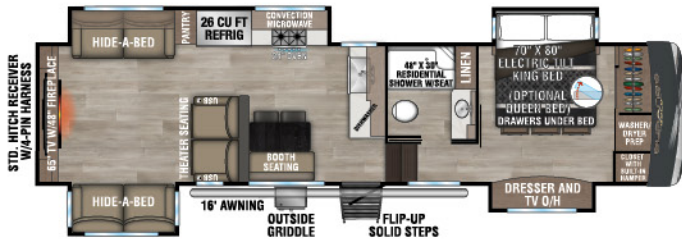

RECREATIONAL
VEHICLES

DURANGO GOLD

LUXURY FIFTH WHEELS

Luxury is right around the corner with Durango Gold. Durango Gold is built for RVing, so get ready to go anywhere, anytime.

G310RLQ UUV - 12,170 | Exterior Length - 34'11" | Sleeps - 4

G358RPQ UUV - 13,270 | Exterior Length - 36' 8" | Sleeps - 4

G360REQ UUV - 12,370 | Exterior Length - 37' 1" | Sleeps - 6

G366FBQ UUV - 13,410 | Exterior Length - 40' 5" | Sleeps - 4

NEW

G382MBF UUV - 14,870 | Exterior Length - 42' 5" | Sleeps - 8

2025 DURANGO GOLD

G383RLQ UWW -13,300 | Exterior Length - 41' 5" | Sleeps - 4

NEW

G388FLS UWW -14,930 | Exterior Length - 42' 11" | Sleeps - 6

G391RKF UWW -13,450 | Exterior Length - 42' 5" | Sleeps - 6

NEW