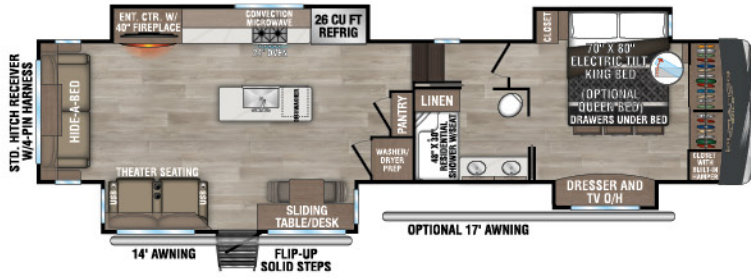

RECREATIONAL
VEHICLES

DURANGO GOLD

LUXURY FIFTH WHEELS

Luxury is right around the corner with Durango Gold. Durango Gold is built for RVing, so get ready to go anywhere, anytime.

G310RLQ UUV - 12,170 | Exterior Length - 34'11" | Sleeps - 4

G358RPQ UUV - 13,270 | Exterior Length - 36' 8" | Sleeps - 4

G360REQ UUV - 12,370 | Exterior Length - 37' 1" | Sleeps - 6

G366FBQ UUV - 13,410 | Exterior Length - 40' 5" | Sleeps - 4

NEW

G382MBF UUV - 14,870 | Exterior Length - 42' 5" | Sleeps - 8

2025 DURANGO GOLD

G383RLQ UWW -13,300 | Exterior Length - 41' 5" | Sleeps - 4

NEW

G388FLS UWW -14,930 | Exterior Length - 42' 11" | Sleeps - 6

G391RKF UWW -13,450 | Exterior Length - 42' 5" | Sleeps - 6

NEW

G393MKF UWW -13,990 | Exterior Length - 42' 11" | Sleeps - 6

Durango Gold

KZ RECREATIONAL VEHICLES

985 N 900 W SHIPSEWANA, IN 46565

E: KZ@KZ-RV.COM

WWW.KZ-RV.COM

Due to continual research and advances, manufacturer reserves the right to change specifications, design, price and equipment without notice, and assumes no responsibility for any error in this literature. Some items shown are not included as standard or optional equipment. ©2024 K. Z., Inc., a subsidiary of THOR Industries, Inc. | 12/11/24 | 5M