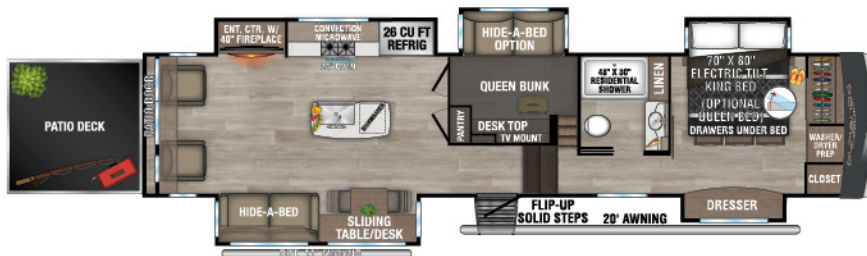

RECREATIONAL
VEHICLES

DURANGO GOLD

LUXURY FIFTH WHEELS

Luxury is right around the corner with Durango Gold. Durango Gold is built for RVing, so get ready to go anywhere, anytime.

G310RLQ UUV - 12,170 | Exterior Length - 34'11" | Sleeps - 4

G358RPQ UUV - 13,270 | Exterior Length - 36' 8" | Sleeps - 4

G360REQ UUV - 12,370 | Exterior Length - 37' 1" | Sleeps - 6

G366FBQ UUV - 13,410 | Exterior Length - 40' 5" | Sleeps - 4

NEW

G382MBF UUV - 14,870 | Exterior Length - 42' 5" | Sleeps - 8

2025 DURANGO GOLD

G383RLQ UWW -13,300 | Exterior Length - 41' 5" | Sleeps - 4

NEW

G388FLS UWW -14,930 | Exterior Length - 42' 11" | Sleeps - 6

G391RKF UWW -13,450 | Exterior Length - 42' 5" | Sleeps - 6

NEW