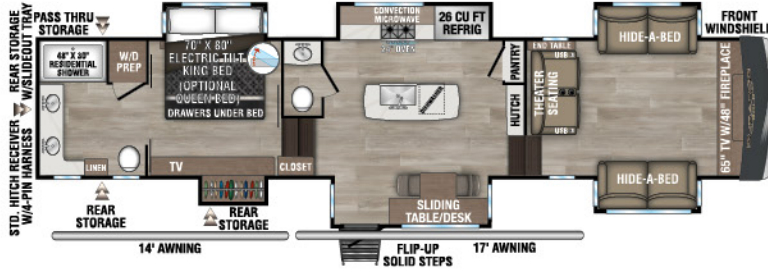

RECREATIONAL
VEHICLES

DURANGO GOLD

LUXURY FIFTH WHEELS

Luxury is right around the corner with Durango Gold. Durango Gold is built for RVing, so get ready to go anywhere, anytime.

G310RLQ UUV - 12,170 | Exterior Length - 34'11" | Sleeps - 4

G358RPQ UUV - 13,270 | Exterior Length - 36' 8" | Sleeps - 4

G360REQ UUV - 12,370 | Exterior Length - 37' 1" | Sleeps - 6

G366FBQ UUV - 13,410 | Exterior Length - 40' 5" | Sleeps - 4

NEW

G382MBF UUV - 14,870 | Exterior Length - 42' 5" | Sleeps - 8

2025 DURANGO GOLD

G383RLQ UWW -13,300 | Exterior Length - 41' 5" | Sleeps - 4

NEW

G388FLS UWW -14,930 | Exterior Length - 42' 11" | Sleeps - 6

G391RKF UWW -13,450 | Exterior Length - 42' 5" | Sleeps - 6

NEW

G393MKF UWW -13,990 | Exterior Length - 42' 11" | Sleeps - 6

Durango Gold

KZ RECREATIONAL VEHICLES

985 N 900 W SHIPSEWANA, IN 46565

E: KZ@KZ-RV.COM

WWW.KZ-RV.COM

Due to continual research and advances, manufacturer reserves the right to change specifications, design, price and equipment without notice, and assumes no responsibility for any error in this literature. Some items shown are not included as standard or optional equipment. ©2024 K. Z., Inc., a subsidiary of THOR Industries, Inc. | 12/11/24 | 5M