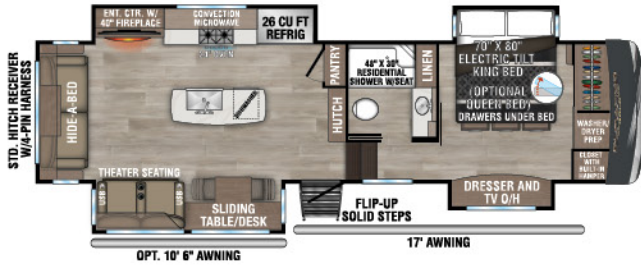

RECREATIONAL
VEHICLES

DURANGO GOLD

LUXURY FIFTH WHEELS

Luxury is right around the corner with Durango Gold. Durango Gold is built for RVing, so get ready to go anywhere, anytime.

G310RLQ UUV - 12,170 | Exterior Length - 34'11" | Sleeps - 4

G358RPQ UUV - 13,270 | Exterior Length - 36' 8" | Sleeps - 4

G360REQ UUV - 12,370 | Exterior Length - 37' 1" | Sleeps - 6

G366FBQ UUV - 13,410 | Exterior Length - 40' 5" | Sleeps - 4

NEW

G382MBF UUV - 14,870 | Exterior Length - 42' 5" | Sleeps - 8

2025 DURANGO GOLD

G383RLQ UWW -13,300 | Exterior Length - 41' 5" | Sleeps - 4

NEW

G388FLS UWW -14,930 | Exterior Length - 42' 11" | Sleeps - 6

G391RKF UWW -13,450 | Exterior Length - 42' 5" | Sleeps - 6

NEW