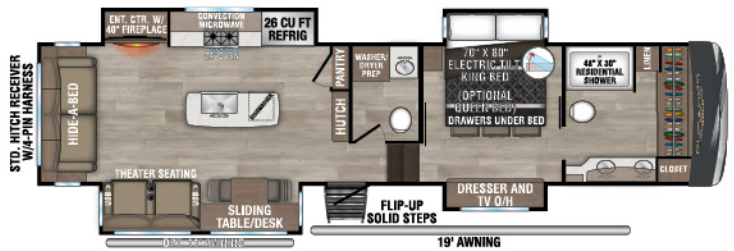

RECREATIONAL
VEHICLES

DURANGO GOLD

LUXURY FIFTH WHEELS

Luxury is right around the corner with Durango Gold. Durango Gold is built for RVing, so get ready to go anywhere, anytime.

G310RLQ UUV - 12,170 | Exterior Length - 34'11" | Sleeps - 4

G358RPQ UUV - 13,270 | Exterior Length - 36' 8" | Sleeps - 4

G360REQ UUV - 12,370 | Exterior Length - 37' 1" | Sleeps - 6

G366FBQ UUV - 13,410 | Exterior Length - 40' 5" | Sleeps - 4

NEW

G382MBF UUV - 14,870 | Exterior Length - 42' 5" | Sleeps - 8

2025 DURANGO GOLD

G383RLQ UWW -13,300 | Exterior Length - 41' 5" | Sleeps - 4

NEW

G388FLS UWW -14,930 | Exterior Length - 42' 11" | Sleeps - 6

G391RKF UWW -13,450 | Exterior Length - 42' 5" | Sleeps - 6

NEW

G393MKF UWW -13,990 | Exterior Length - 42' 11" | Sleeps - 6

Durango Gold

KZ RECREATIONAL VEHICLES

985 N 900 W SHIPSEWANA, IN 46565

E: KZ@KZ-RV.COM

WWW.KZ-RV.COM

Due to continual research and advances, manufacturer reserves the right to change specifications, design, price and equipment without notice, and assumes no responsibility for any error in this literature. Some items shown are not included as standard or optional equipment. ©2024 K. Z., Inc., a subsidiary of THOR Industries, Inc. | 12/11/24 | 5M