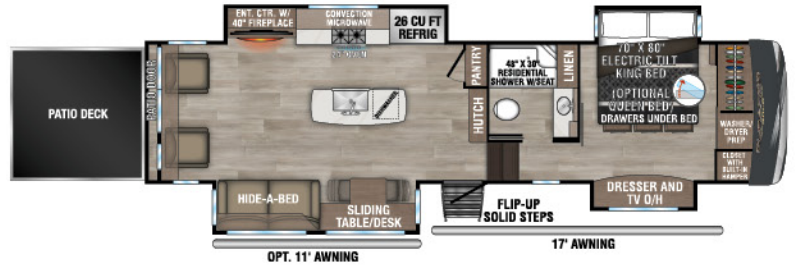

RECREATIONAL
VEHICLES

DURANGO GOLD

LUXURY FIFTH WHEELS

Luxury is right around the corner with Durango Gold. Durango Gold is built for RVing, so get ready to go anywhere, anytime.

G310RLQ UUV - 12,170 | Exterior Length - 34'11" | Sleeps - 4

G358RPQ UUV - 13,270 | Exterior Length - 36' 8" | Sleeps - 4

G360REQ UUV - 12,370 | Exterior Length - 37' 1" | Sleeps - 6

G366FBQ UUV - 13,410 | Exterior Length - 40' 5" | Sleeps - 4

NEW

G382MBF UUV - 14,870 | Exterior Length - 42' 5" | Sleeps - 8

2025 DURANGO GOLD

G383RLQ UWW -13,300 | Exterior Length - 41' 5" | Sleeps - 4

NEW

G388FLS UWW -14,930 | Exterior Length - 42' 11" | Sleeps - 6

G391RKF UWW -13,450 | Exterior Length - 42' 5" | Sleeps - 6

NEW

G393MKF UWW -13,990 | Exterior Length - 42' 11" | Sleeps - 6

Durango Gold

KZ RECREATIONAL VEHICLES

985 N 900 W SHIPSEWANA, IN 46565

E: KZ@KZ-RV.COM

WWW.KZ-RV.COM

Due to continual research and advances, manufacturer reserves the right to change specifications, design, price and equipment without notice, and assumes no responsibility for any error in this literature. Some items shown are not included as standard or optional equipment. ©2024 K. Z., Inc., a subsidiary of THOR Industries, Inc. | 12/11/24 | 5M