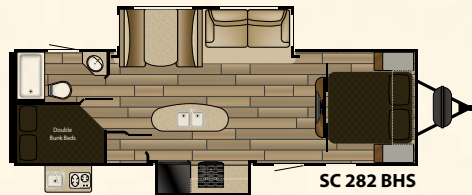

SHADOW CRUISER

LIGHTWEIGHT FAMILY FUN
SLEEPS UP TO 10 PEOPLE!

The Shadow Cruiser line is all about family fun! Many of its popular floor plan models feature unique bunkhouse designs for the convenience of sleeping up to 10, yes 10! You'll love how easy these lightweight travel trailers are to tow as well. Because of their aluminum-framed construction, laminated walls and aerodynamic front caps, they are towable by a half-ton truck vs. the heavy-duty vehicles many other RVs require. And did we mention they are affordable even to the budget-minded consumer?

Standard Features

- LED interior lighting
- Block foam insulation
- Laminated sidewalls, rear wall and slide out walls
- Residential-style free standing furniture with top-stitching
- 6'11" vaulted ceiling
- Dual ducted 13.5 BTU A/C
- Hardwood framed cabinet doors
- Designer accent walls
- Shaw carpet with R2X stain-resistance treatment
- Steel ball-bearing, full extension drawer guides
- High-rise kitchen faucet
- Double door refer
- Charging station with 12v and USB
- High gloss tan fiberglass exterior
- White gelcoat fiberglass front cap with LED lighting
- Slam latch baggage doors with magnetic latches
- E-Z lube hubs
- 30" primary entry door with friction hinge
- Triple entry steps with courtesy lighting
- Electric awning with integrated speakers
- LED awning light
- LED-lit pass-thru storage
- 6 gal DSI gas/electric water heater
- Electric slide-outs
- Black tank flush
- 5/8" tongue and groove plywood flooring

Options

- LED TV
- Bumper Mount LP BBQ grill
- 15K BTU A/C upgrade
- 50 amp service (some models)
- 2nd 13.5k BTU A/C (requires 50 amp service)

SC 193 MBS

SC 195 WBS

SC 225 RBS

SC 240 BHS

SC 251 RKS

SC 263 RLS

SC 279 DBS

SC 280 QBS

SC 282 BHS

SC 289 RBS

SC 313 BHS

SHADOW CRUISER

CRUISERRV.COM

0245 W 750 N • Howe, IN 46746 • 866-277-5630