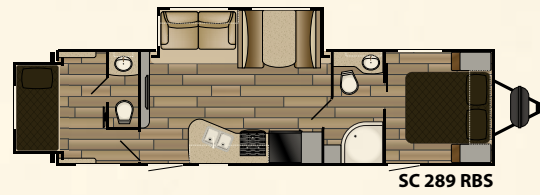

SC 289 RBS

SHADOW CRUISER

CRUISERRV.COM

0245 W 750 N • Howe, IN 46746 • 866-277-5630

Model	Length	Dry	Hitch	Height	Awning	Tanks
193 MBS	TBD	TBD	TBD	TBD	TBD	TBD
195 WBS	22' 0"	3,900	540	10' 11"	12'	44^F 30^G 30^B
225 RBS	25' 10"	4,295	355	10' 10"	14'	44^F 30^G 30^B
240 BHS	27' 7"	4,730	550	10' 11"	20'	44^F 30^G 30^B
251 RKS	28' 6"	5,005	420	11'	20'	44^F 30^G 30^B
263 RLS	TBD	TBD	TBD	TBD	TBD	TBD
279 DBS	30' 9"	5,370	605	10' 11"	20'	44^F 30^G 30^B
280 QBS	31' 11"	5,450	690	10' 11"	18'	44^F 30^G 30^B
282 BHS	31' 11"	5,930	675	10' 10"	18'	44^F 30^G 30^B
289 RBS	34' 9"	6,605	820	11' 2"	20'	44^F 87^G 30^B
313 BHS	35' 5"	6,529	790	11' 2"	19'	44^F 30^G 30^B

Your Local Cruiser RV Dealer:

MADE IN THE U.S.A.

Product information is as accurate as possible as of the date of publication of this brochure. Due to Cruiser RV's commitment to continuous product improvement - floorplans, materials, components, features, measurements, specifications, options, etc. are subject to change at any time without notice or obligation. In certain conditions some additional equipment may be needed. Photos may show optional equipment or props used for photography purposes only.

Cruiser RV has listed the approximate base weight of the trailer without the option equipment included. Option equipment will impact the weight of the trailer. Please locate the weight sticker attached to the trailer you are considering for the most accurate trailer weight.