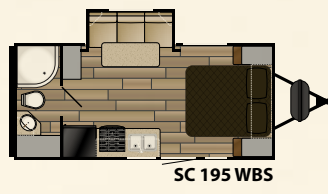

SHADOW CRUISER

CRUISERRV.COM

0245 W 750 N • Howe, IN 46746 • 866-277-5630

Model	Length	Dry	Hitch	Height	Awning	Tanks
193 MBS	TBD	TBD	TBD	TBD	TBD	TBD
195 WBS	22' 0"	3,900	540	10' 11"	12'	44^F 30^G 30^B
225 RBS	25' 10"	4,295	355	10' 10"	14'	44^F 30^G 30^B
240 BHS	27' 7"	4,730	550	10' 11"	20'	44^F 30^G 30^B
251 RKS	28' 6"	5,005	420	11'	20'	44^F 30^G 30^B
263 RLS	TBD	TBD	TBD	TBD	TBD	TBD
279 DBS	30' 9"	5,370	605	10' 11"	20'	44^F 30^G 30^B
280 QBS	31' 11"	5,450	690	10' 11"	18'	44^F 30^G 30^B
282 BHS	31' 11"	5,930	675	10' 10"	18'	44^F 30^G 30^B
289 RBS	34' 9"	6,605	820	11' 2"	20'	44^F 87^G 30^B
313 BHS	35' 5"	6,529	790	11' 2"	19'	44^F 30^G 30^B

Your Local Cruiser RV Dealer:

MADE IN THE U.S.A.

Product information is as accurate as possible as of the date of publication of this brochure. Due to Cruiser RV's commitment to continuous product improvement - floorplans, materials, components, features, measurements, specifications, options, etc. are subject to change at any time without notice or obligation. In certain conditions some additional equipment may be needed. Photos may show optional equipment or props used for photography purposes only.

Cruiser RV has listed the approximate base weight of the trailer without the option equipment included. Option equipment will impact the weight of the trailer. Please locate the weight sticker attached to the trailer you are considering for the most accurate trailer weight.