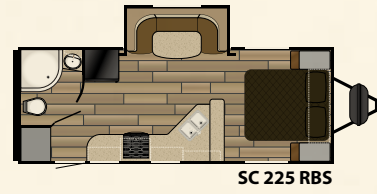

SHADOW CRUISER

CRUISERRV.COM

0245 W 750 N • Howe, IN 46746 • 866-277-5630

Model	Length	Dry	Hitch	Height	Awning	Tanks
193 MBS	TBD	TBD	TBD	TBD	TBD	TBD
195 WBS	22' 0"	3,900	540	10' 11"	12'	44^F 30^G 30^B
225 RBS	25' 10"	4,295	355	10' 10"	14'	44^F 30^G 30^B
240 BHS	27' 7"	4,730	550	10' 11"	20'	44^F 30^G 30^B
251 RKS	28' 6"	5,005	420	11'	20'	44^F 30^G 30^B
263 RLS	TBD	TBD	TBD	TBD	TBD	TBD
279 DBS	30' 9"	5,370	605	10' 11"	20'	44^F 30^G 30^B
280 QBS	31' 11"	5,450	690	10' 11"	18'	44^F 30^G 30^B
282 BHS	31' 11"	5,930	675	10' 10"	18'	44^F 30^G 30^B
289 RBS	34' 9"	6,605	820	11' 2"	20'	44^F 87^G 30^B
313 BHS	35' 5"	6,529	790	11' 2"	19'	44^F 30^G 30^B

Your Local Cruiser RV Dealer:

MADE IN THE U.S.A.

Product information is as accurate as possible as of the date of publication of this brochure. Due to Cruiser RV's commitment to continuous product improvement - floorplans, materials, components, features, measurements, specifications, options, etc. are subject to change at any time without notice or obligation. In certain conditions some additional equipment may be needed. Photos may show optional equipment or props used for photography purposes only.

Cruiser RV has listed the approximate base weight of the trailer without the option equipment included. Option equipment will impact the weight of the trailer. Please locate the weight sticker attached to the trailer you are considering for the most accurate trailer weight.