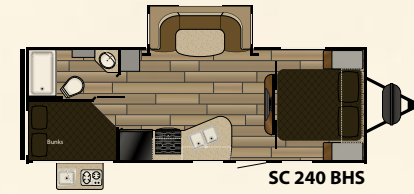

SHADOW CRUISER

CRUISERRV.COM

0245 W 750 N • Howe, IN 46746 • 866-277-5630

Model	Length	Dry	Hitch	Height	Awning	Tanks
193 MBS	TBD	TBD	TBD	TBD	TBD	TBD
195 WBS	22' 0"	3,900	540	10' 11"	12'	44^F 30^G 30^B
225 RBS	25' 10"	4,295	355	10' 10"	14'	44^F 30^G 30^B
240 BHS	27' 7"	4,730	550	10' 11"	20'	44^F 30^G 30^B
251 RKS	28' 6"	5,005	420	11'	20'	44^F 30^G 30^B
263 RLS	TBD	TBD	TBD	TBD	TBD	TBD
279 DBS	30' 9"	5,370	605	10' 11"	20'	44^F 30^G 30^B
280 QBS	31' 11"	5,450	690	10' 11"	18'	44^F 30^G 30^B
282 BHS	31' 11"	5,930	675	10' 10"	18'	44^F 30^G 30^B
289 RBS	34' 9"	6,605	820	11' 2"	20'	44^F 87^G 30^B
313 BHS	35' 5"	6,529	790	11' 2"	19'	44^F 30^G 30^B

Your Local Cruiser RV Dealer:

MADE IN THE U.S.A.

Product information is as accurate as possible as of the date of publication of this brochure. Due to Cruiser RV's commitment to continuous product improvement - floorplans, materials, components, features, measurements, specifications, options, etc. are subject to change at any time without notice or obligation. In certain conditions some additional equipment may be needed. Photos may show optional equipment or props used for photography purposes only.

Cruiser RV has listed the approximate base weight of the trailer without the option equipment included. Option equipment will impact the weight of the trailer. Please locate the weight sticker attached to the trailer you are considering for the most accurate trailer weight.