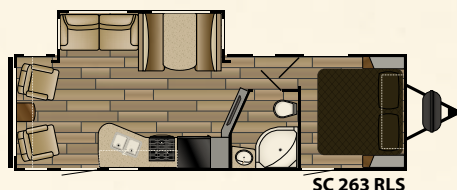

SHADOW CRUISER

LIGHTWEIGHT FAMILY FUN
SLEEPS UP TO 10 PEOPLE!

The Shadow Cruiser line is all about family fun! Many of its popular floor plan models feature unique bunkhouse designs for the convenience of sleeping up to 10, yes 10! You'll love how easy these lightweight travel trailers are to tow as well. Because of their aluminum-framed construction, laminated walls and aerodynamic front caps, they are towable by a half-ton truck vs. the heavy-duty vehicles many other RVs require. And did we mention they are affordable even to the budget-minded consumer?

Standard Features

- LED interior lighting
- Block foam insulation
- Laminated sidewalls, rear wall and slide out walls
- Residential-style free standing furniture with top-stitching
- 6'11" vaulted ceiling
- Dual ducted 13.5 BTU A/C
- Hardwood framed cabinet doors
- Designer accent walls
- Shaw carpet with R2X stain-resistance treatment
- Steel ball-bearing, full extension drawer guides
- High-rise kitchen faucet
- Double door refer
- Charging station with 12v and USB
- High gloss tan fiberglass exterior
- White gelcoat fiberglass front cap with LED lighting
- Slam latch baggage doors with magnetic latches
- E-Z lube hubs
- 30" primary entry door with friction hinge
- Triple entry steps with courtesy lighting
- Electric awning with integrated speakers
- LED awning light
- LED-lit pass-thru storage
- 6 gal DSI gas/electric water heater
- Electric slide-outs
- Black tank flush
- 5/8" tongue and groove plywood flooring

Options

- LED TV
- Bumper Mount LP BBQ grill
- 15K BTU A/C upgrade
- 50 amp service (some models)
- 2nd 13.5k BTU A/C (requires 50 amp service)

SC 193 MBS

SC 195 WBS

SC 225 RBS

SC 240 BHS

SC 251 RKS

SC 263 RLS