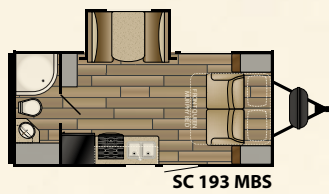

SHADOW CRUISER

CRUISERRV.COM

0245 W 750 N • Howe, IN 46746 • 866-277-5630

Model	Length	Dry	Hitch	Height	Awning	Tanks
193 MBS	TBD	TBD	TBD	TBD	TBD	TBD
195 WBS	22' 0"	3,900	540	10' 11"	12'	44^F 30^G 30^B
225 RBS	25' 10"	4,295	355	10' 10"	14'	44^F 30^G 30^B
240 BHS	27' 7"	4,730	550	10' 11"	20'	44^F 30^G 30^B
251 RKS	28' 6"	5,005	420	11'	20'	44^F 30^G 30^B
263 RLS	TBD	TBD	TBD	TBD	TBD	TBD
279 DBS	30' 9"	5,370	605	10' 11"	20'	44^F 30^G 30^B
280 QBS	31' 11"	5,450	690	10' 11"	18'	44^F 30^G 30^B
282 BHS	31' 11"	5,930	675	10' 10"	18'	44^F 30^G 30^B
289 RBS	34' 9"	6,605	820	11' 2"	20'	44^F 87^G 30^B
313 BHS	35' 5"	6,529	790	11' 2"	19'	44^F 30^G 30^B

Your Local Cruiser RV Dealer:

MADE IN THE U.S.A.

Product information is as accurate as possible as of the date of publication of this brochure. Due to Cruiser RV's commitment to continuous product improvement - floorplans, materials, components, features, measurements, specifications, options, etc. are subject to change at any time without notice or obligation. In certain conditions some additional equipment may be needed. Photos may show optional equipment or props used for photography purposes only.

Cruiser RV has listed the approximate base weight of the trailer without the option equipment included. Option equipment will impact the weight of the trailer. Please locate the weight sticker attached to the trailer you are considering for the most accurate trailer weight.