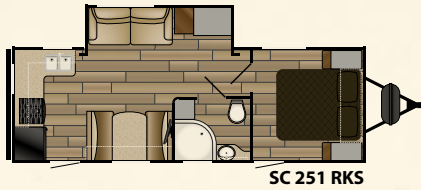

SC 193 MBS

SHADOW CRUISER

CRUISERRV.COM

0245 W 750 N • Howe, IN 46746 • 866-277-5630

Model	Length	Dry	Hitch	Height	Awning	Tanks
193 MBS	TBD	TBD	TBD	TBD	TBD	TBD
195 WBS	22' 0"	3,900	540	10' 11"	12'	44^F 30^G 30^B
225 RBS	25' 10"	4,295	355	10' 10"	14'	44^F 30^G 30^B
240 BHS	27' 7"	4,730	550	10' 11"	20'	44^F 30^G 30^B
251 RKS	28' 6"	5,005	420	11'	20'	44^F 30^G 30^B
263 RLS	TBD	TBD	TBD	TBD	TBD	TBD
279 DBS	30' 9"	5,370	605	10' 11"	20'	44^F 30^G 30^B
280 QBS	31' 11"	5,450	690	10' 11"	18'	44^F 30^G 30^B
282 BHS	31' 11"	5,930	675	10' 10"	18'	44^F 30^G 30^B
289 RBS	34' 9"	6,605	820	11' 2"	20'	44^F 87^G 30^B
313 BHS	35' 5"	6,529	790	11' 2"	19'	44^F 30^G 30^B

Your Local Cruiser RV Dealer:

MADE IN THE U.S.A.

Product information is as accurate as possible as of the date of publication of this brochure. Due to Cruiser RV's commitment to continuous product improvement - floorplans, materials, components, features, measurements, specifications, options, etc. are subject to change at any time without notice or obligation. In certain conditions some additional equipment may be needed. Photos may show optional equipment or props used for photography purposes only.

Cruiser RV has listed the approximate base weight of the trailer without the option equipment included. Option equipment will impact the weight of the trailer. Please locate the weight sticker attached to the trailer you are considering for the most accurate trailer weight.