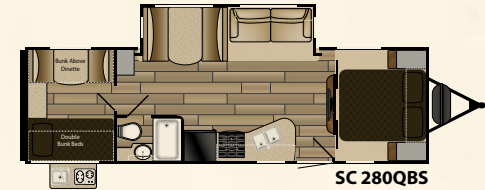

SC 240 BHS

SC 280 QBS