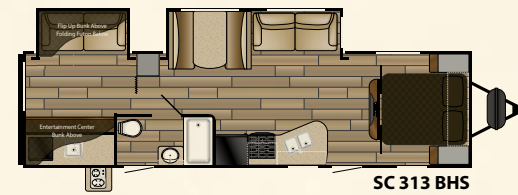

SC 279 DBS

SC 280 QBS

SC 282 BHS

SC 289 RBS

SC 313 BHS

SHADOW CRUISER

CRUISERRV.COM

0245 W 750 N • Howe, IN 46746 • 866-277-5630

Model	Length	Dry	Hitch	Height	Awning	Tanks
193 MBS	TBD	TBD	TBD	TBD	TBD	TBD
195 WBS	22' 0"	3,900	540	10' 11"	12'	44 ^F 30 ^G 30 ^B
225 RBS	25' 10"	4,295	355	10' 10"	14'	44 ^F 30 ^G 30 ^B
240 BHS	27' 7"	4,730	550	10' 11"	20'	44 ^F 30 ^G 30 ^B
251 RKS	28' 6"	5,005	420	11'	20'	44 ^F 30 ^G 30 ^B
263 RLS	TBD	TBD	TBD	TBD	TBD	TBD
279 DBS	30' 9"	5,370	605	10' 11"	20'	44 ^F 30 ^G 30 ^B
280 QBS	31' 11"	5,450	690	10' 11"	18'	44 ^F 30 ^G 30 ^B
282 BHS	31' 11"	5,930	675	10' 10"	18'	44 ^F 30 ^G 30 ^B
289 RBS	34' 9"	6,605	820	11' 2"	20'	44 ^F 87 ^G 30 ^B
313 BHS	35' 5"	6,529	790	11' 2"	19'	44 ^F 30 ^G 30 ^B