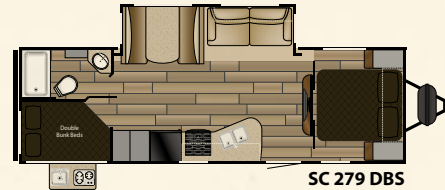

SC 225 RBS

SHADOW CRUISER

CRUISERRV.COM

0245 W 750 N • Howe, IN 46746 • 866-277-5630

Model	Length	Dry	Hitch	Height	Awning	Tanks
193 MBS	TBD	TBD	TBD	TBD	TBD	TBD
195 WBS	22' 0"	3,900	540	10' 11"	12'	44^F 30^G 30^B
225 RBS	25' 10"	4,295	355	10' 10"	14'	44^F 30^G 30^B
240 BHS	27' 7"	4,730	550	10' 11"	20'	44^F 30^G 30^B
251 RKS	28' 6"	5,005	420	11'	20'	44^F 30^G 30^B
263 RLS	TBD	TBD	TBD	TBD	TBD	TBD
279 DBS	30' 9"	5,370	605	10' 11"	20'	44^F 30^G 30^B
280 QBS	31' 11"	5,450	690	10' 11"	18'	44^F 30^G 30^B
282 BHS	31' 11"	5,930	675	10' 10"	18'	44^F 30^G 30^B
289 RBS	34' 9"	6,605	820	11' 2"	20'	44^F 87^G 30^B
313 BHS	35' 5"	6,529	790	11' 2"	19'	44^F 30^G 30^B

Your Local Cruiser RV Dealer:

MADE IN THE U.S.A.

Product information is as accurate as possible as of the date of publication of this brochure. Due to Cruiser RV's commitment to continuous product improvement - floorplans, materials, components, features, measurements, specifications, options, etc. are subject to change at any time without notice or obligation. In certain conditions some additional equipment may be needed. Photos may show optional equipment or props used for photography purposes only.

Cruiser RV has listed the approximate base weight of the trailer without the option equipment included. Option equipment will impact the weight of the trailer. Please locate the weight sticker attached to the trailer you are considering for the most accurate trailer weight.